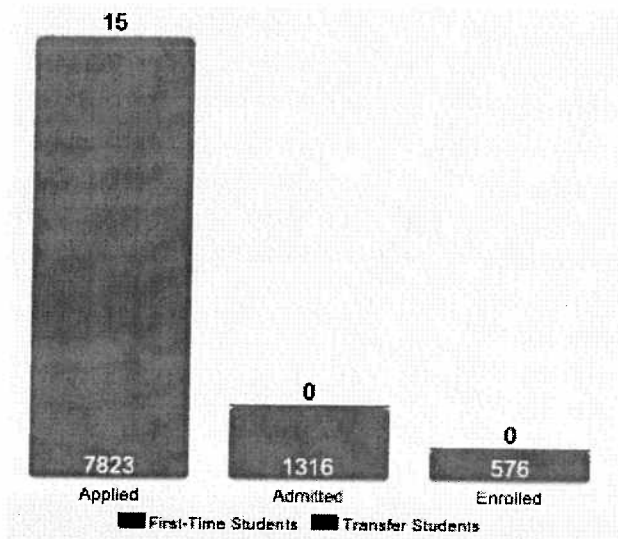

Middlebury College

Middlebury, Vermont 05753

About Middlebury College

Founded in 1800, located in the Champlain Valley of central Vermont with the Green Mountains to the east and the Adirondack Mountains to the west, Middlebury College offers a scenic setting and a rigorous liberal arts curriculum that is particularly strong in environmental studies, international studies, languages, sciences and literature. The small size of classes and a prevalence of independent research among seniors allow Middlebury's faculty to work closely with students on academic projects.

About Our Students | About Our Graduates

Admissions ?

Middle 50% SAT Range For Freshman Class

Mathematics	640-740
Critical Reading	630-740
Writing	640-740