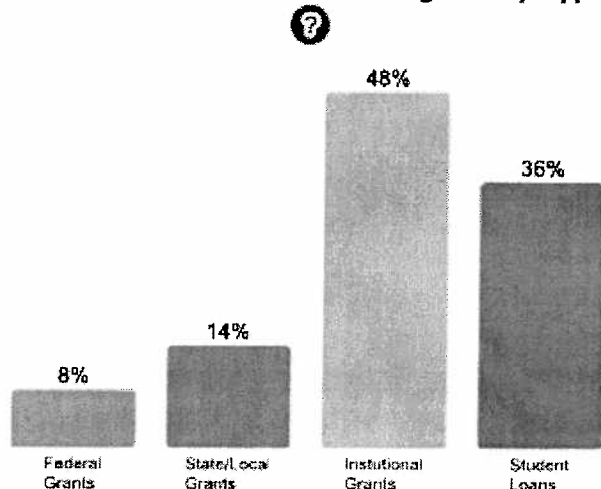

Middlebury College

Middlebury, Vermont 05753

What Students Pay

About Campus Life

Price of Attendance in 2008-09

Comprehensive Fee ($49,210): The comprehensive fee is a sum of the cost of tuition, room, board and the mandatory students activities fee for the academic year, and we do not break out each one of these charges individually. All students pay the same amount.

What it's Like on Our Campus

Middlebury's students come from 50 states and 75 countries. The commons-based residential system allows students to pursue their interests in an intimate atmosphere while participating fully in the life of the larger college community. Student organizations, volunteer opportunities, and an outstanding athletic program complement the academic experience.

Percent of Freshmen Receiving Aid by Type

2007 Average Net Tuition for Aided Undergraduates *

$15,464

* Net tuition for each individual student may be lower or higher depending on family income and student eligibility and availability of grant aid.

For additional information from our institution click here.

Student Life

For more information click on the topics listed above.

Average Undergraduate Loans Owed At Graduation

$19,981

Campus Safety

Safety is one of Middlebury's top priorities. The college's public safety department provides a uniformed security staff 24 hours a day and an evening transportation service. The department maintains foot and cruiser patrol of campus. An access card is required to enter residence halls and other buildings.

Tuition and Fees History

About Our Faculty Faculty Information

Student Faculty Ratio	9:1
Full-time Faculty with highest degree	94%

Undergraduate Class Size

Number of Students	2-19	20-39	40-99	100+	Total
Number of Classes	343	112	38	0	493

Click here for Campus Safety Measures.

Click here to see our Campus Safety Report.

Click Here To Go Back To Page 1

802-443-2100 • <http://www.middlebury.edu/>