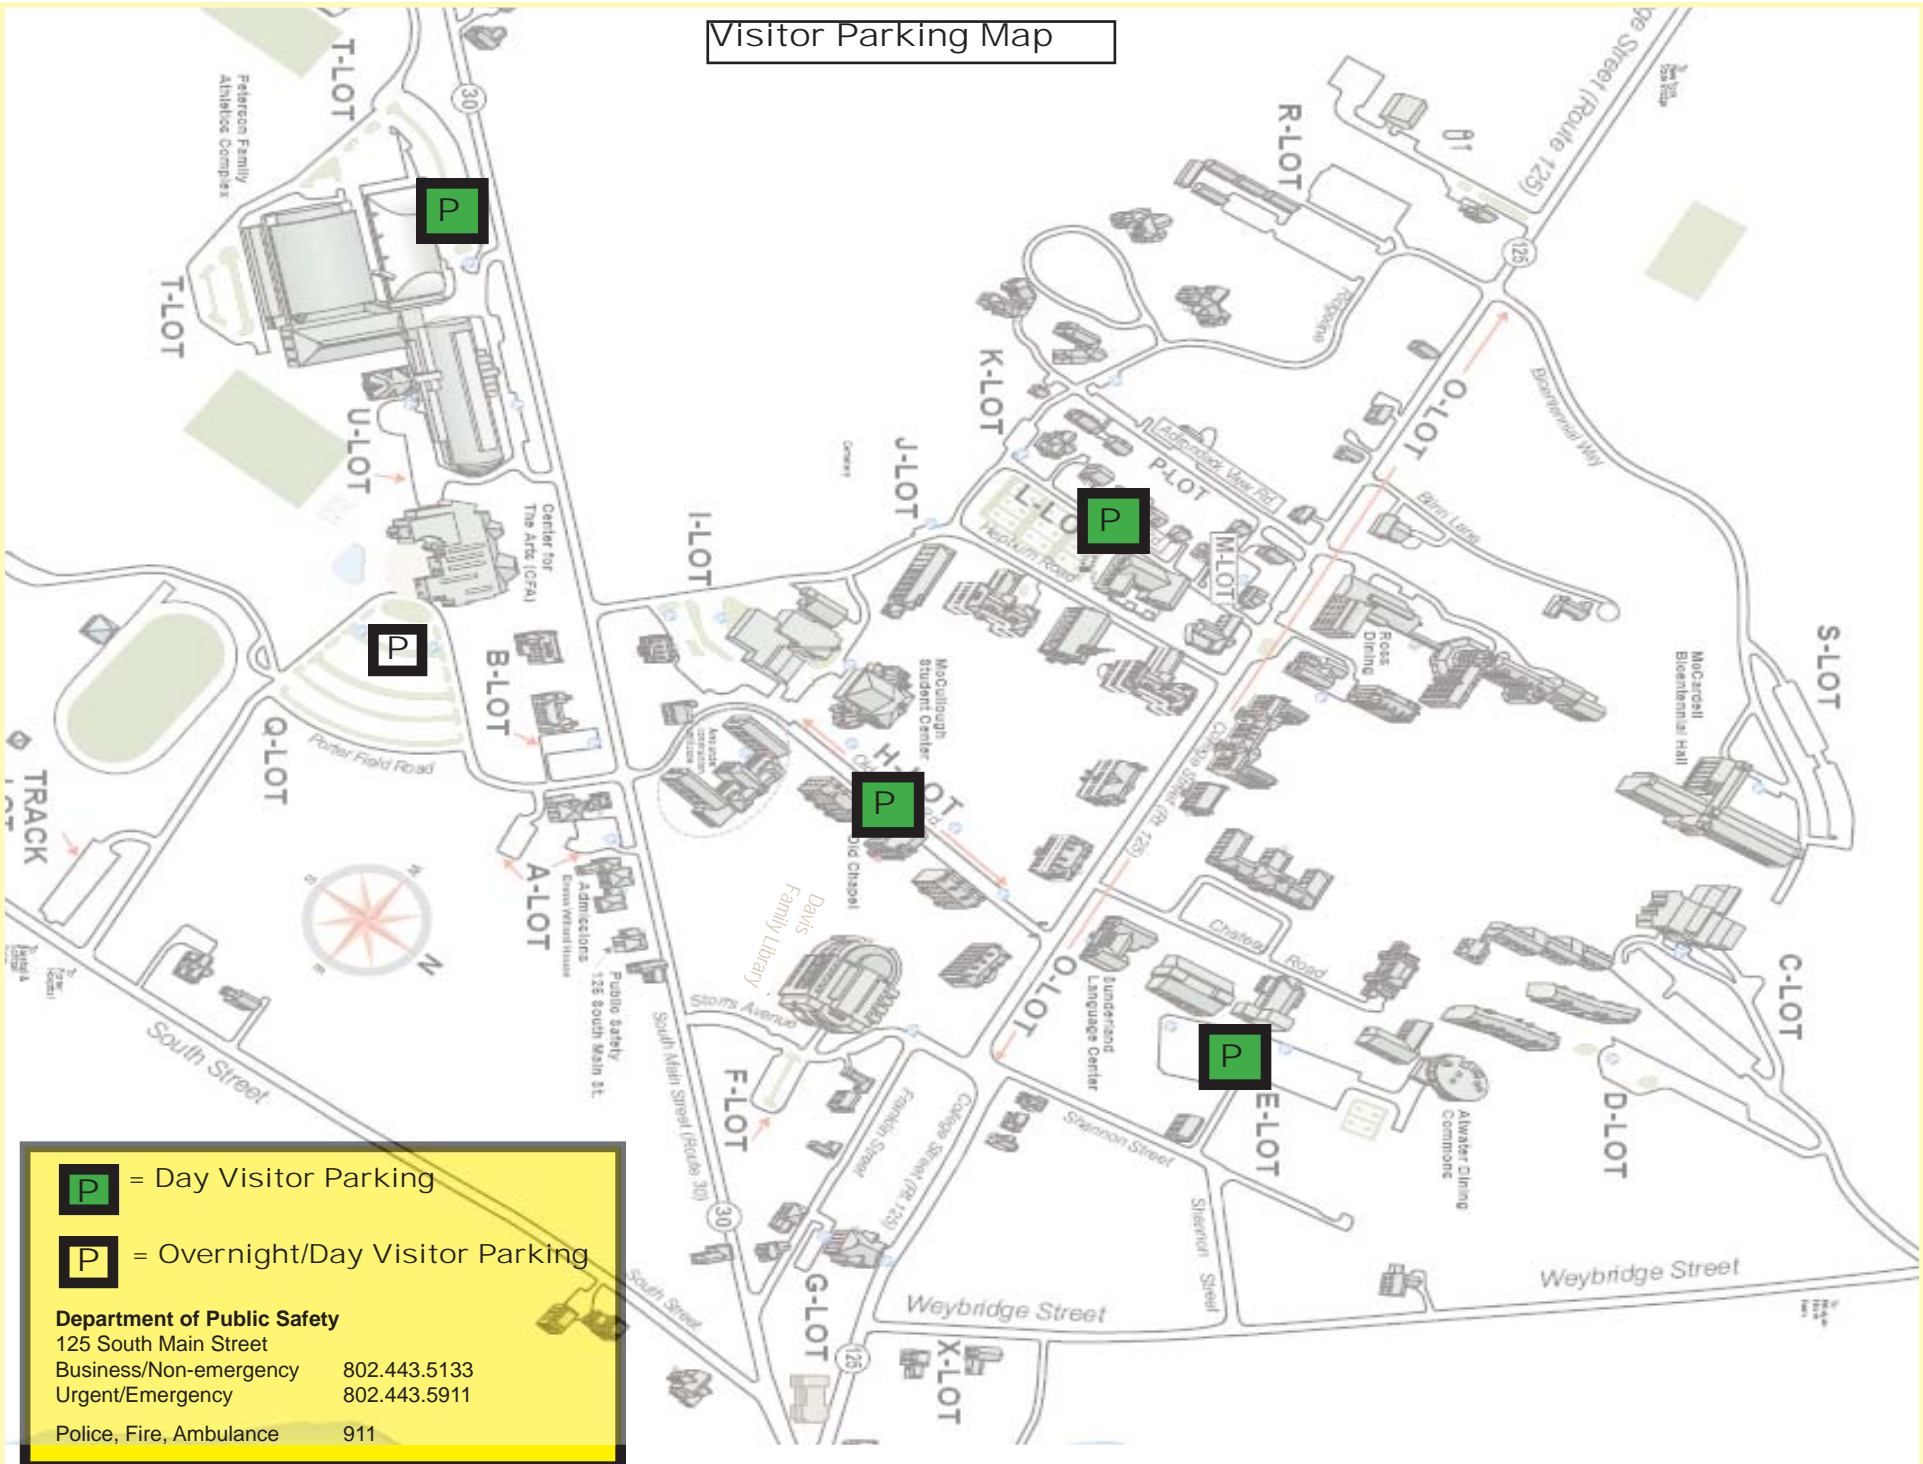

Visitor Parking Map

= Day Visitor Parking
= Overnight/Day Visitor Parking

Department of Public Safety
125 South Main Street
Business/Non-emergency 802.443.5133
Urgent/Emergency 802.443.5911
Police, Fire, Ambulance 911