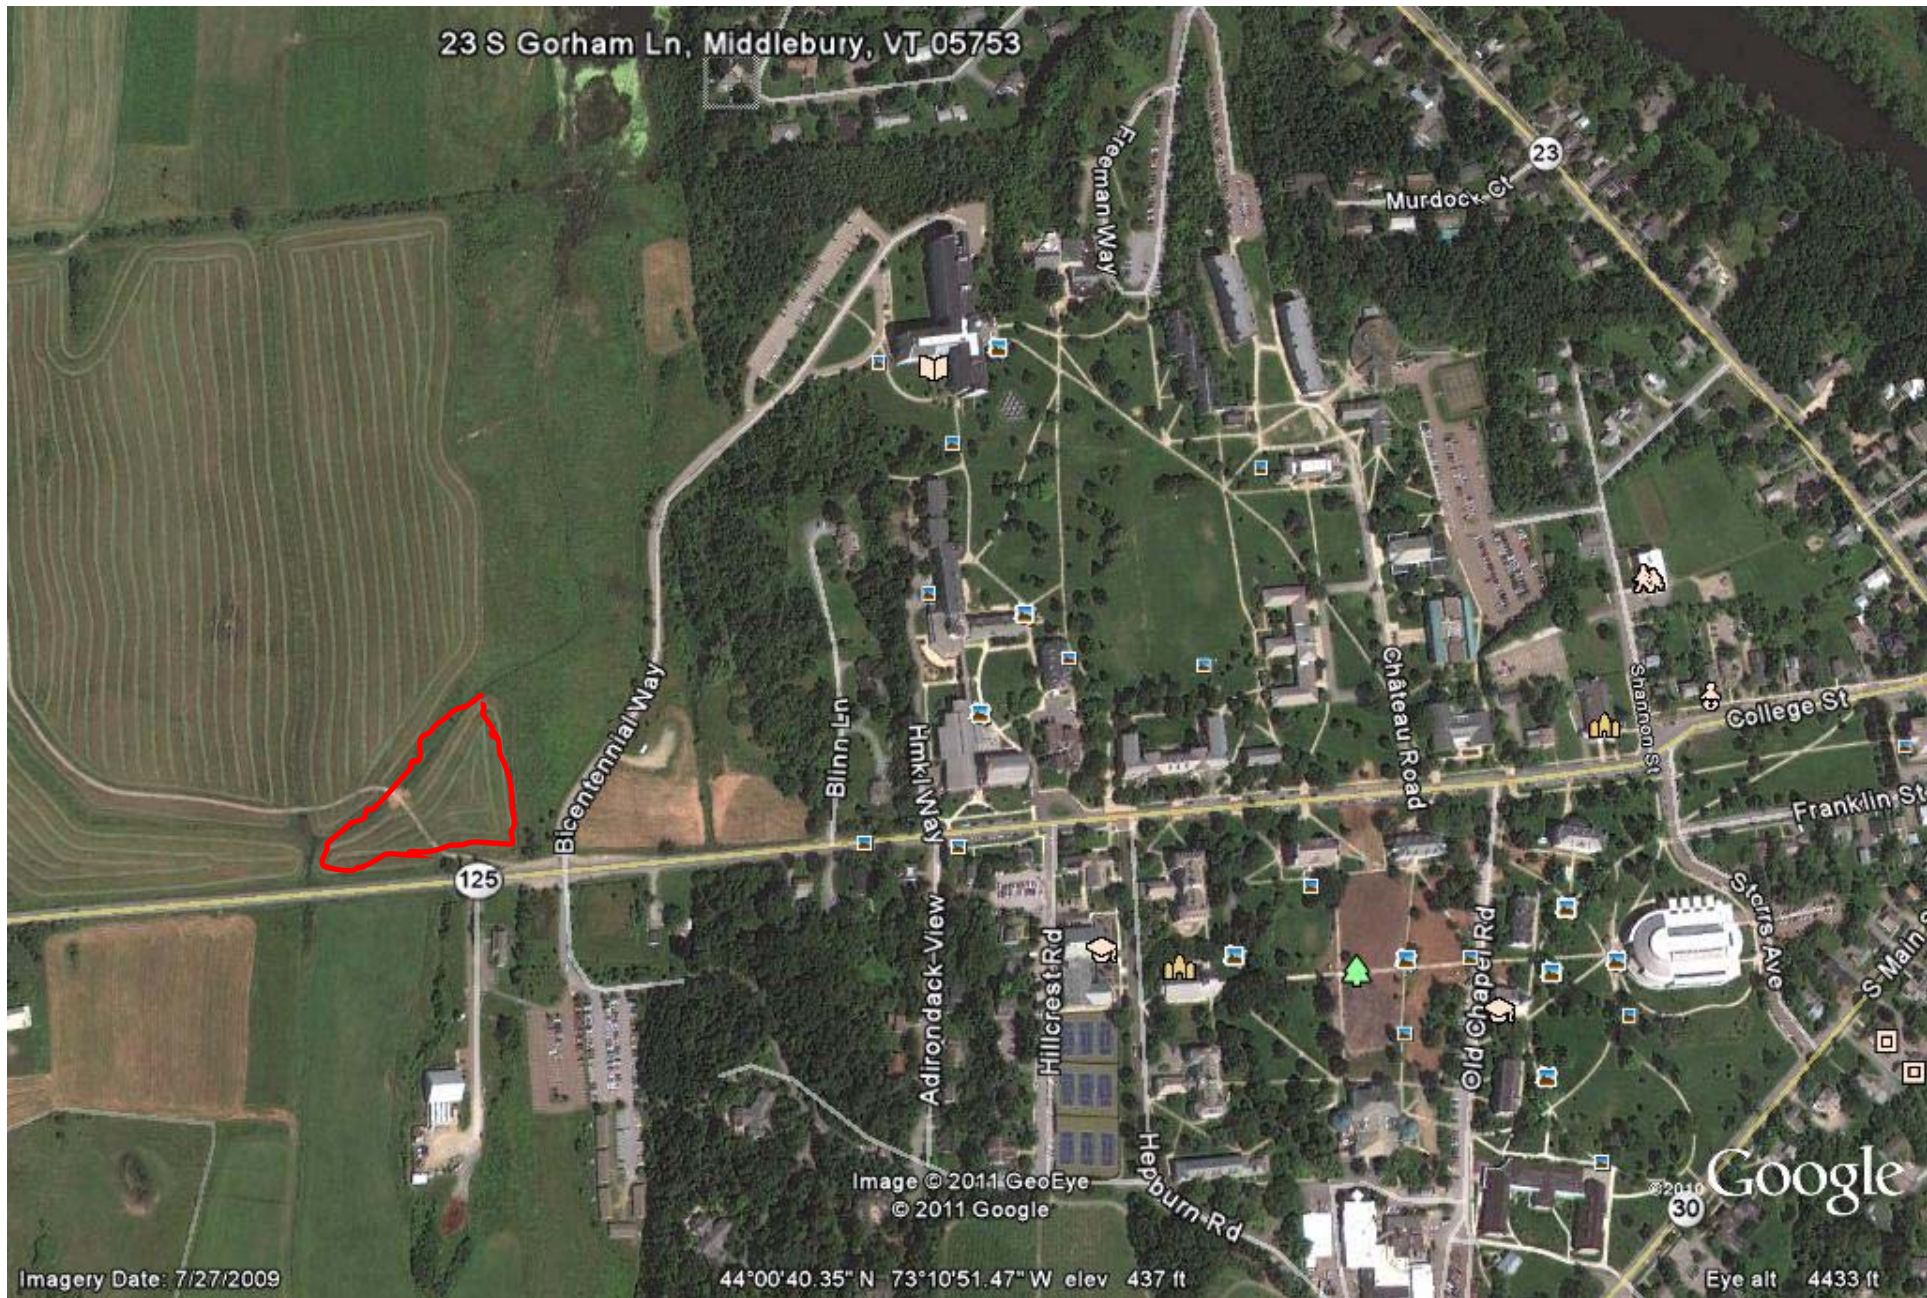

23 S Gorham Ln, Middlebury, VT 05753

Image © 2011 GeoEye
© 2011 Google

Imagery Date: 7/27/2009

44°00'40.35" N 73°10'51.47" W elev 437 ft

Google

Eye alt 4433 ft