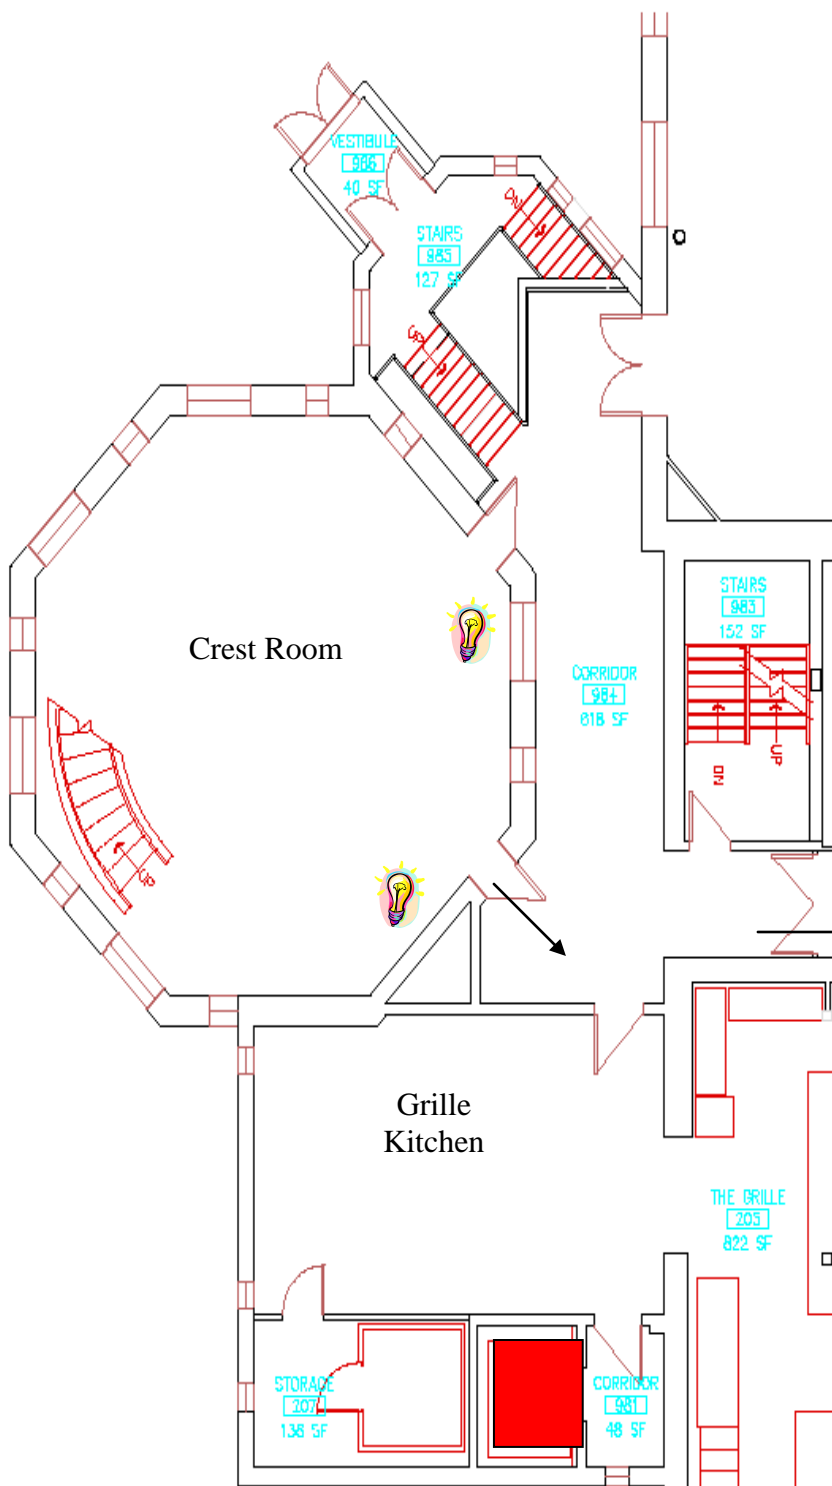

McCullough
Crest Room
2nd Floor

Public Building
Open hours:
Academic year 5am-2am
Summer 5am-1am

Facilities Available:
14-24' x 72' flip top tables
Assorted chairs for 40

Kitchen/Custodial:
No
Custodial closet across from Grille
(Mechanical Room)

Power/Media:
 Elevator
 Light switches

Extras and Concerns:
Only events done by Grille at this time

Elevator for this room down the hall on the right. Take you to outside door for loading/unloading