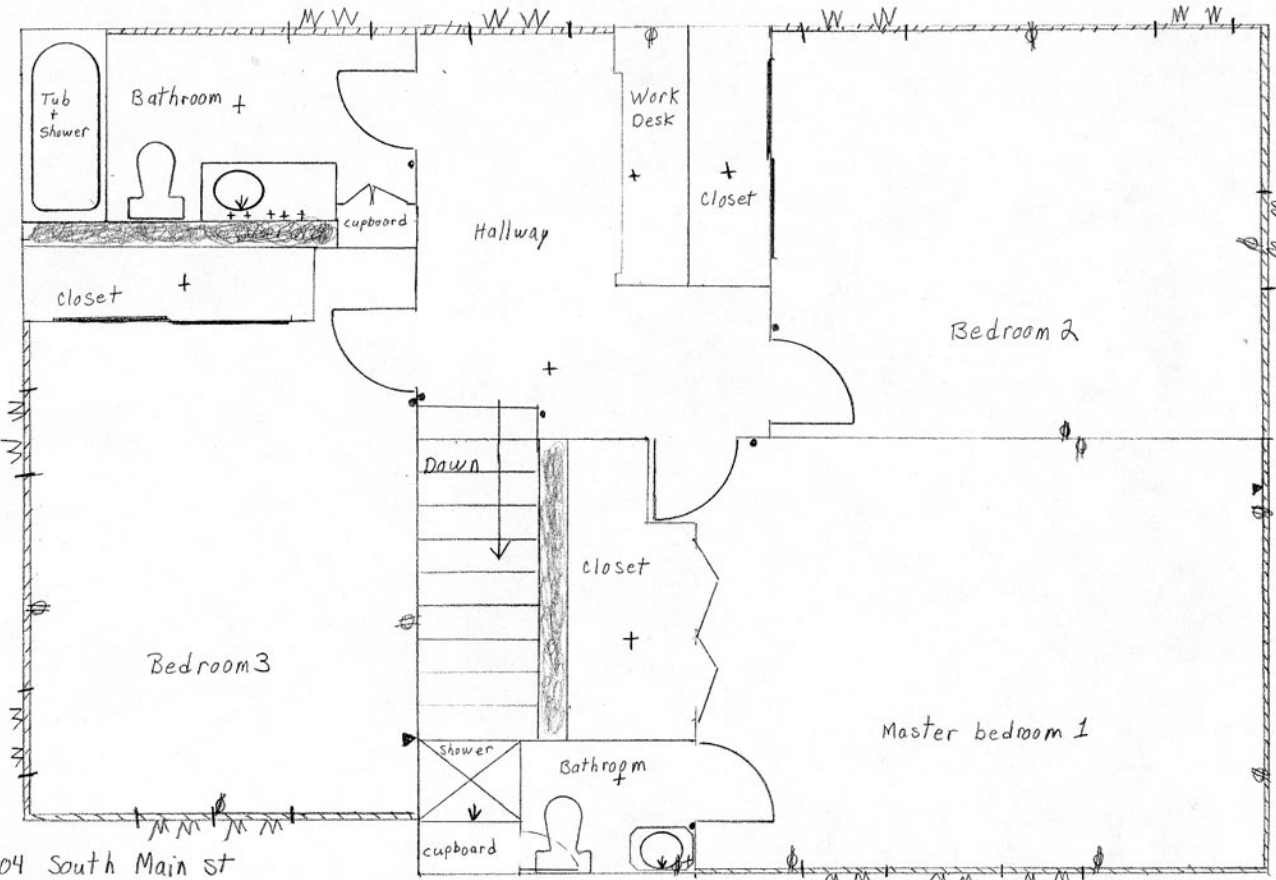

- LEGEND**
- 110V OUTLET
  - 110V 4 UNIT OUTLET
  - 220V OUTLET
  - LIGHT SWITCH
  - PHONE HOOK-UP
  - WALL OR CEILING LIGHT
  - HEAT THERMOSTAT
  - HEAT UNIT
  - WWW WINDOW
  - DOOR

104 South Main St.  
1st floor

House #116

9-11-98

104 South Main st  
2nd floor

9-11-98