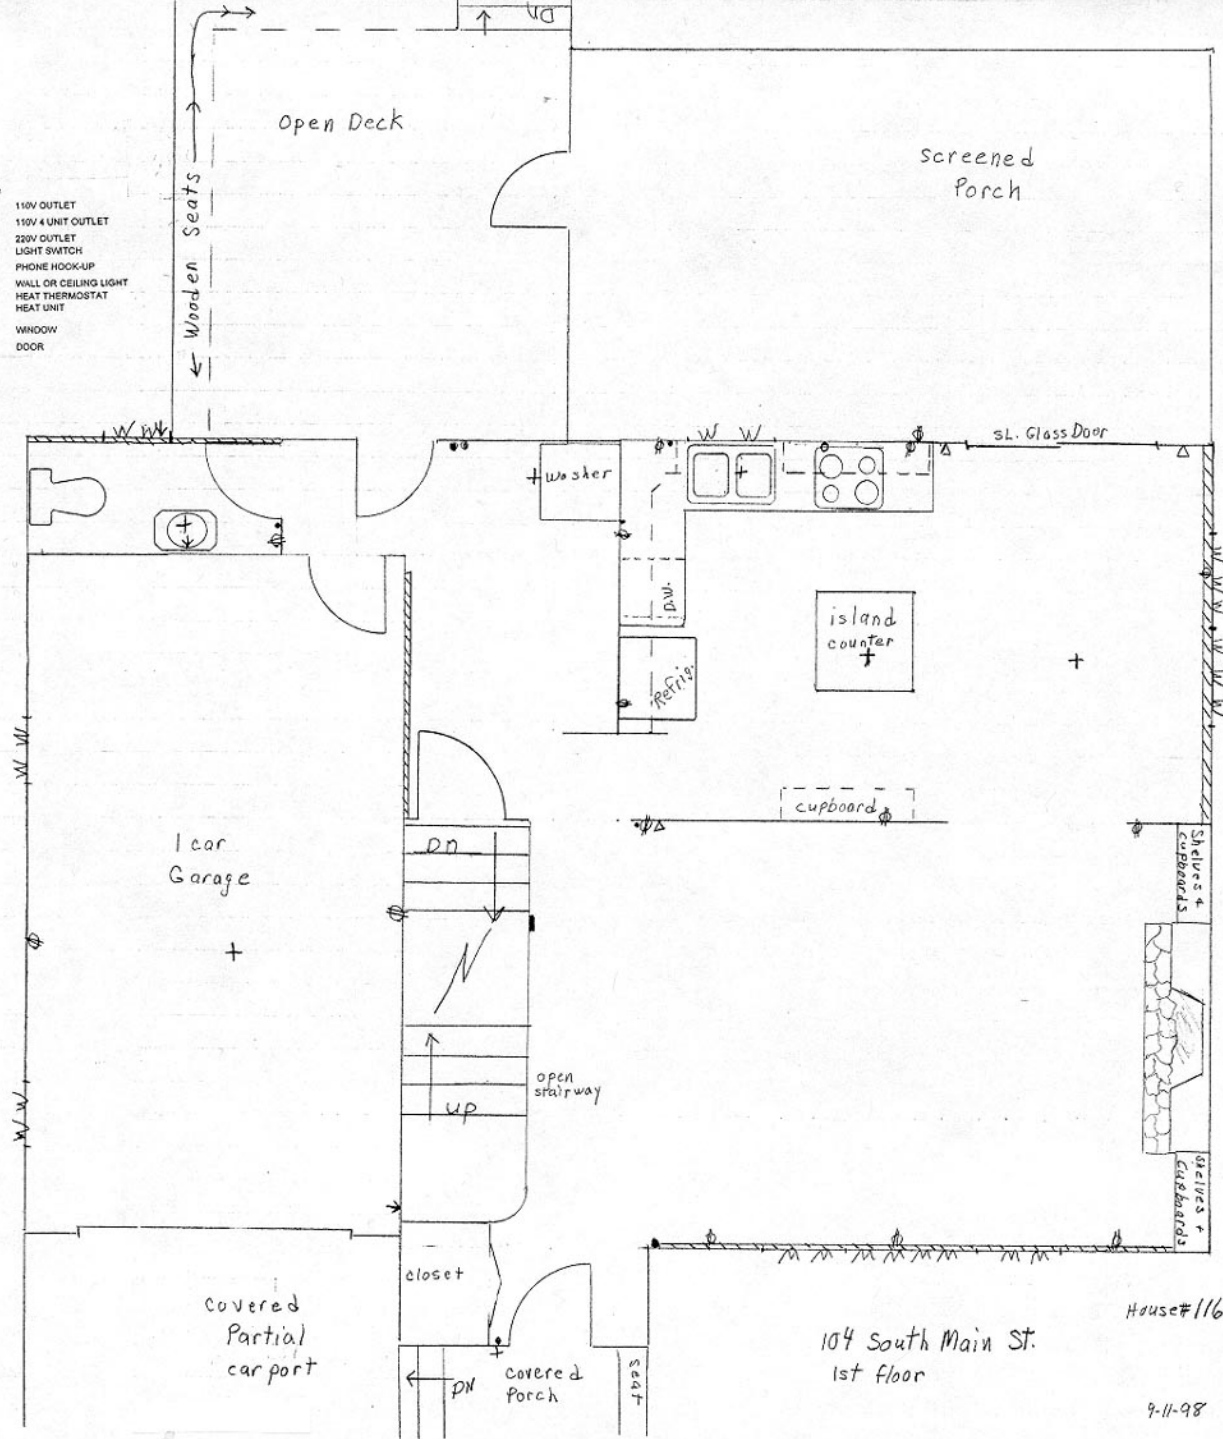

- LEGEND**
- 110V OUTLET
  - 110V 4 UNIT OUTLET
  - 220V OUTLET
  - LIGHT SWITCH
  - PHONE HOOK-UP
  - WALL OR CEILING LIGHT
  - HEAT THERMOSTAT
  - HEAT UNIT
  - WWW WINDOW
  - DOOR

104 South Main St.  
1st floor

House #116

9-11-98

104 South Main st  
2nd floor

9-11-98