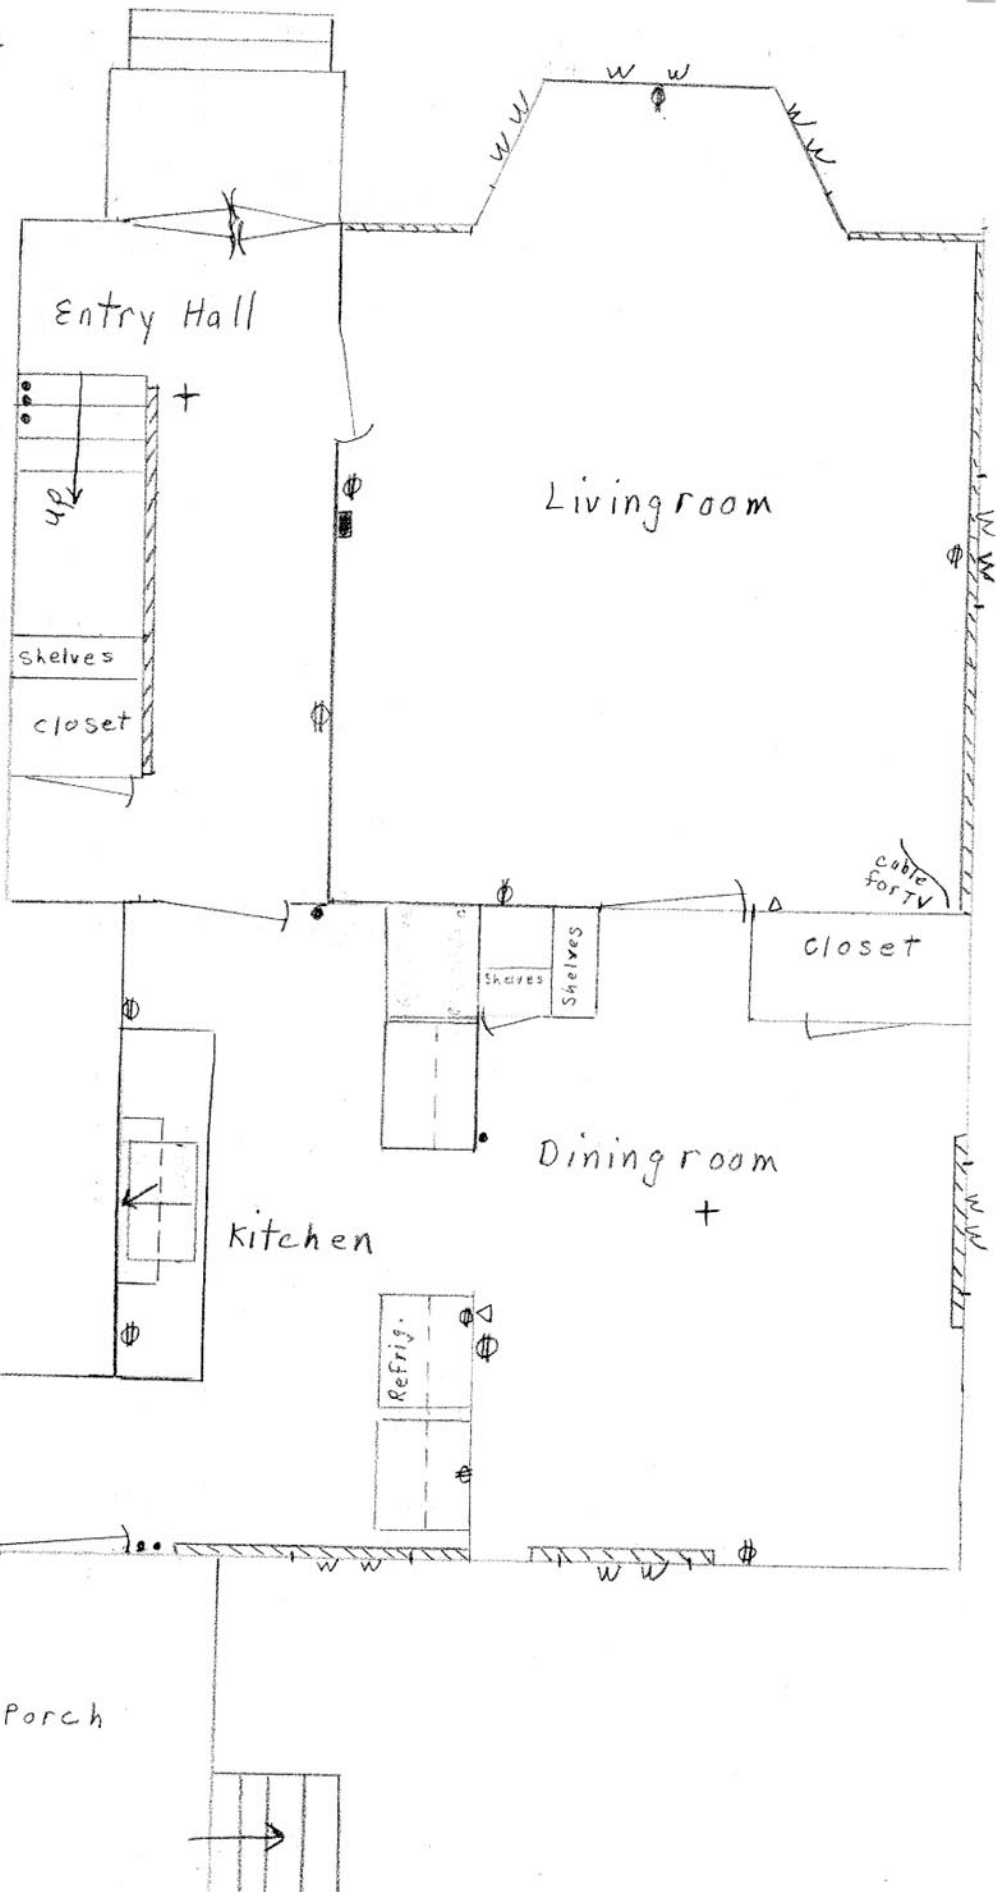

43 South St

1st floor

LEGEND

- ⊕ = 110v outlet
- ⊕⊕ = 110v 4 unit outlet
- ⊕⊕⊕ = 220v outlet
- = light switch
- △ = phone hook-up
- + = wall/ceiling light
- ⊞ = heat thermostat
- |||| = heat unit
- www = window
- ∩ = door

Baseboard  
Hot water heat

Stove (gas)  
Refrigerator  
Microwave oven  
Garbage disposal

Hard wood  
floor - Livingroom  
Hall

Sheet goods on  
floor - Dining room  
Kitchen

Carpet on  
Stairs

Wall-wall carpet  
2nd floor +  
stairs

Sheet goods on  
floor - bathroom

Open stairway