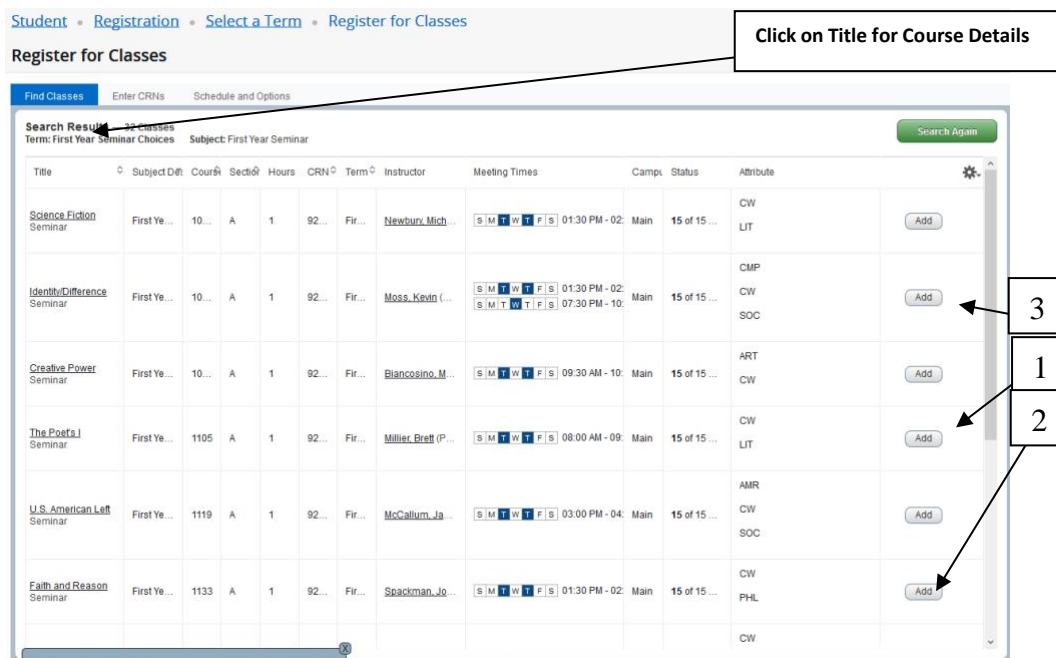

Read carefully before proceeding to enter your First Year Seminar choices:

When adding your First-Year Seminar choices, you must enter your top 6 seminar choices in order of preference from your top choice to your last choice. You must submit all 6 at the same time. Please proofread these carefully before you submit, as you will not be able to resubmit these choices and retain the priority you wanted. Please enter only 6 choices.

Continue on to step 6.

6. **Search Results window:** A listing of available First Year Seminar (FYS) courses will appear.

Your task is to click the “Add” button next to each FYSE *in your order of preference* Figure 2.

Note: If you are a remote learner this Fall make sure each of your 6 FYSE choices are online seminars.

Figure 1

Figure 2

7. **Summary Window:** The 6 First Year Seminar courses you have selected will appear in the “Summary” window (A) located on the bottom right hand corner of your screen. Each course will be marked as “Pending” (B) in the status column and will be in order of preference starting at the bottom of the Summary screen progressing up-

[Student](#) • [Registration](#) • [Select a Term](#) • [Register for Classes](#)

Register for Classes

Find Classes | Enter CRNs | Schedule and Options

Search Results — 32 Classes
 Term: First Year Seminar Choices | Subject: First Year Seminar | Search Again