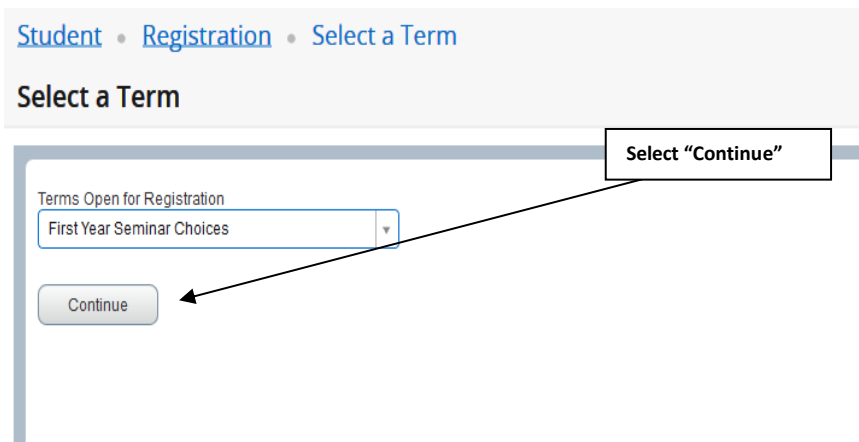

Instructions on Registering for your First Year Seminar Choices:

1. **Begin by navigating to Banner 9:**

<https://reg-prod.ec.middlebury.edu/StudentRegistrationSsb/ssb/registration>

We recommend using Firefox on either your Mac or PC. Your login credentials are your Middlebury email and password.

To protect your privacy, always exit and close your browser after each use.

2. **To Register for your First-Year Seminar choices, you will first select the “Register for Classes” link.**

3. **Log in to Banner 9. Your login credentials are your Middlebury email and password.**

4. Select the appropriate term by clicking on the drop down menu and highlight the “First Year Seminar Choices” link

Then press “Continue”

5. Click in the "Subject" window and type "First Year Seminar" then press "search"

The screenshot shows the 'Register for Classes' page. At the top, there are navigation links: 'Student', 'Registration', 'Select a Term', and 'Register for Classes'. Below this is the 'Register for Classes' title. A navigation bar contains 'Find Classes', 'Enter CRNs', and 'Schedule and Options'. The main section is titled 'Enter Your Search Criteria' with a help icon. Below this, the term is set to 'First Year Seminar Choices'. There are three input fields: 'Subject' (containing 'First Year Seminar'), 'Course Number', and 'Keyword'. A 'Search' button is located below the 'Keyword' field, with a 'Clear' button and a link to 'Advanced Search' next to it. Two callout boxes with arrows point to the 'Subject' field and the 'Search' button. The first callout box says 'Select the "First Year Seminar" link.' and the second says 'Press "Search"'. A 'You can add another' button is also visible next to the 'Subject' field.