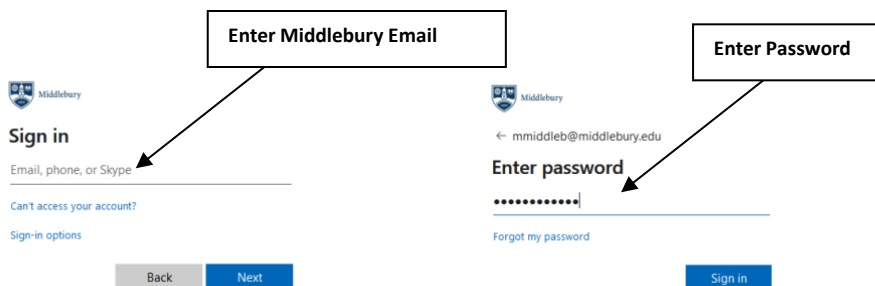

Instructions on Registering for your First Year Seminar Choices:

1. **Begin by navigating to Banner 9:**

<https://reg-prod.ec.middlebury.edu/StudentRegistrationSsb/ssb/registration>

We recommend using Firefox on either your Mac or PC. Your login credentials are your Middlebury email and password.

To protect your privacy, always exit and close your browser after each use.

2. **To Register for your First-Year Seminar choices, you will first select the “Register for Classes” link.**

3. **Log in to Banner 9. Your login credentials are your Middlebury email and password.**

4. Select the appropriate term by clicking on the drop down menu and highlight the “First Year Seminar Choices” link

Then press “Continue”

5. Click in the "Subject" window and type "First Year Seminar" then press "search"

The screenshot shows the 'Register for Classes' page. At the top, there are navigation links: 'Student', 'Registration', 'Select a Term', and 'Register for Classes'. Below this is the 'Register for Classes' title. A navigation bar contains 'Find Classes', 'Enter CRNs', and 'Schedule and Options'. The main section is titled 'Enter Your Search Criteria' with a help icon. Below this, the term is set to 'First Year Seminar Choices'. There are three input fields: 'Subject' (containing 'First Year Seminar'), 'Course Number', and 'Keyword'. A 'Search' button is located below the 'Keyword' field, with a 'Clear' button and a link to 'Advanced Search' next to it. Two callout boxes with arrows point to the 'Subject' field and the 'Search' button. The first callout box says 'Select the "First Year Seminar" link.' and the second says 'Press "Search"'. A 'You can add another' button is also visible next to the 'Subject' field.