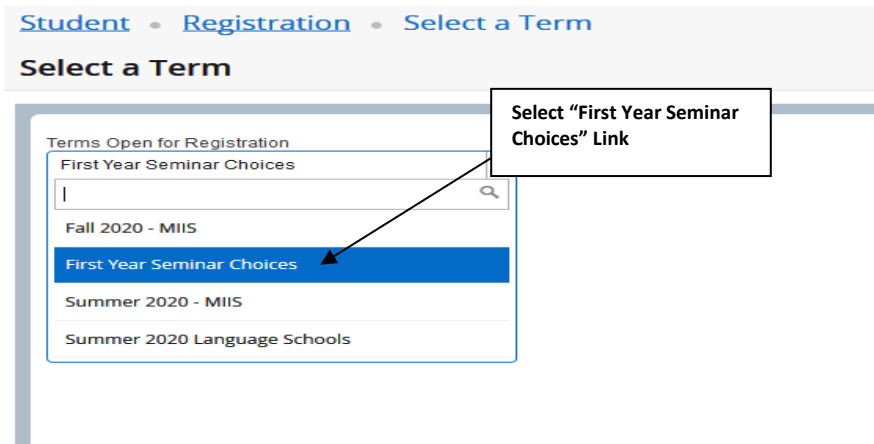

Instructions on Registering for your First Year Seminar Choices:

1. **Begin by navigating to Banner 9:**

<https://reg-prod.ec.middlebury.edu/StudentRegistrationSsb/ssb/registration>

We recommend using Firefox on either your Mac or PC. Your login credentials are your Middlebury email and password.

To protect your privacy, always exit and close your browser after each use.

2. **To Register for your First-Year Seminar choices, you will first select the “Register for Classes” link.**

3. **Log in to Banner 9. Your login credentials are your Middlebury email and password.**

4. Select the appropriate term by clicking on the drop down menu and highlight the “First Year Seminar Choices” link

Then press “Continue”

5. Click in the "Subject" window and type "First Year Seminar" then press "search"

The screenshot shows the 'Register for Classes' page. At the top, there are navigation links: 'Student', 'Registration', 'Select a Term', and 'Register for Classes'. Below this is the 'Register for Classes' title. A navigation bar contains 'Find Classes', 'Enter CRNs', and 'Schedule and Options'. The main section is titled 'Enter Your Search Criteria' with a help icon. Below this, the term is set to 'First Year Seminar Choices'. There are three input fields: 'Subject' (containing 'First Year Seminar'), 'Course Number', and 'Keyword'. A 'Search' button is located below the 'Keyword' field, with a 'Clear' button and a link to 'Advanced Search' next to it. Two callout boxes with arrows point to the 'Subject' field and the 'Search' button. The first callout box says 'Select the "First Year Seminar" link.' and the second says 'Press "Search"'. A 'You can add another' button is also visible next to the 'Subject' field.