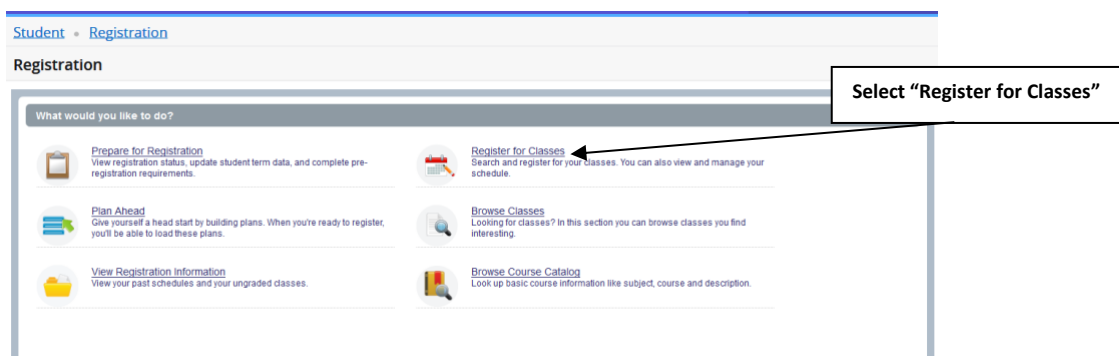

Instructions on Registering for your First Year Seminar Choices:

1. **Begin by navigating to Banner 9:**

<https://reg-prod.ec.middlebury.edu/StudentRegistrationSsb/ssb/registration>

We recommend using Firefox on either your Mac or PC. Your login credentials are your Middlebury email and password.

To protect your privacy, always exit and close your browser after each use.

2. **To Register for your First-Year Seminar choices, you will first select the “Register for Classes” link.**

3. **Log in to Banner 9. Your login credentials are your Middlebury email and password.**

4. Select the appropriate term by clicking on the drop down menu and highlight the “First Year Seminar Choices” link

Then press “Continue”

5. Click in the "Subject" window and type "First Year Seminar" then press "search"

The screenshot shows the 'Register for Classes' page. At the top, there are navigation links: 'Student', 'Registration', 'Select a Term', and 'Register for Classes'. Below this is the 'Register for Classes' title. A navigation bar contains 'Find Classes', 'Enter CRNs', and 'Schedule and Options'. The main section is titled 'Enter Your Search Criteria' with a help icon. Below this, the term is set to 'First Year Seminar Choices'. There are three input fields: 'Subject' (containing 'First Year Seminar'), 'Course Number', and 'Keyword'. A 'Search' button is located below the 'Keyword' field, with a 'Clear' button and a link to 'Advanced Search' next to it. Two callout boxes with arrows point to the 'Subject' field and the 'Search' button. The first callout box says 'Select the "First Year Seminar" link.' and the second says 'Press "Search"'. A 'You can add another' button is also visible next to the 'Subject' field.