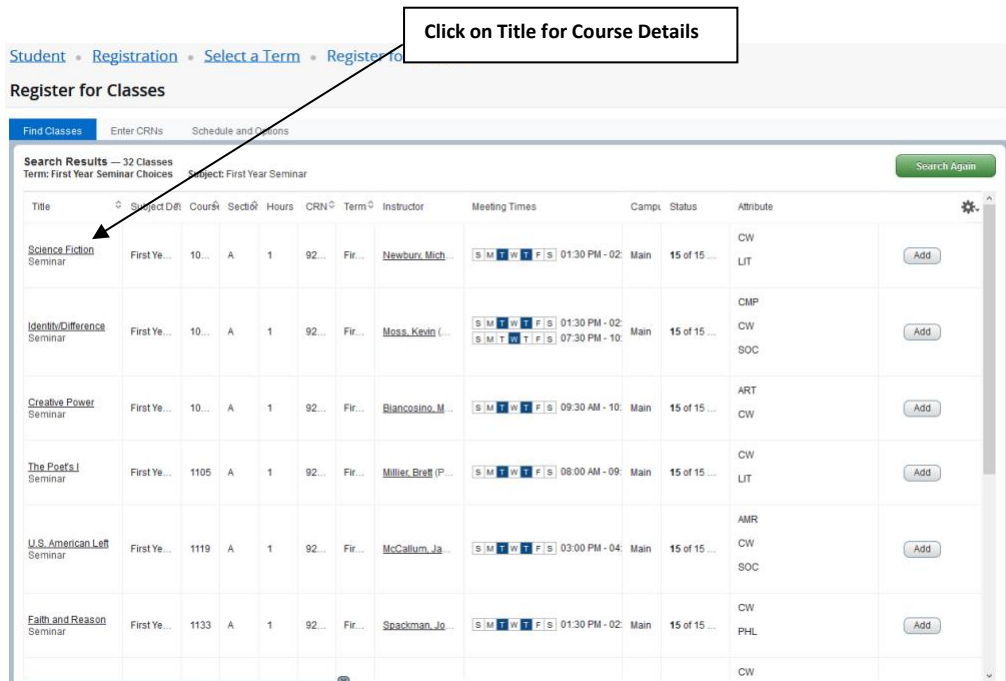

Read carefully before proceeding to enter your First Year Seminar choices:

When adding your First-Year Seminar choices, you must enter your top 6 seminar choices in order of preference from your top choice to your last choice. You must submit all 6 at the same time. Please proofread these carefully before you submit, as you will not be able to resubmit these choices and retain the priority you wanted. Please enter only 6 choices.

Continue on to step 6.

6. **Search Results window:** A listing of available First Year Seminar (FYS) courses will appear.

Your task is to click the “Add” button next to each FYSE *in your order of preference* Figure 2.

Note: If you are a remote learner this Fall make sure each of your 6 FYSE choices are online seminars.

Figure 1

Figure 2

7. **Summary Window:** The 6 First Year Seminar courses you have selected will appear in the “Summary” window (A) located on the bottom right hand corner of your screen. Each course will be marked as “Pending” (B) in the status column and will be in order of preference starting at the bottom of the Summary screen progressing up-

[Student](#) • [Registration](#) • [Select a Term](#) • [Register for Classes](#)

Register for Classes

Find Classes | Enter CRNs | Schedule and Options

Search Results — 32 Classes
 Term: First Year Seminar Choices | Subject: First Year Seminar | Search Again