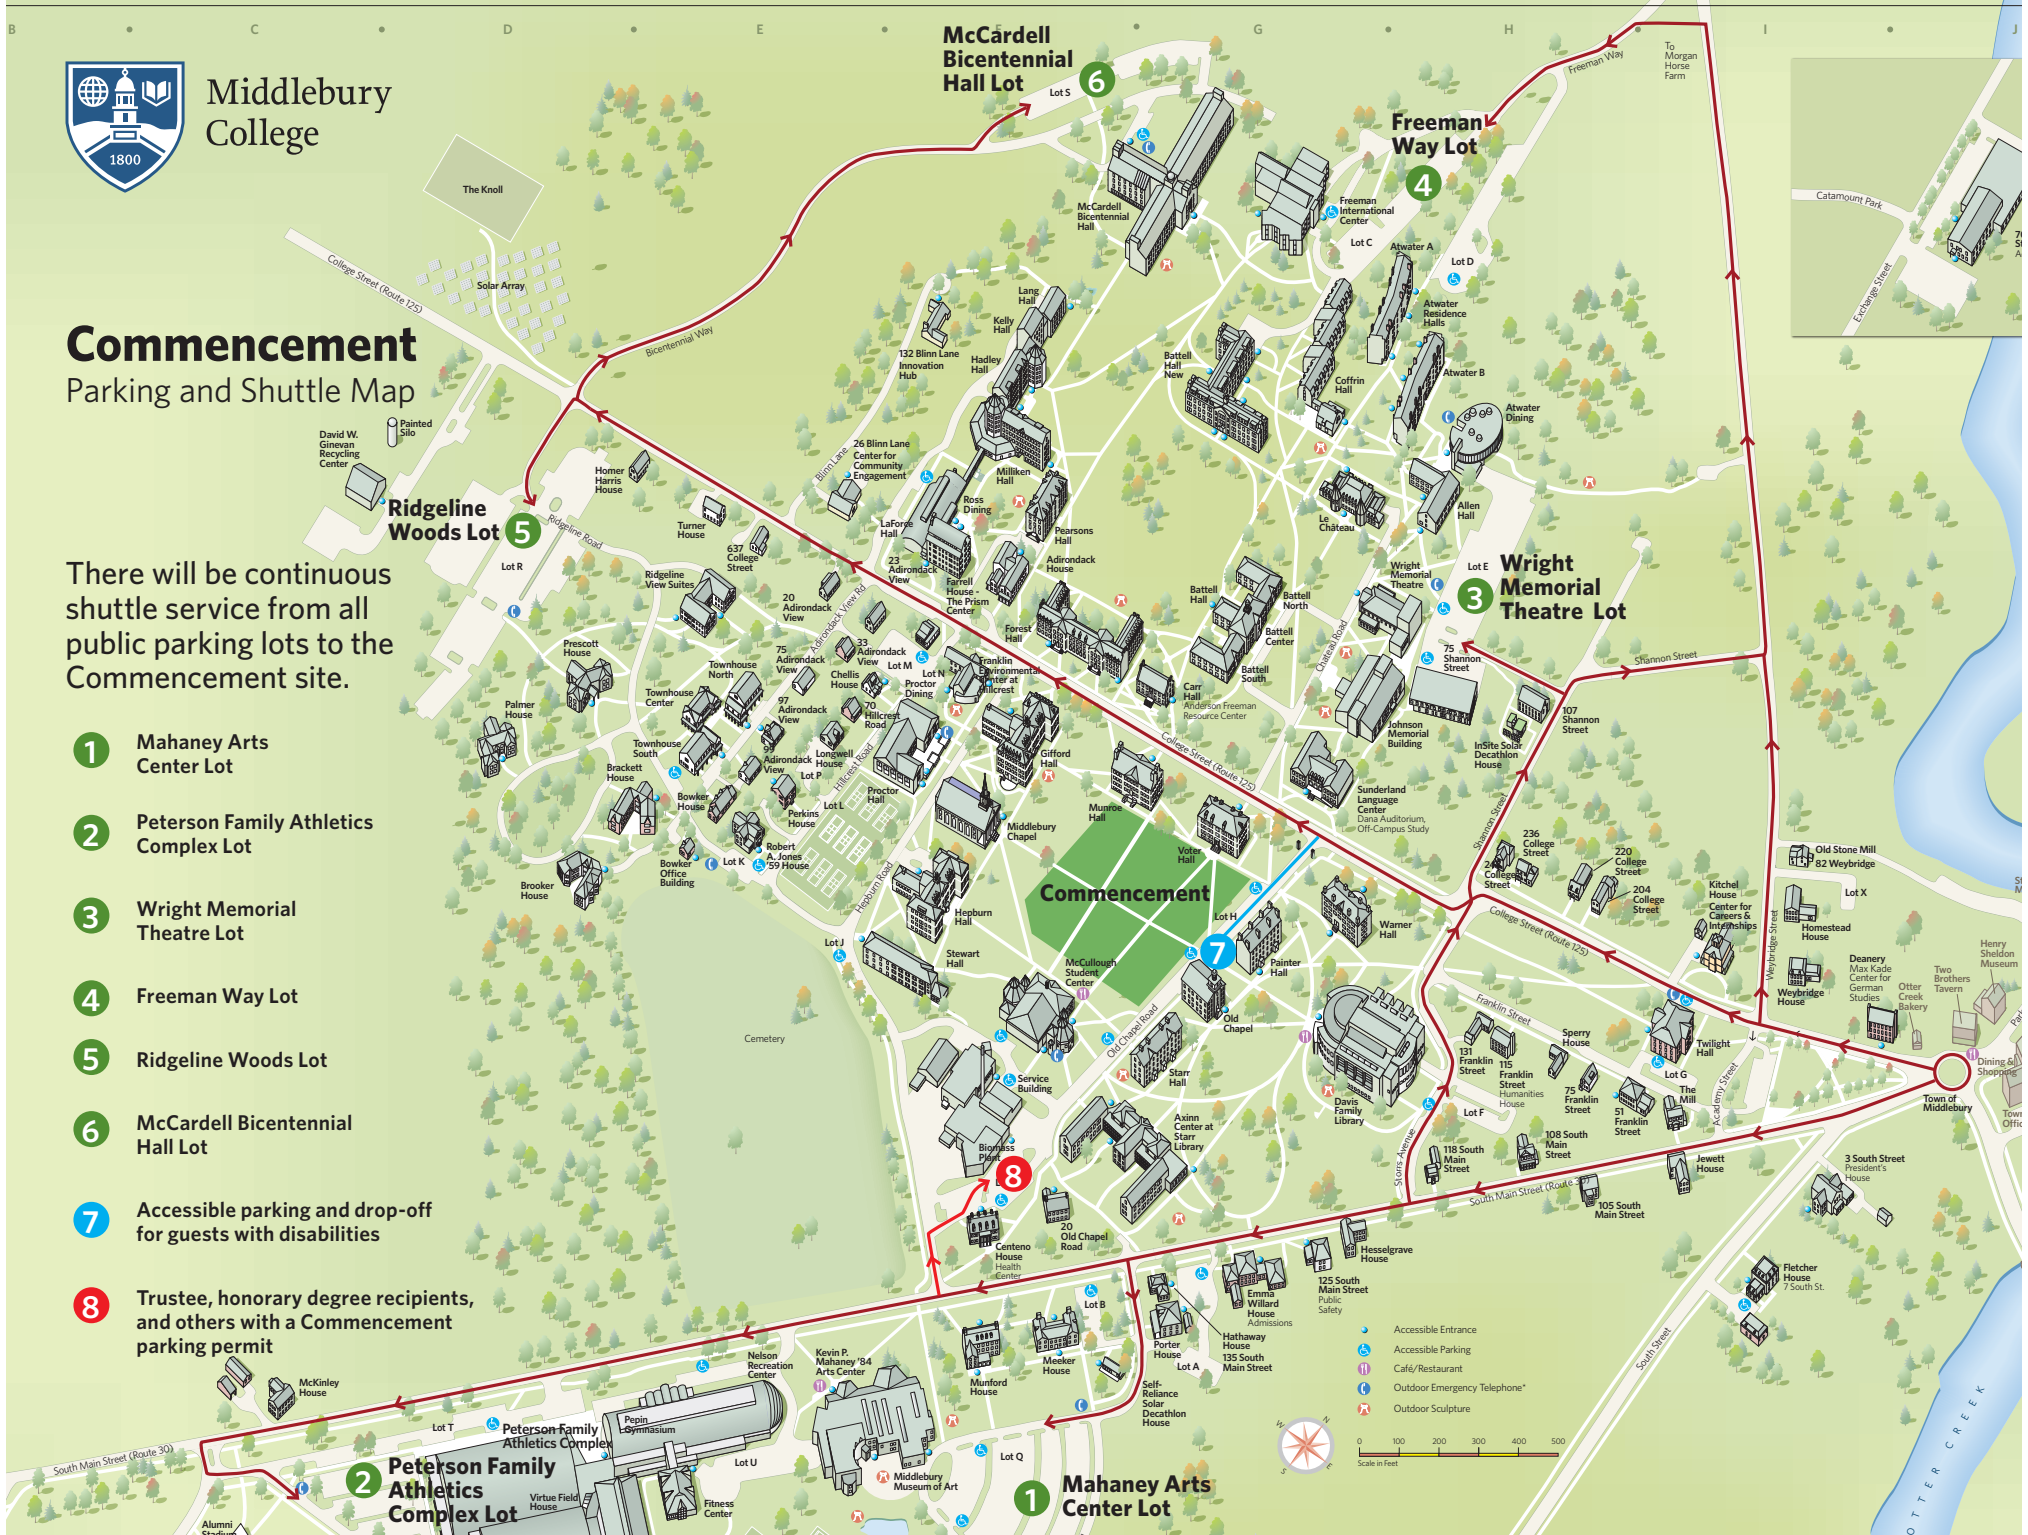

Middlebury College

# Commencement Parking and Shuttle Map

There will be continuous shuttle service from all public parking lots to the Commencement site.

- 1** Mahaney Arts Center Lot
- 2** Peterson Family Athletics Complex Lot
- 3** Wright Memorial Theatre Lot
- 4** Freeman Way Lot
- 5** Ridgeline Woods Lot
- 6** McCardell Bicentennial Hall Lot
- 7** Accessible parking and drop-off for guests with disabilities
- 8** Trustee, honorary degree recipients, and others with a Commencement parking permit

Accessible Entrance  
 Accessible Parking  
 Caf /Restaurant  
 Outdoor Emergency Telephone  
 Outdoor Sculpture

0 100 200 300 400 500  
 Scale in feet