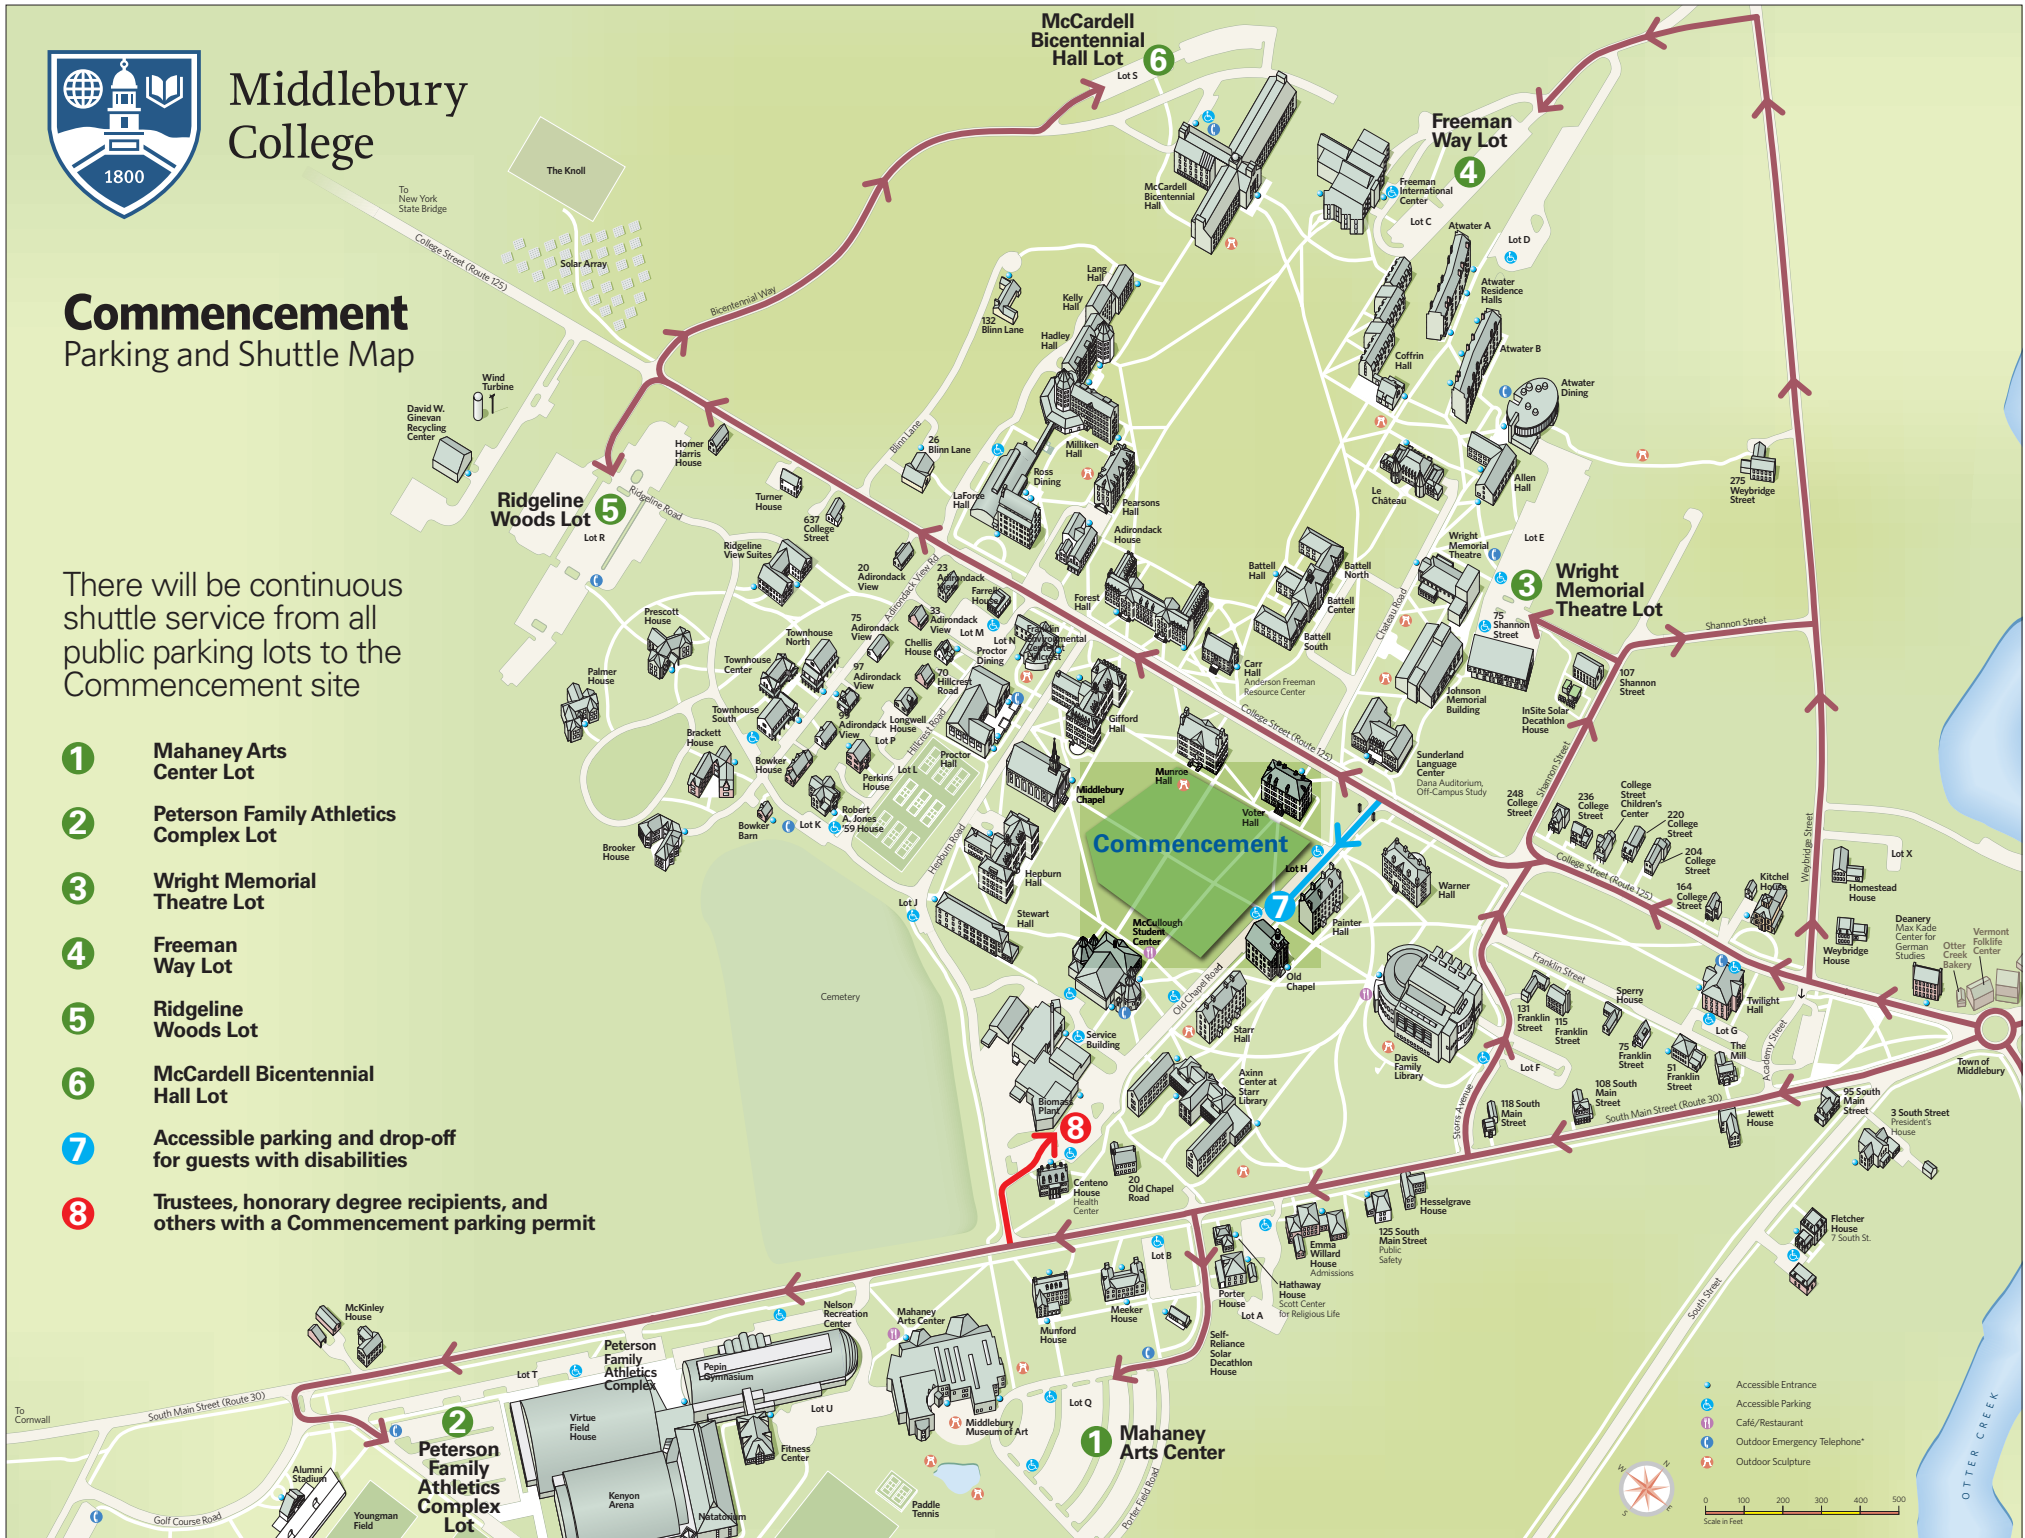

Middlebury College

Commencement Parking and Shuttle Map

There will be continuous shuttle service from all public parking lots to the Commencement site

- 1** Mahaney Arts Center Lot
- 2** Peterson Family Athletics Complex Lot
- 3** Wright Memorial Theatre Lot
- 4** Freeman Way Lot
- 5** Ridgeline Woods Lot
- 6** McCardell Bicentennial Hall Lot
- 7** Accessible parking and drop-off for guests with disabilities
- 8** Trustees, honorary degree recipients, and others with a Commencement parking permit

- Accessible Entrance
- Accessible Parking
- Café/Restaurant
- Outdoor Emergency Telephone*
- Outdoor Sculpture

0 100 200 300 400 500
Scale in Feet

OTTER CREEK