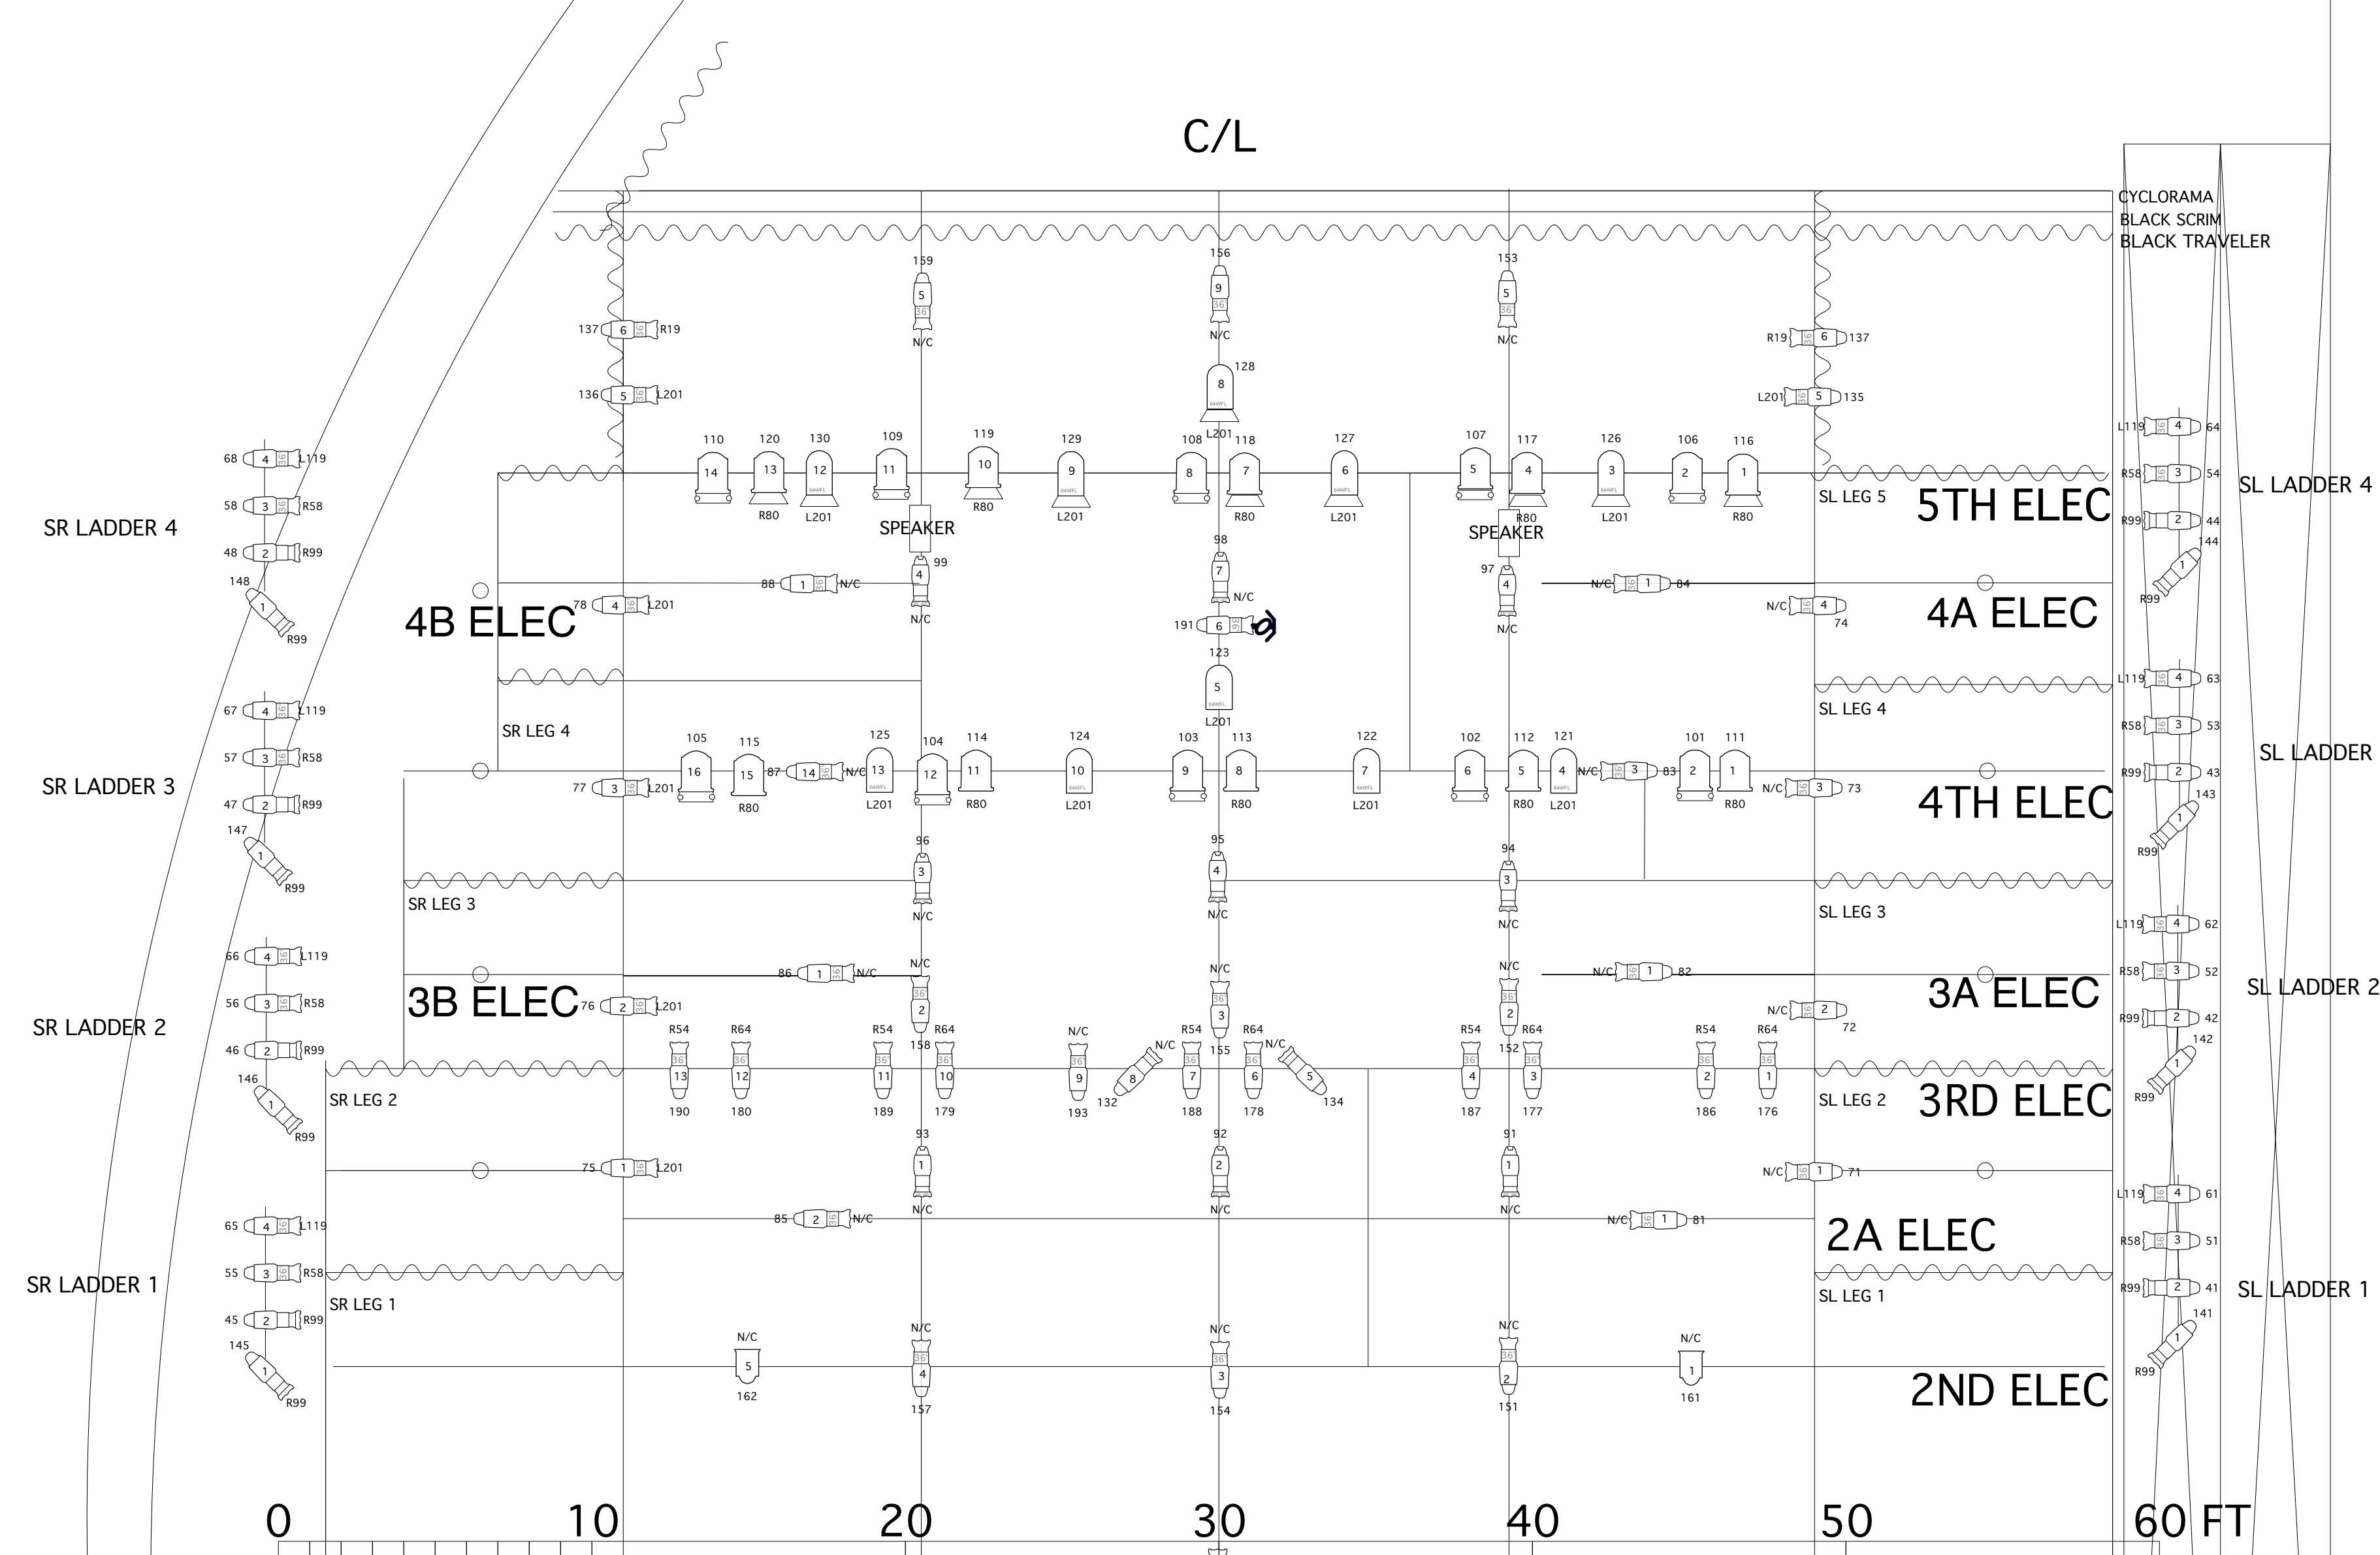

CYC WALL

C/L

CYCLORAMA
BLACK SCRIM
BLACK TRAVELER

Instruments

- Source 4 36deg
- Source 4 Jr Zoom
- Source 4 Zoom 25"-50"
- Colortran 8" Fresnel
- Colortran 6" Fresnel
- PAR 64 WFL
- ETC Paletta
- Rosco I-CUE Moving Mirror

1 OF 1

CONTROL ROOM

1ST ELEC

2ND ELEC

2A ELEC

3RD ELEC

3A ELEC

4TH ELEC

4A ELEC

5TH ELEC

C/L

E PIPE

D PIPE

C PIPE

B PIPE

A PIPE

+28" PERMANENT RISER

+49" PERMANENT RISER

+7" RISER

+14" RISER

+21" RISER