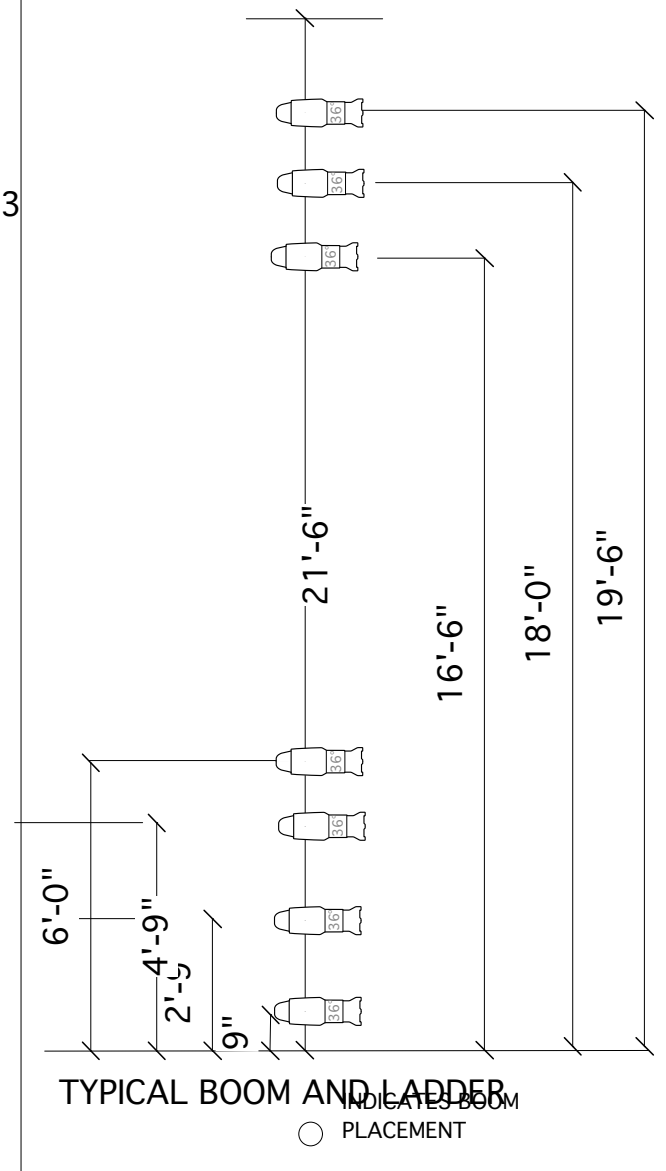

REPERTORY LIGHT PLOT

CENTER FOR THE ARTS
DANCE THEATRE
MIDDLEBURY COLLEGE
MIDDLEBURY, VT

LIGHTING DESIGNER AND TECHNICAL DIRECTOR
JENNIFER PONDER
802-443-5822
ponder@middlebury.edu

1 OF 1

CONTROL ROOM

1ST ELEC

2ND ELEC

2A ELEC

3RD ELEC

3A ELEC

4TH ELEC

4A ELEC

5TH ELEC

C/L

E PIPE

D PIPE

C PIPE

B PIPE

A PIPE

+28" PERMANENT RISER

+49" PERMANENT RISER

+7" RISER

+14" RISER

+21" RISER