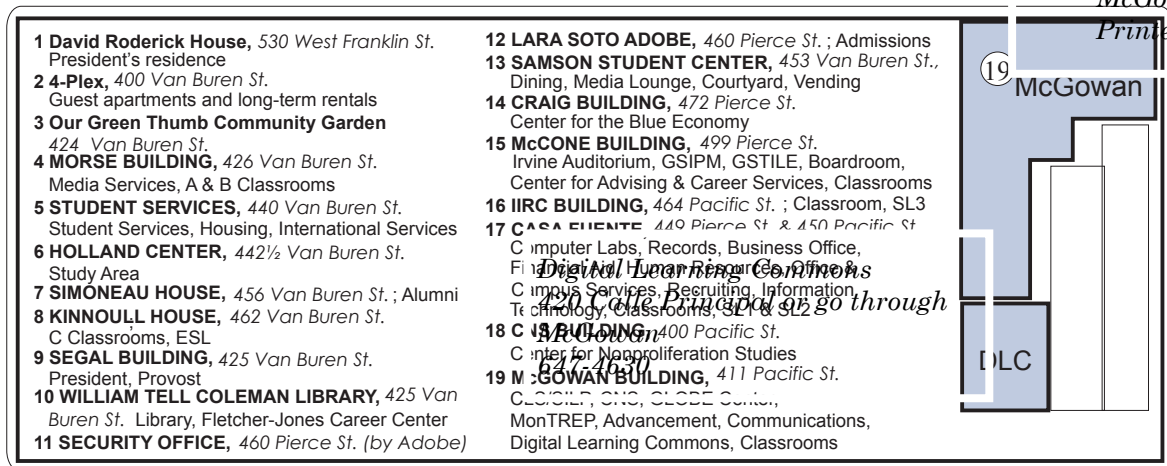

Check offices for any changes in hours
For other answers try <http://sites.miis.edu/kb>

Middlebury Institute of International Studies Technology Map

LARKIN STREET

VAN BUREN STREET

INFORMATION TECHNOLOGY STREET

PACIFIC STREET

- 1 David Roderick House**, 530 West Franklin St. President's residence
- 2 4-Plex**, 400 Van Buren St. Guest apartments and long-term rentals
- 3 Our Green Thumb Community Garden**, 424 Van Buren St.
- 4 MORSE BUILDING**, 426 Van Buren St. Media Services, A & B Classrooms
- 5 STUDENT SERVICES**, 440 Van Buren St. Student Services, Housing, International Services
- 6 HOLLAND CENTER**, 442½ Van Buren St. Study Area
- 7 SIMONEAU HOUSE**, 456 Van Buren St.; Alumni
- 8 KINNOULL HOUSE**, 462 Van Buren St. C Classrooms, ESL
- 9 SEGAL BUILDING**, 425 Van Buren St. President, Provost
- 10 WILLIAM TELL COLEMAN LIBRARY**, 425 Van Buren St. Library, Fletcher-Jones Career Center
- 11 SECURITY OFFICE**, 460 Pierce St. (by Adobe)