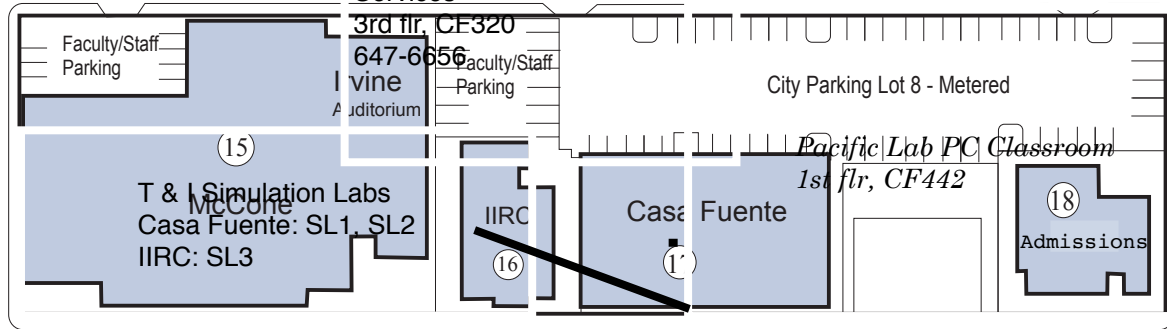

Check offices for any changes in hours
For other answers try <http://sites.miis.edu/kb>

Middlebury Institute of International Studies Technology Map

LARKIN STREET

VAN BUREN STREET

INFORMATION TECHNOLOGY STREET

PACIFIC STREET

- 1 David Roderick House**, 530 West Franklin St. President's residence
- 2 4-Plex**, 400 Van Buren St. Guest apartments and long-term rentals
- 3 Our Green Thumb Community Garden**, 424 Van Buren St.
- 4 MORSE BUILDING**, 426 Van Buren St. Media Services, A & B Classrooms
- 5 STUDENT SERVICES**, 440 Van Buren St. Student Services, Housing, International Services
- 6 HOLLAND CENTER**, 442½ Van Buren St. Study Area
- 7 SIMONEAU HOUSE**, 456 Van Buren St.; Alumni
- 8 KINNOULL HOUSE**, 462 Van Buren St. C Classrooms, ESL
- 9 SEGAL BUILDING**, 425 Van Buren St. President, Provost
- 10 WILLIAM TELL COLEMAN LIBRARY**, 425 Van Buren St. Library, Fletcher-Jones Career Center
- 11 SECURITY OFFICE**, 460 Pierce St. (by Adobe)

- 12 LARA SOTO ADOBE**, 460 Pierce St.; Admissions
- 13 SAMSON STUDENT CENTER**, 453 Van Buren St., Dining, Media Lounge, Courtyard, Vending
- 14 CRAIG BUILDING**, 472 Pierce St. Center for the Blue Economy
- 15 MCCONE BUILDING**, 499 Pierce St. Irvine Auditorium, GSIPM, GSTILE, Boardroom, Center for Advising & Career Services, Classrooms
- 16 IIRC BUILDING**, 464 Pacific St.; Classroom, SL3
- 17 CASA FUENTE**, 449 Pierce St. & 450 Pacific St. Computer Labs, Records, Business Office, Financial Planning, Career Services, Digital Learning Commons
- 18 BULLOCK BUILDING**, 400 Pacific St. Center for Nonproliferation Studies
- 19 MCGOWAN BUILDING**, 411 Pacific St. CLOSER, CNC, CLODE Center, MonTREP, Advancement, Communications, Digital Learning Commons, Classrooms