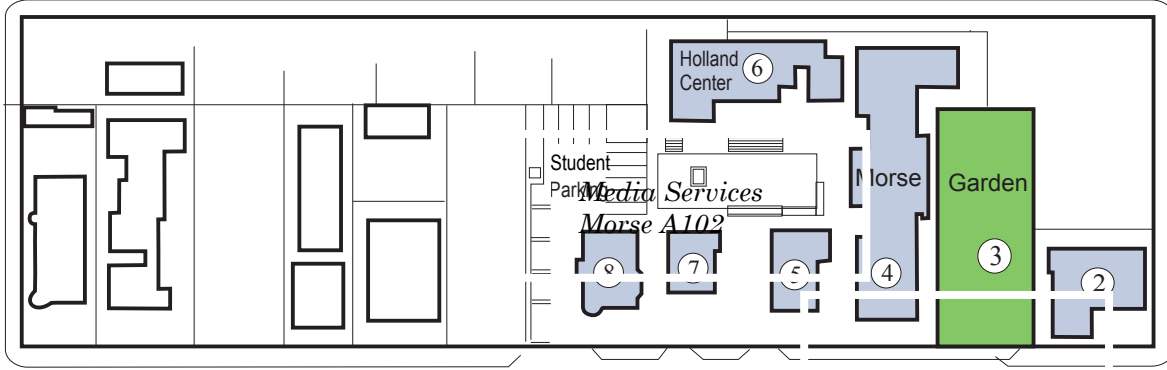

Middlebury Institute of International Studies Technology Map

LARKIN STREET

VAN BUREN STREET