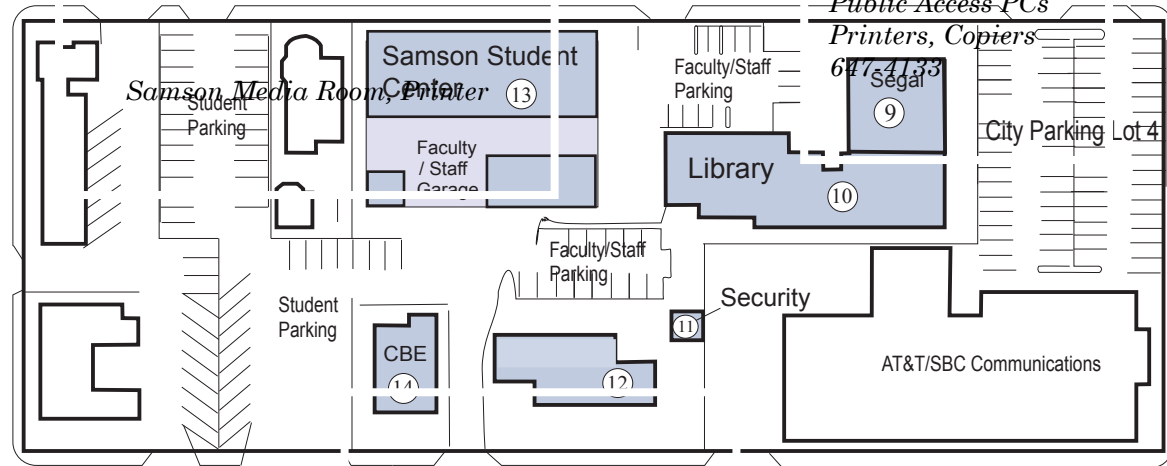

Check offices for any changes in hours
For other answers try <http://sites.miis.edu/kb>

Middlebury Institute of International Studies Technology Map

LARKIN STREET

VAN BUREN STREET

INFORMATION TECHNOLOGY STREET

PACIFIC STREET

- 1 David Roderick House**, 530 West Franklin St. President's residence
- 2 4-Plex**, 400 Van Buren St. Guest apartments and long-term rentals
- 3 Our Green Thumb Community Garden**, 424 Van Buren St.
- 4 MORSE BUILDING**, 426 Van Buren St. Media Services, A & B Classrooms
- 5 STUDENT SERVICES**, 440 Van Buren St. Student Services, Housing, International Services
- 6 HOLLAND CENTER**, 442½ Van Buren St. Study Area
- 7 SIMONEAU HOUSE**, 456 Van Buren St.; Alumni
- 8 KINNOULL HOUSE**, 462 Van Buren St. C Classrooms, ESL
- 9 SEGAL BUILDING**, 425 Van Buren St. President, Provost
- 10 WILLIAM TELL COLEMAN LIBRARY**, 425 Van Buren St. Library, Fletcher-Jones Career Center
- 11 SECURITY OFFICE**, 460 Pierce St. (by Adobe)