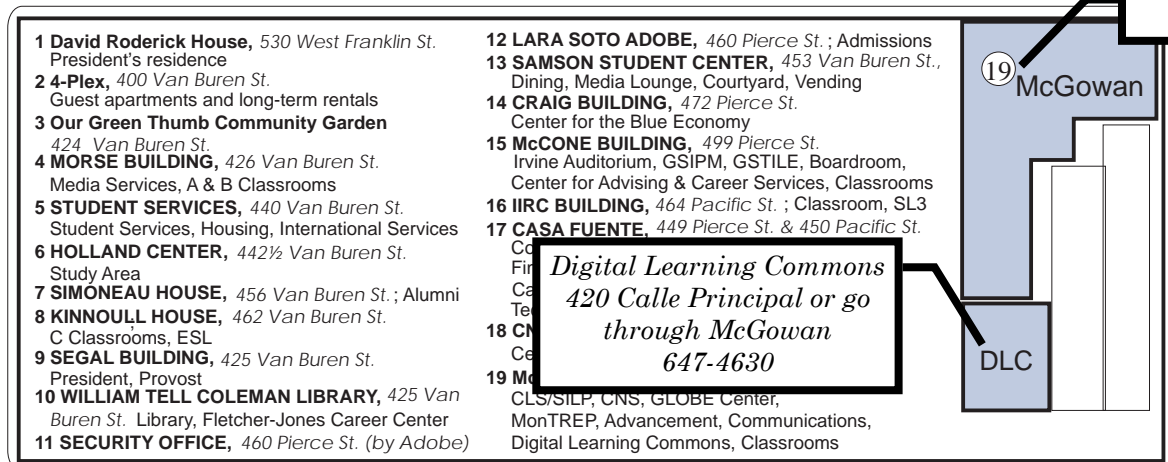

LARKIN STREET

VAN BUREN STREET

PIERCE STREET

PACIFIC STREET

CALLE PRINCIPAL STREET

- 1 **David Roderick House**, 530 West Franklin St. President's residence
- 2 **4-Plex**, 400 Van Buren St. Guest apartments and long-term rentals
- 3 **Our Green Thumb Community Garden**
424 Van Buren St.
- 4 **MORSE BUILDING**, 426 Van Buren St. Media Services, A & B Classrooms
- 5 **STUDENT SERVICES**, 440 Van Buren St. Student Services, Housing, International Services
- 6 **HOLLAND CENTER**, 442½ Van Buren St. Study Area
- 7 **SIMONEAU HOUSE**, 456 Van Buren St.; Alumni
- 8 **KINNOULL HOUSE**, 462 Van Buren St. C Classrooms, ESL
- 9 **SEGAL BUILDING**, 425 Van Buren St. President, Provost
- 10 **WILLIAM TELL COLEMAN LIBRARY**, 425 Van Buren St. Library, Fletcher-Jones Career Center
- 11 **SECURITY OFFICE**, 460 Pierce St. (by Adobe)

- 12 **LARA SOTO ADOBE**, 460 Pierce St.; Admissions
- 13 **SAMSON STUDENT CENTER**, 453 Van Buren St., Dining, Media Lounge, Courtyard, Vending
- 14 **CRAIG BUILDING**, 472 Pierce St. Center for the Blue Economy
- 15 **MCCONE BUILDING**, 499 Pierce St. Irvine Auditorium, GSIPM, GSTILE, Boardroom, Center for Advising & Career Services, Classrooms
- 16 **IIRC BUILDING**, 464 Pacific St.; Classroom, SL3
- 17 **CASA FUENTE**, 449 Pierce St. & 450 Pacific St. Co. Fir. Ca. Te. Ce.
- 18 **McGowan**
- 19 **DLC**