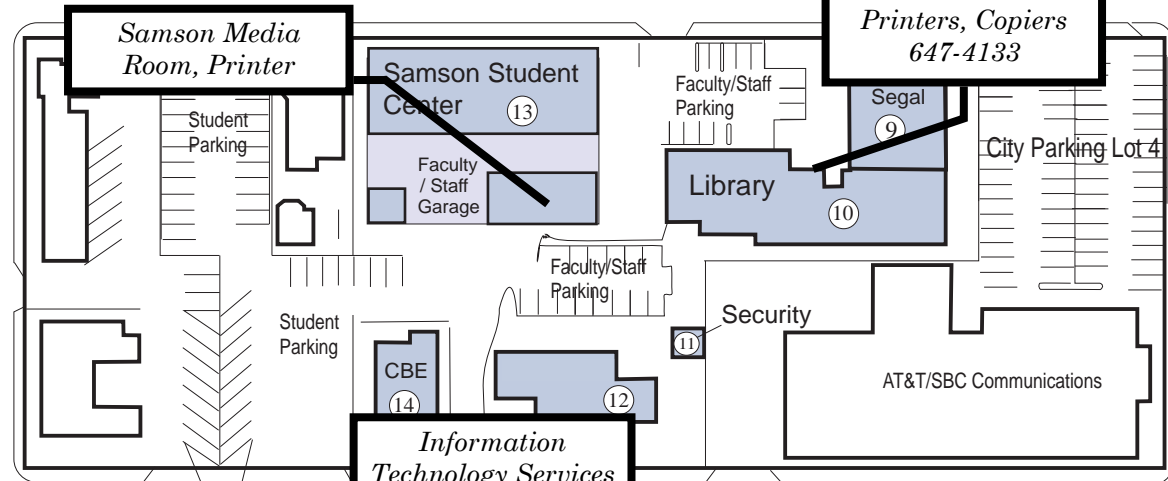

PIERCE STREET