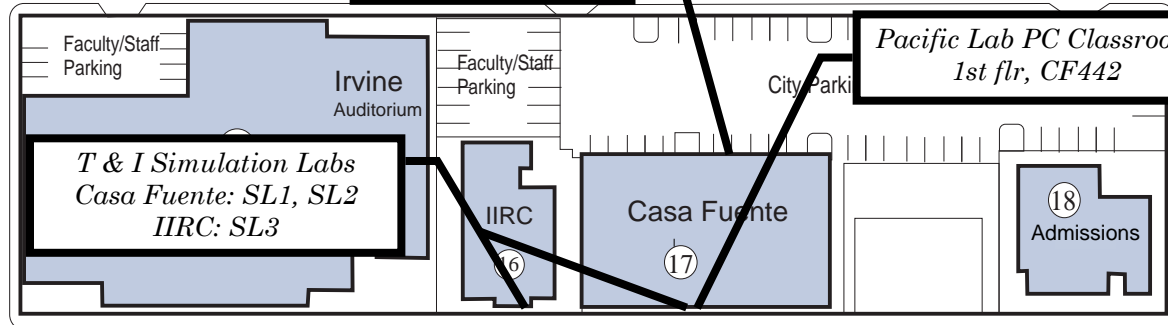

LARKIN STREET

VAN BUREN STREET

PIERCE STREET

PACIFIC STREET

CALLE PRINCIPAL STREET

- 1 **David Roderick House**, 530 West Franklin St. President's residence
- 2 **4-Plex**, 400 Van Buren St. Guest apartments and long-term rentals
- 3 **Our Green Thumb Community Garden**
424 Van Buren St.
- 4 **MORSE BUILDING**, 426 Van Buren St. Media Services, A & B Classrooms
- 5 **STUDENT SERVICES**, 440 Van Buren St. Student Services, Housing, International Services
- 6 **HOLLAND CENTER**, 442½ Van Buren St. Study Area
- 7 **SIMONEAU HOUSE**, 456 Van Buren St.; Alumni
- 8 **KINNOULL HOUSE**, 462 Van Buren St. C Classrooms, ESL
- 9 **SEGAL BUILDING**, 425 Van Buren St. President, Provost
- 10 **WILLIAM TELL COLEMAN LIBRARY**, 425 Van Buren St. Library, Fletcher-Jones Career Center
- 11 **SECURITY OFFICE**, 460 Pierce St. (by Adobe)

- 12 **LARA SOTO ADOBE**, 460 Pierce St.; Admissions
- 13 **SAMSON STUDENT CENTER**, 453 Van Buren St., Dining, Media Lounge, Courtyard, Vending
- 14 **CRAIG BUILDING**, 472 Pierce St. Center for the Blue Economy
- 15 **MCCONE BUILDING**, 499 Pierce St. Irvine Auditorium, GSIPM, GSTILE, Boardroom, Center for Advising & Career Services, Classrooms
- 16 **IIRC BUILDING**, 464 Pacific St.; Classroom, SL3
- 17 **CASA FUENTE**, 449 Pierce St. & 450 Pacific St. Co. Fir. Ca. Te. Ce.
- 18 **McGowan**
- 19 **DLC**