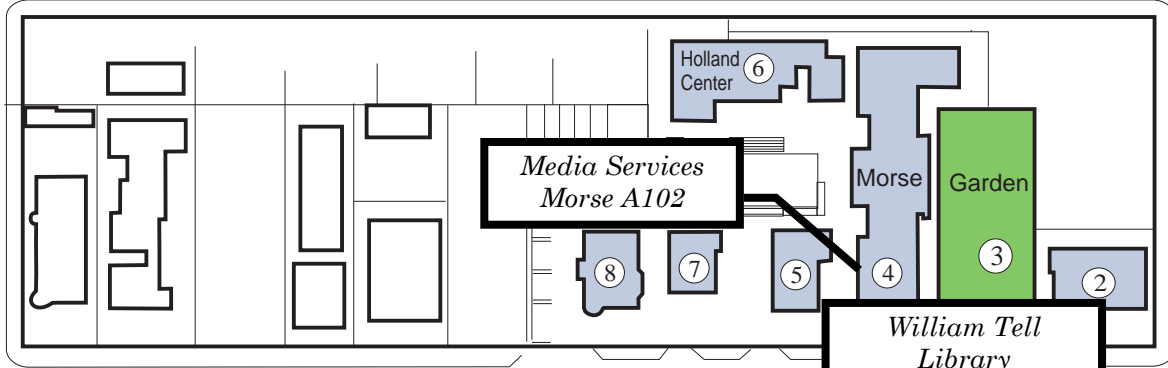

Middlebury Institute of International Studies Technology Map

LARKIN STREET

VAN BUREN STREET