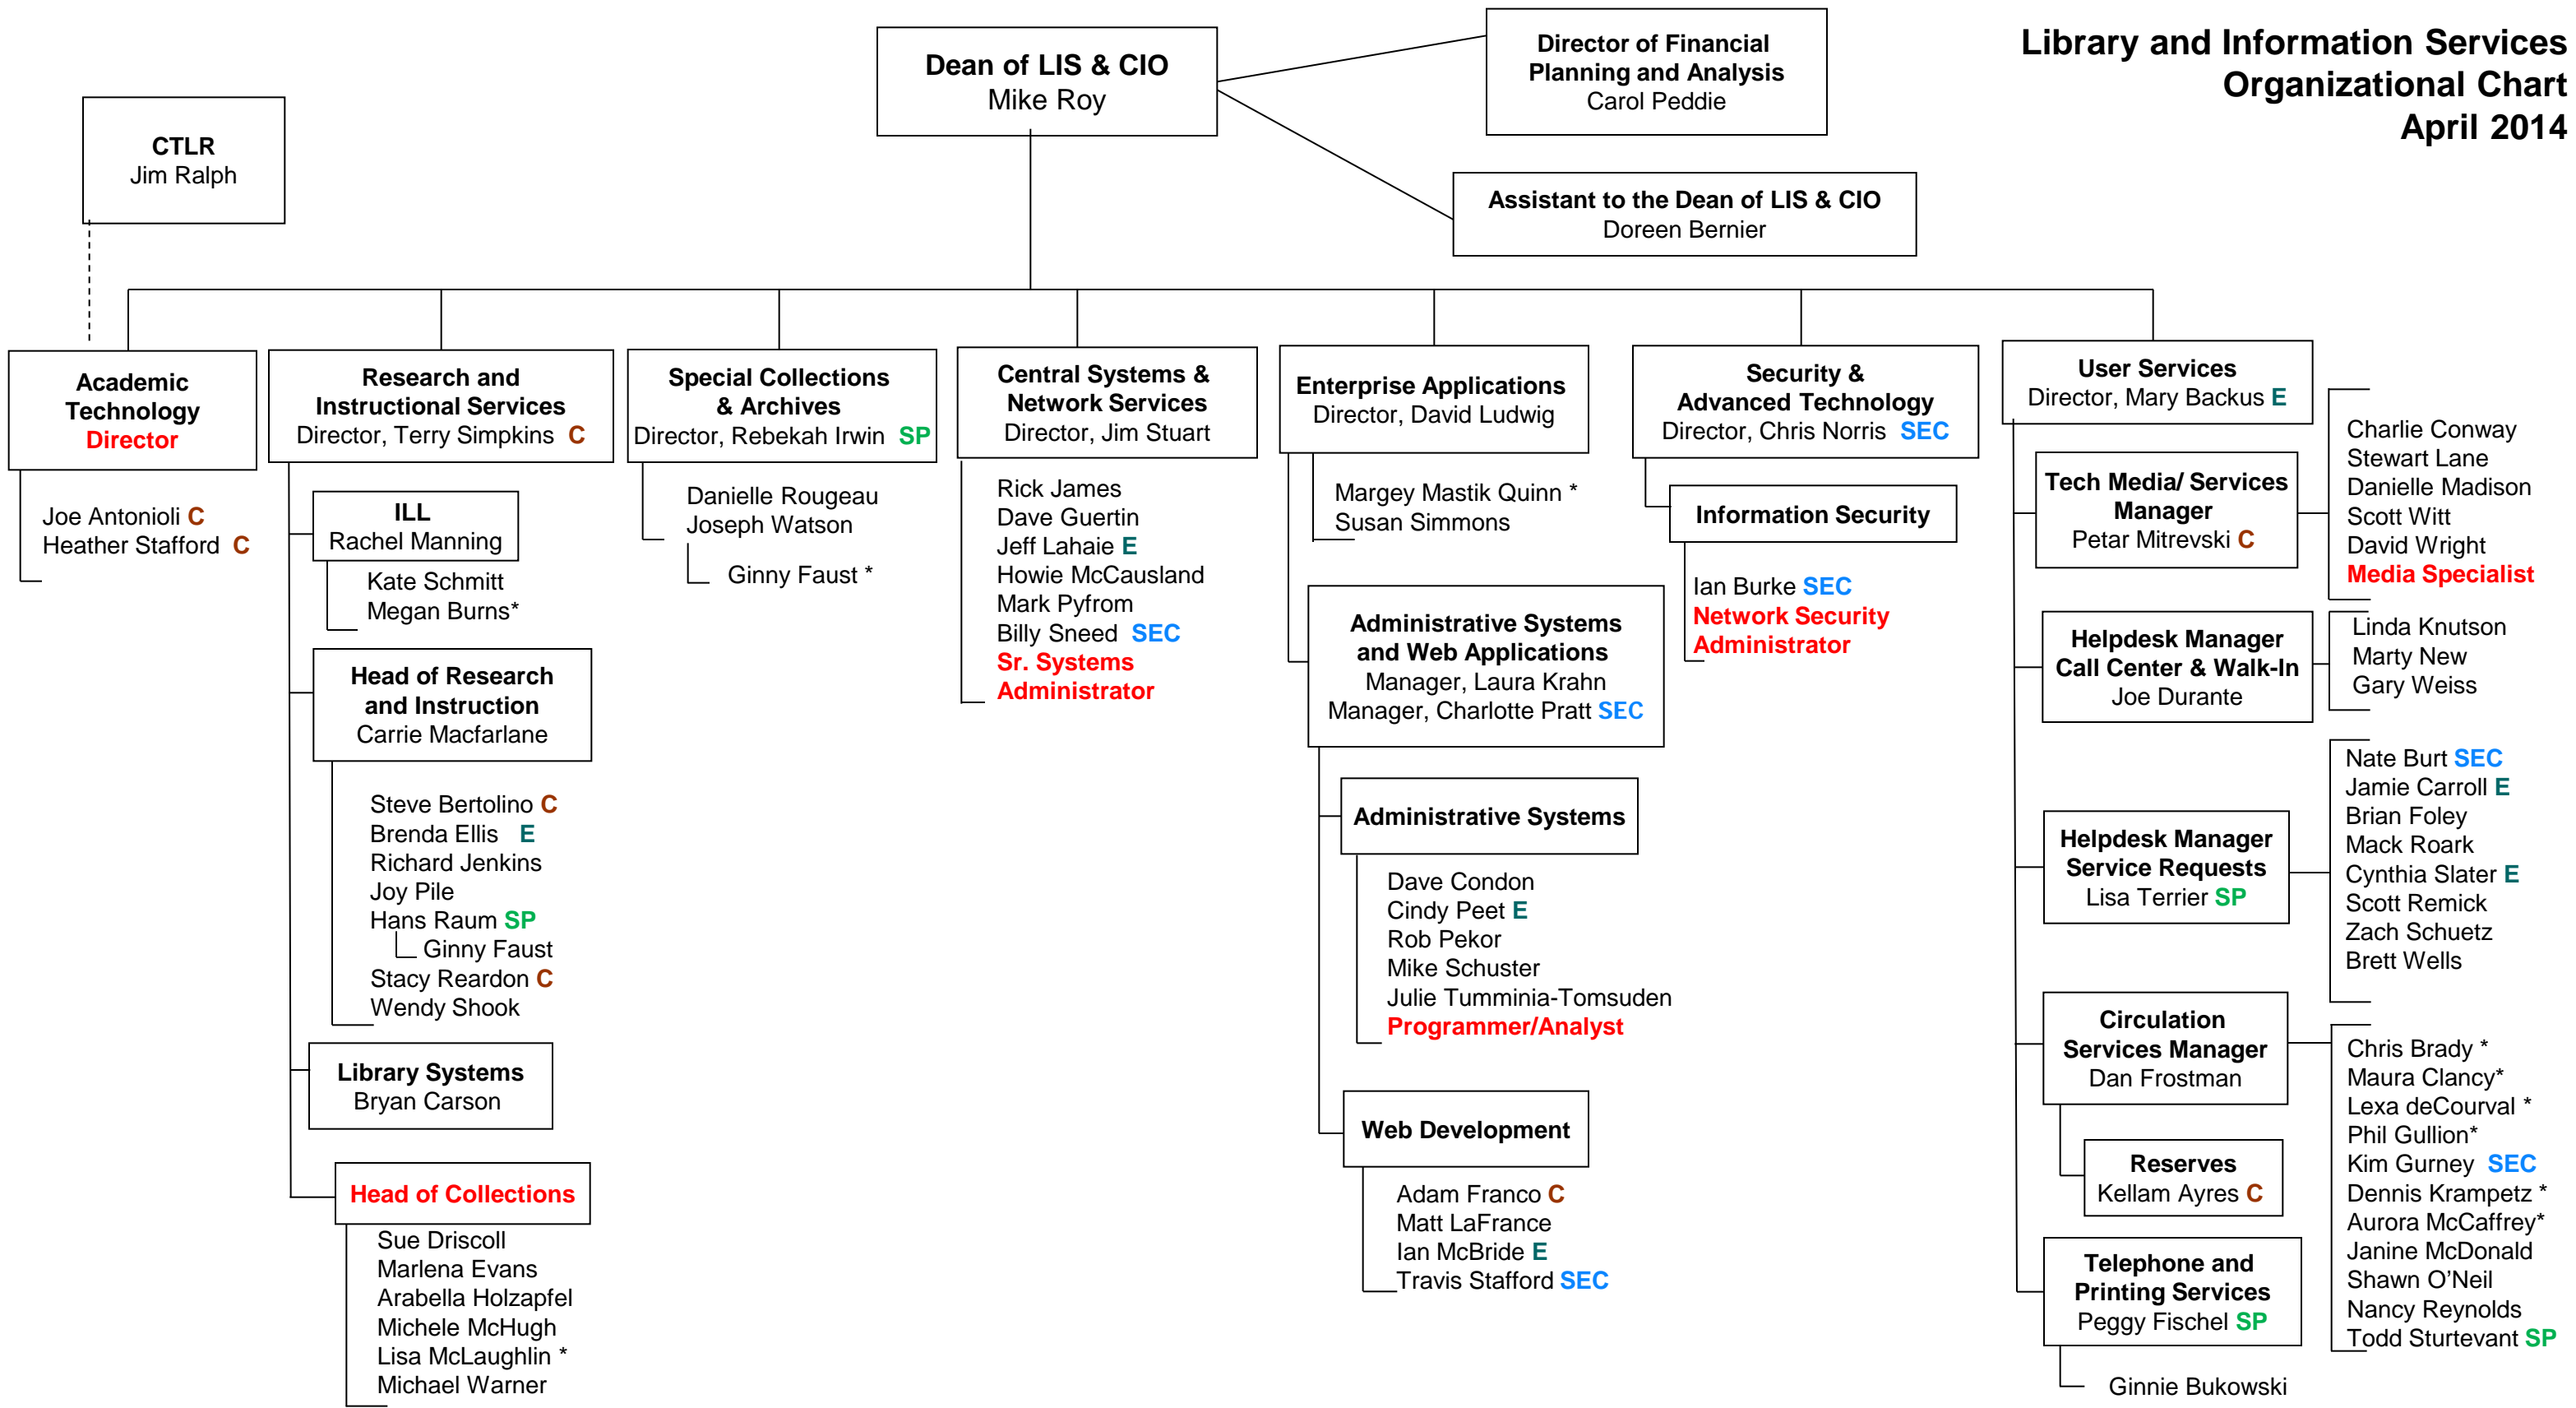

**Library and Information Services
Organizational Chart
April 2014**

Legend: **Open Positions** * part time
SP = Space Team **SEC = Security Team** **E = Education & Training Team**
C = Curricular Technology Team