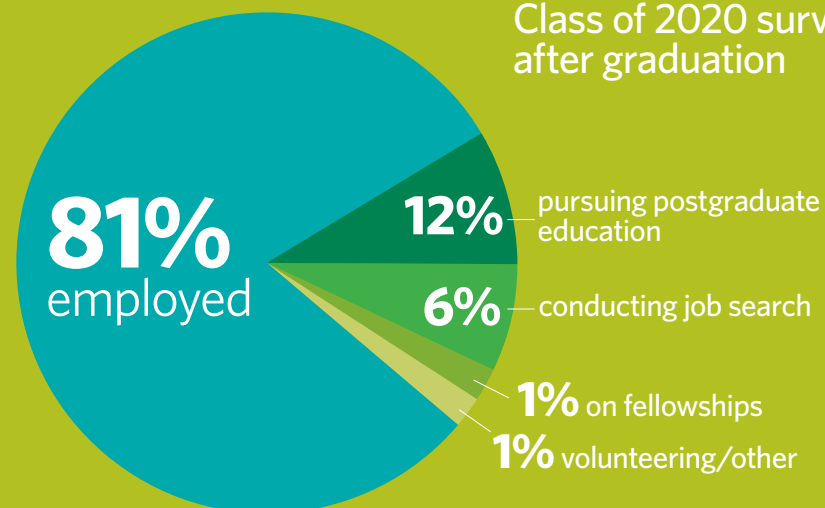

WHO WE ARE

- 7** career advisors with focus in specific fields
- 16** total staff members
- 8** student peer career advisors

JOBS AND INTERNSHIPS

- 90** info sessions with employers
- 750** employer and informational interviews
- 25,000** opportunities in our online database
- \$675,000** of summer internship funding
- 75%+** students have had at least one internship by graduation
- 3,900** alumni mentoring volunteers on Midd2Midd

AROUND CAMPUS

- 190** events and workshops
- 4,700** drop-ins and appointments with advisors
- 3,500** program attendees

WHERE MIDDLEBURY GRADUATES GO

Class of 2020 surveyed six months after graduation

93%