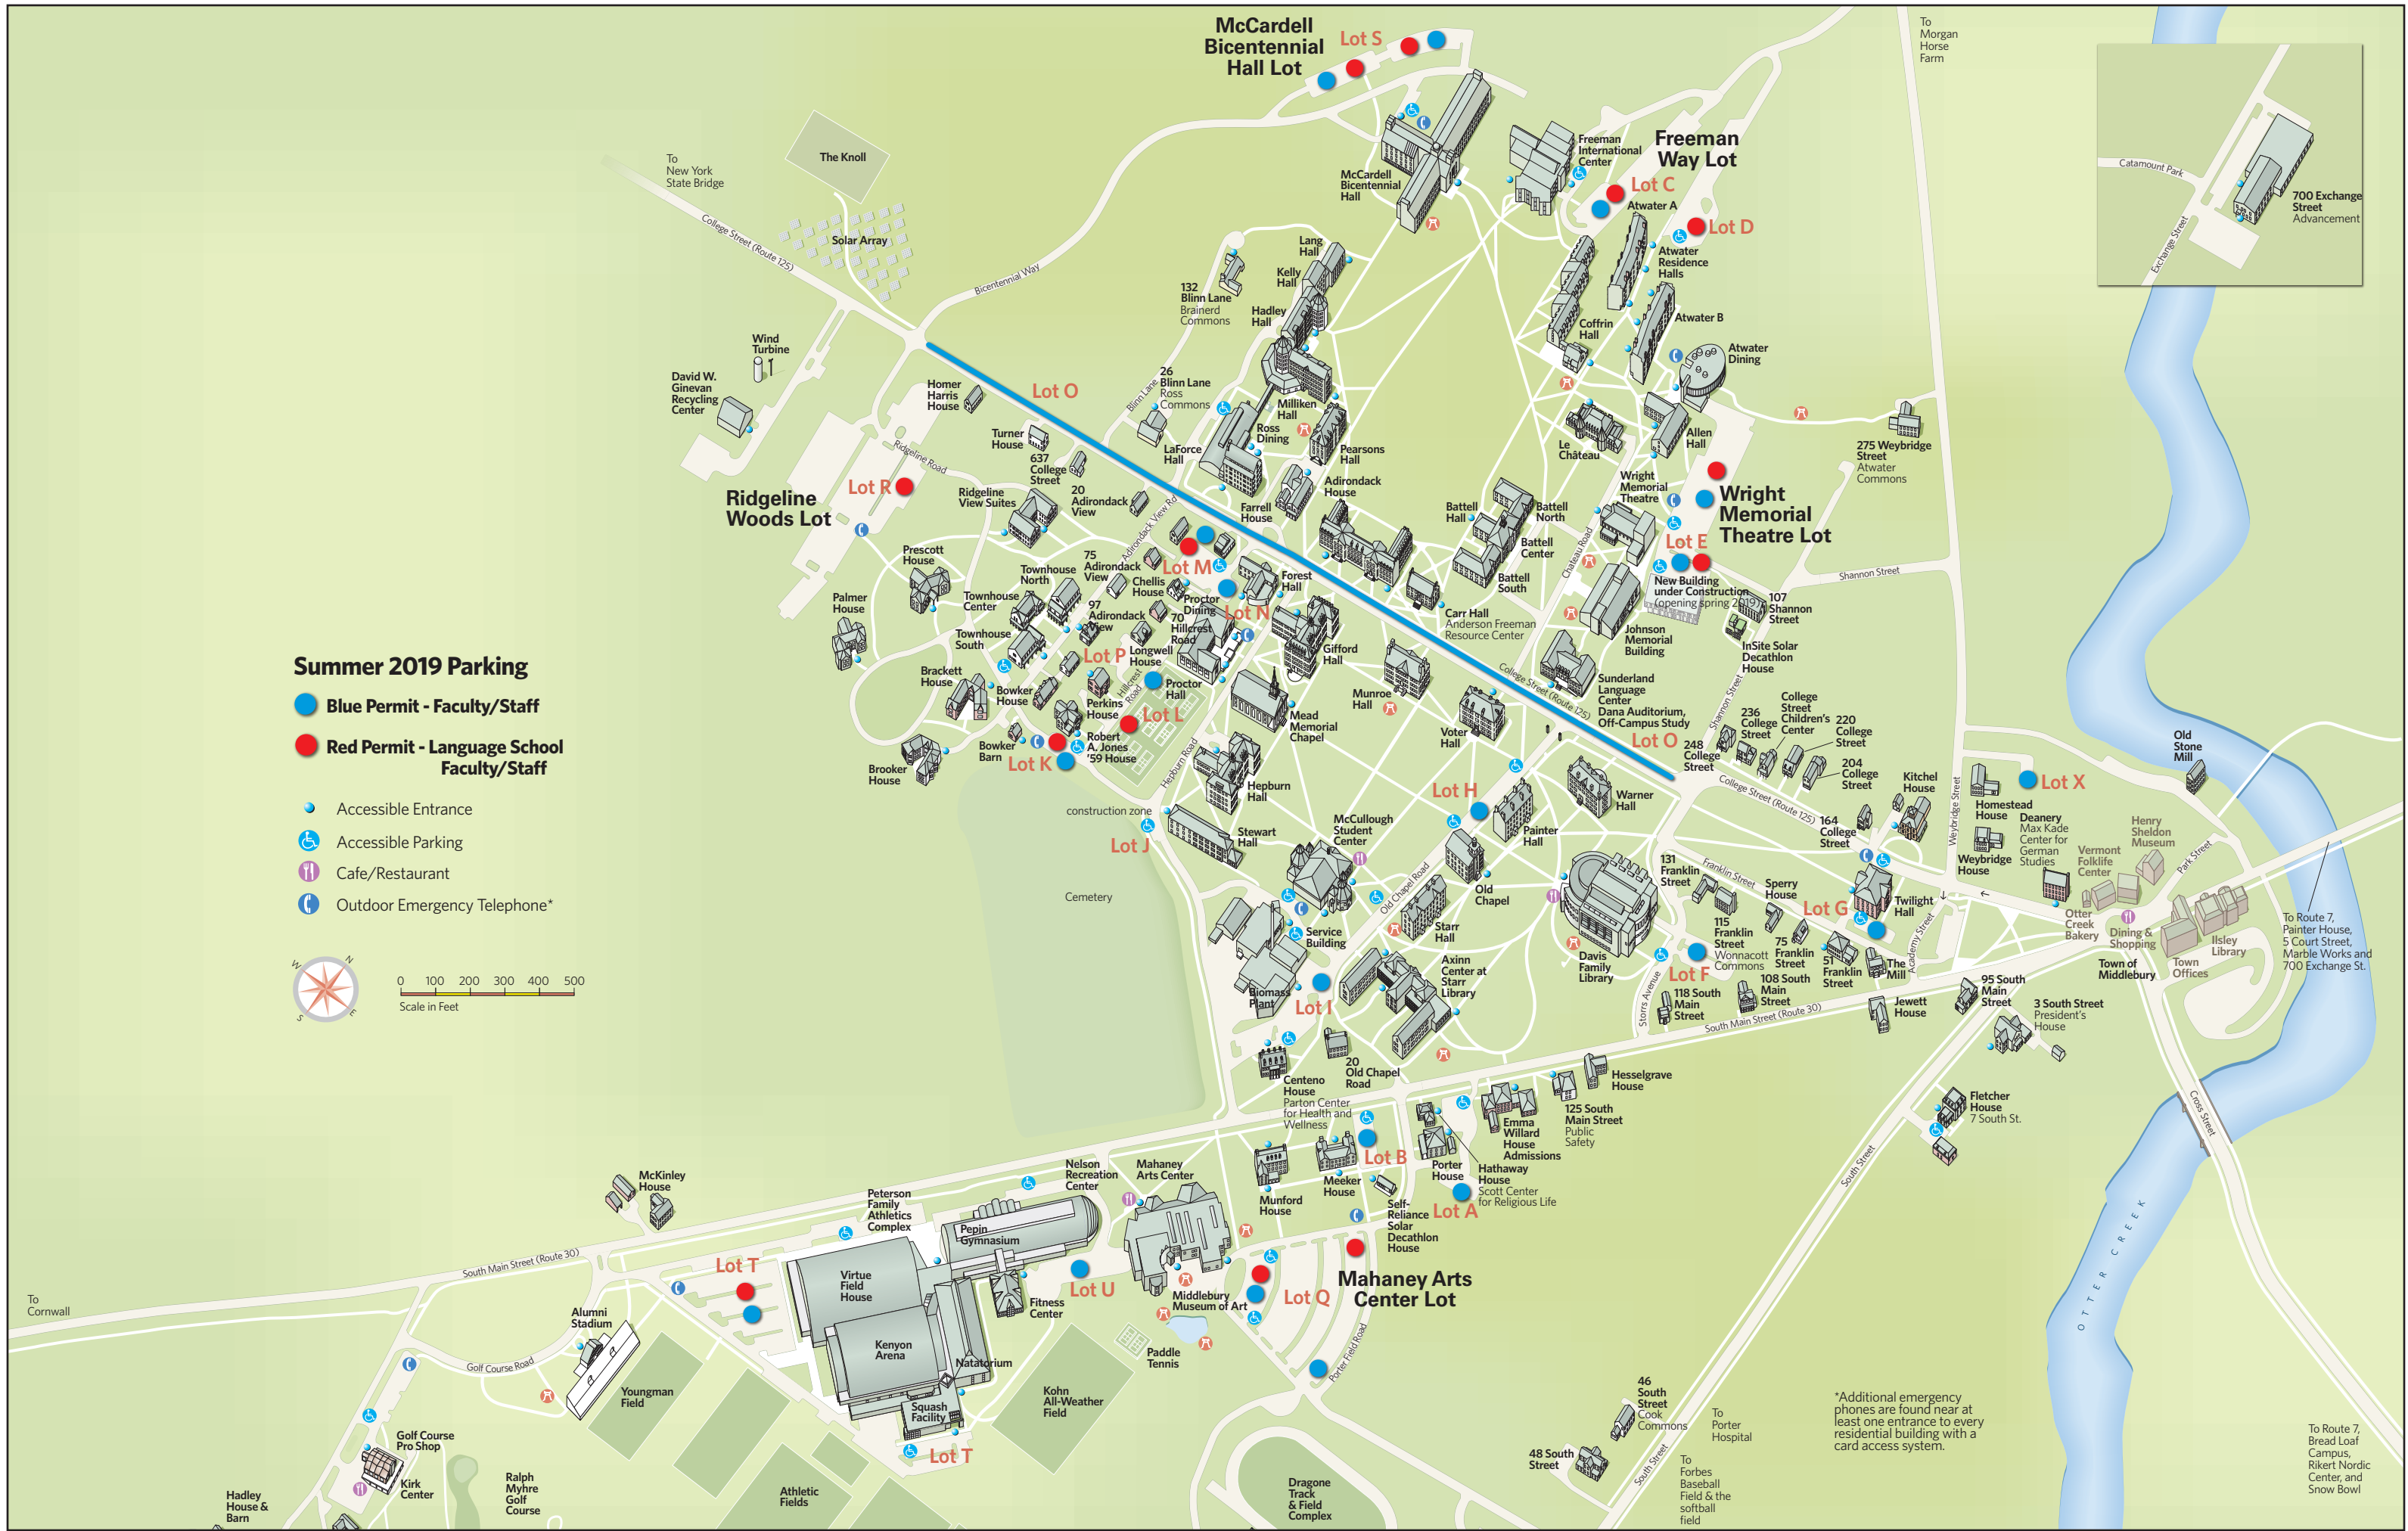

Summer 2019 Parking

- Blue Permit - Faculty/Staff
- Red Permit - Language School Faculty/Staff

- Accessible Entrance
- Accessible Parking
- Cafe/Restaurant
- Outdoor Emergency Telephone*

*Additional emergency phones are found near at least one entrance to every residential building with a card access system.

To Route 7, Bread Loaf Campus, Rikert Nordic Center, and Snow Bowl