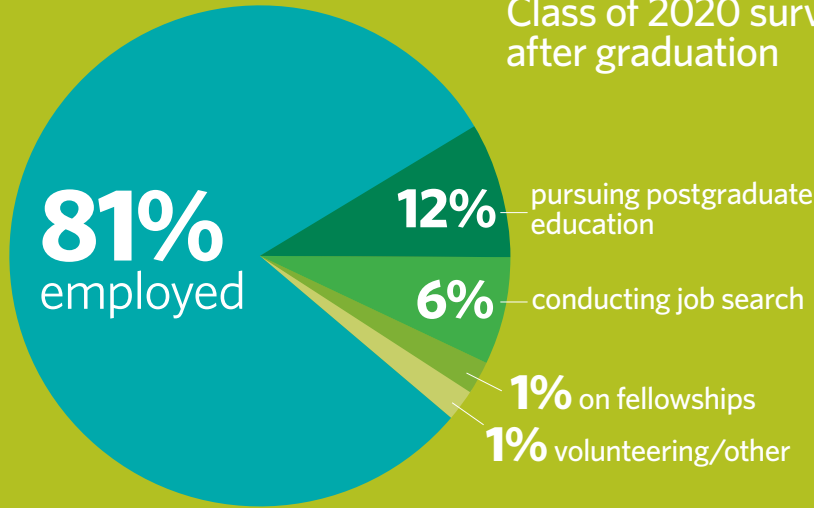

WHO WE ARE

6 career advisors with focus in specific fields

14 total staff members

7 student peer career advisors

JOBS AND INTERNSHIPS

90 info sessions with employers

750 employer and informational interviews

25,000 opportunities in our online database

\$675,000 of summer internship funding

75%+ students have had at least one internship by graduation

4,500 alumni mentoring volunteers on Midd2Midd

AROUND CAMPUS

190 events and workshops

4,700 drop-ins and appointments with advisors

3,500 program attendees

WHERE MIDDLEBURY GRADUATES GO

Class of 2020 surveyed six months after graduation

93%

cohort acceptance rate into medical school