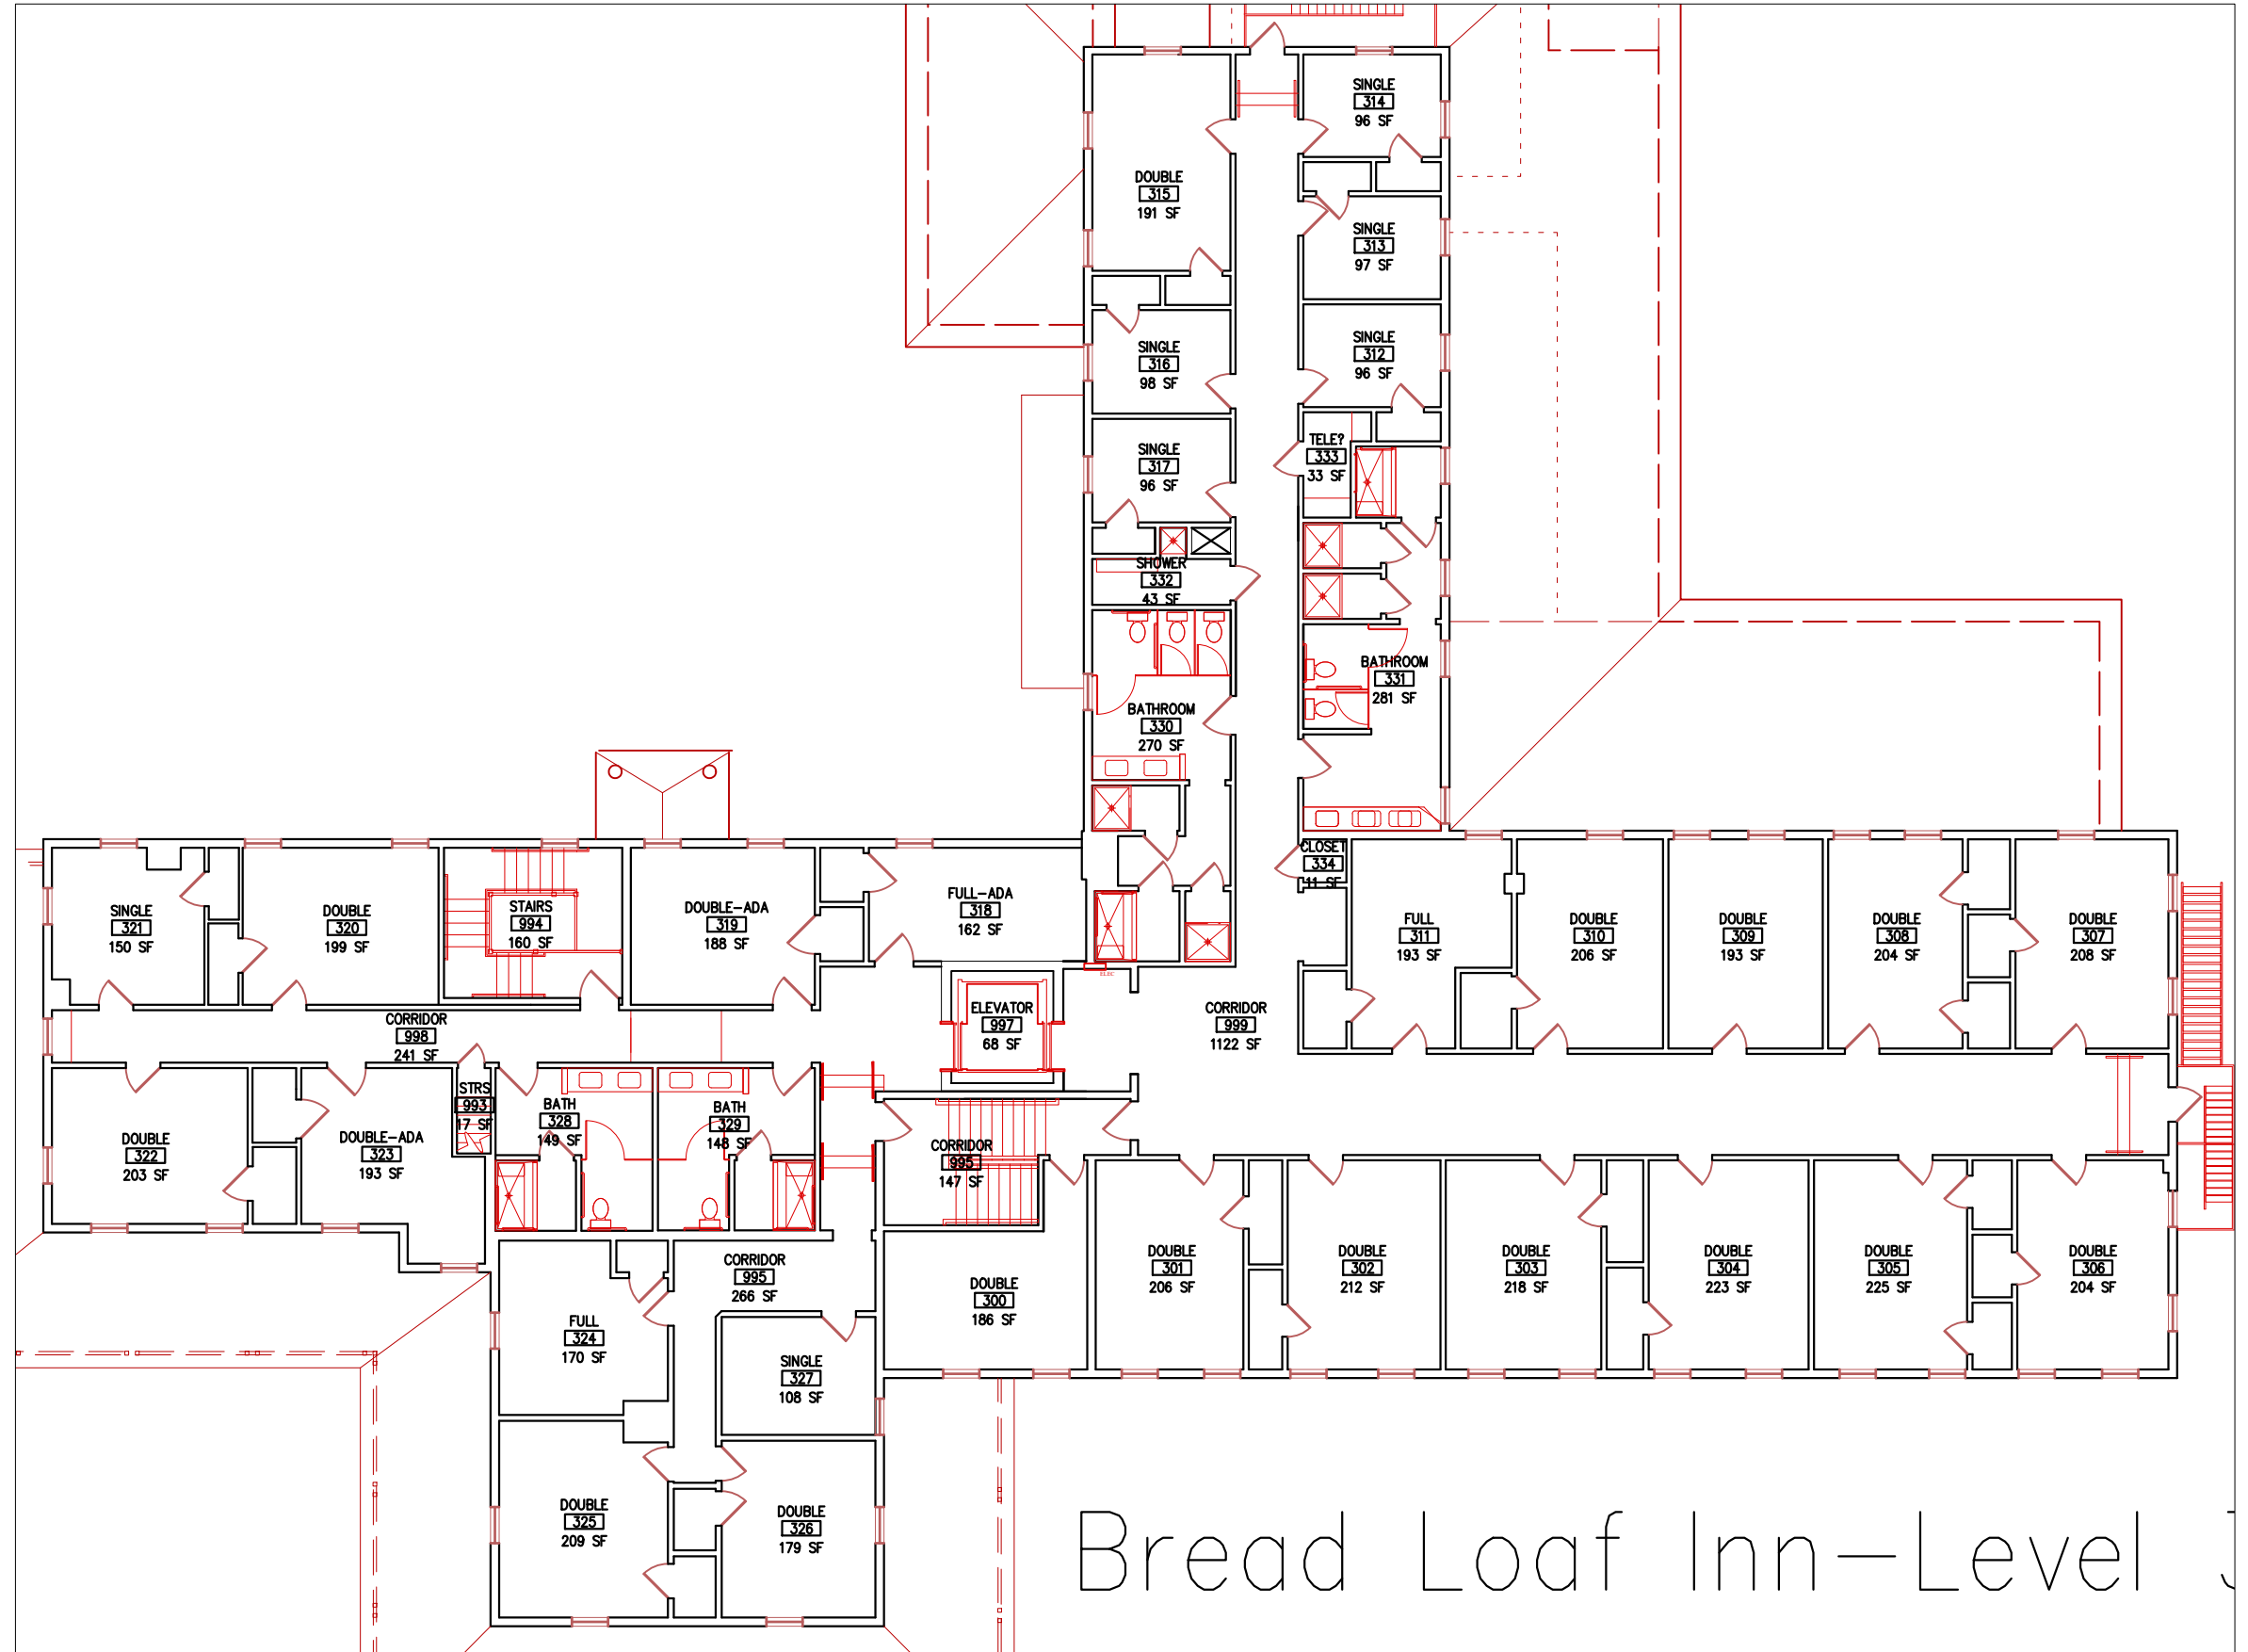

BREAD LOAF INN

Second Floor

SECOND FLOOR BED COUNT:

SINGLES: 6

DOUBLES: 18 (36)

FULL: 2 (4)

TOTAL CAPACITY = 44

(46 if 2 people in full size bed)

Total Capacity (2nd & 3rd Floors) = 90

Total Capacity (2nd & 3rd Floors if 2 in FULL beds) = 95

SINGLE = 1 twin bed

DOUBLE = 2 twin beds

FULL = 1 full size bed

Bread Loaf Inn Level

BREAD LOAF INN

Third Floor

SINGLE = 1 twin bed
 DOUBLE = 2 twin beds
 FULL = 1 full size bed

Bread Loaf Inn—Level 3