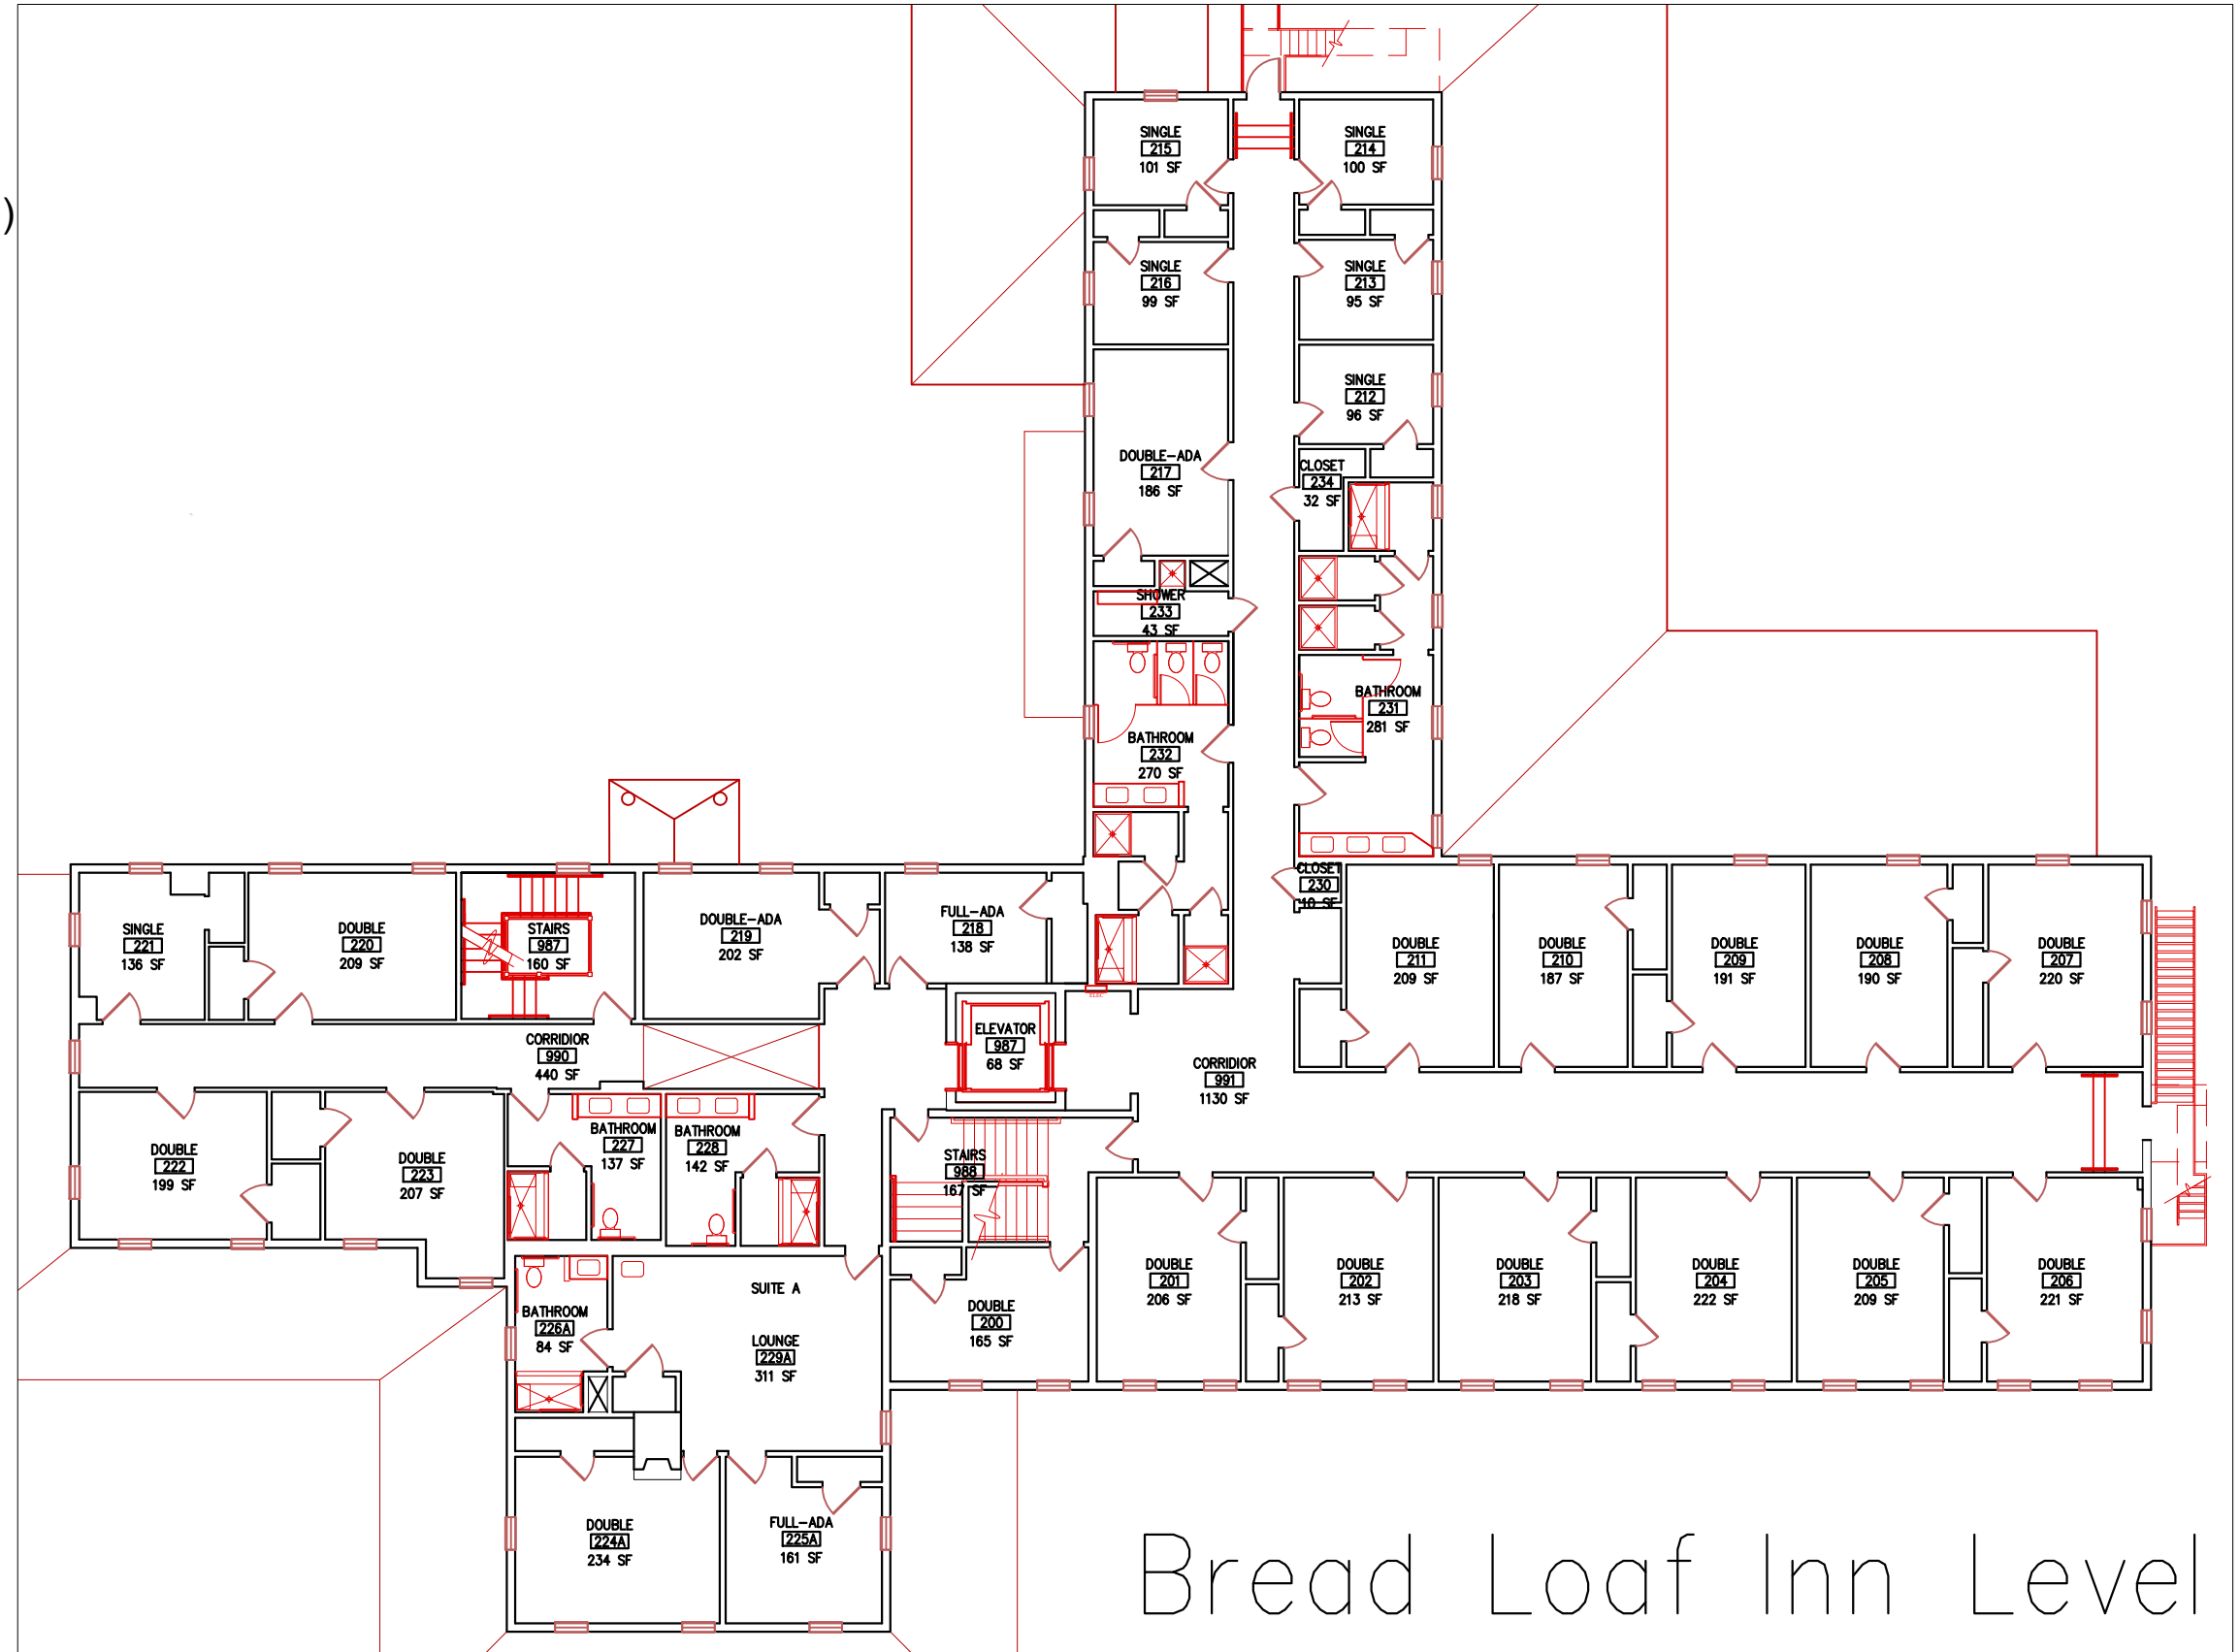

BREAD LOAF INN

Second Floor

SECOND FLOOR BED COUNT:

SINGLES: 6

DOUBLES: 18 (36)

FULL: 2 (4)

TOTAL CAPACITY = 44

(46 if 2 people in full size bed)

Total Capacity (2nd & 3rd Floors) = 90

Total Capacity (2nd & 3rd Floors if 2 in FULL beds) = 95

SINGLE = 1 twin bed

DOUBLE = 2 twin beds

FULL = 1 full size bed

Bread Loaf Inn Level

BREAD LOAF INN

Third Floor

THIRD FLOOR BED COUNT:

SINGLES: 7
 DOUBLES: 18 (36)
 FULL: 3 (6)

TOTAL CAPACITY = 46
 (49 if 2 people in full size bed)

Total Capacity (2nd & 3rd Floors) = 90
 Total Capacity (2nd & 3rd Floors if 2 in FULL beds) = 95

SINGLE = 1 twin bed
 DOUBLE = 2 twin beds
 FULL = 1 full size bed

Bread Loaf Inn—Level 3