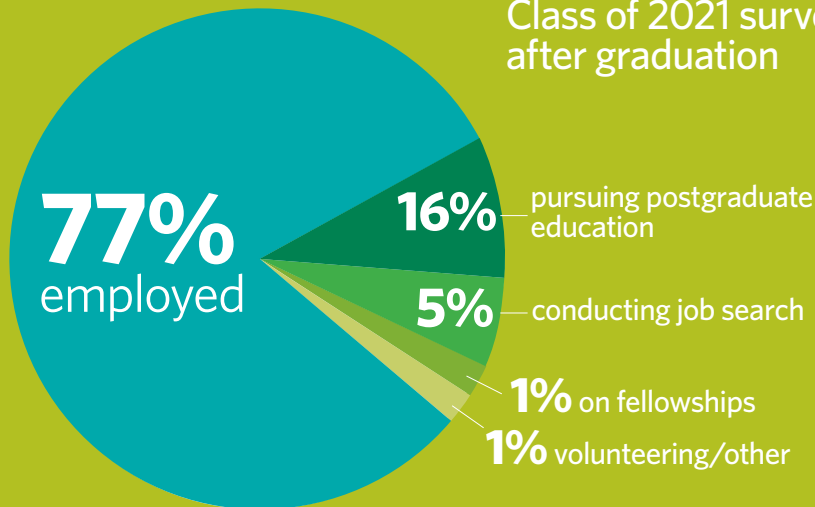

WHERE MIDDLEBURY GRADUATES GO

Class of 2021 surveyed six months after graduation

SAMPLE GRADUATE SCHOOLS

Columbia University
University of Oxford
Harvard University
University of California, Berkeley
Johns Hopkins University
London School of Economics
Vanderbilt University
New York University
University of Edinburgh
Cornell University
Northwestern University
Middlebury Institute of International Studies
Duke University
University of Chicago

TOP CAREER FIELDS

18% financial services
13% consulting
11% arts, media, and communications
11% science and health care
11% education
9% government, law, and policy
8% technology
7% environment, energy, and agriculture
5% social impact

Please note percentages do not reflect industry overlap (e.g., environmental law, social impact investing, etc.)

Middlebury College
Center for Careers and Internships

Kitchel House • go.middlebury.edu/ccl • cci@middlebury.edu • 802-443-5100 • @middCCI