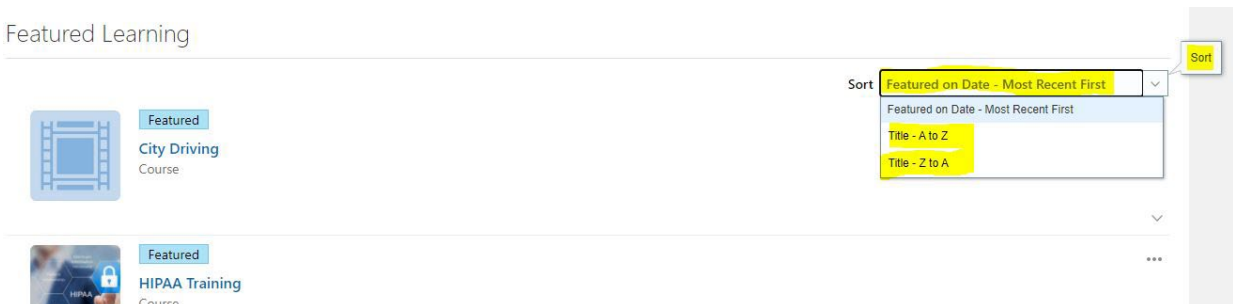

How to Browse the Oracle Learn Course Catalog and Enroll in a Course:

1. Navigate to My Learning from the “Me” tab on the Oracle home page.

2. Click on “Browse Catalog”

3. Select “Featured Learning” to see a full list of courses. Or select one of the categories to explore courses related to the topic.

4. Selecting “Featured Learning” will bring you to the list of courses. It will default to sort by “Featured on Date”. You may change this to sort by “Title” by selecting the drop down.

5. Selecting a specific category will show you those courses related to the topic.