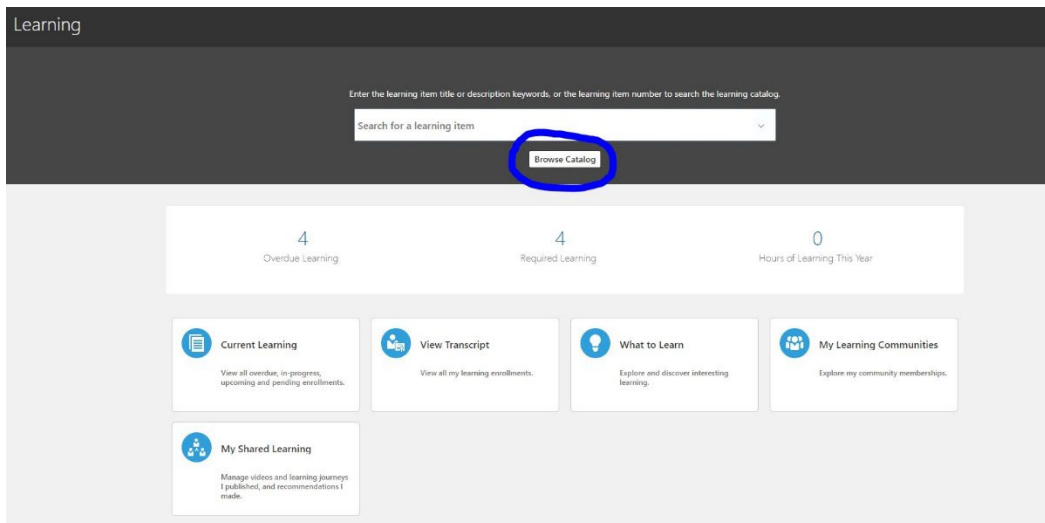

How to Browse the Oracle Learn Course Catalog and Enroll in a Course:

1. Navigate to My Learning from the “Me” tab on the Oracle home page.

2. Click on “Browse Catalog”

3. Select “Featured Learning” to see a full list of courses. Or select one of the categories to explore courses related to the topic.

4. Selecting “Featured Learning” will bring you to the list of courses. It will default to sort by “Featured on Date”. You may change this to sort by “Title” by selecting the drop down.

5. Selecting a specific category will show you those courses related to the topic.