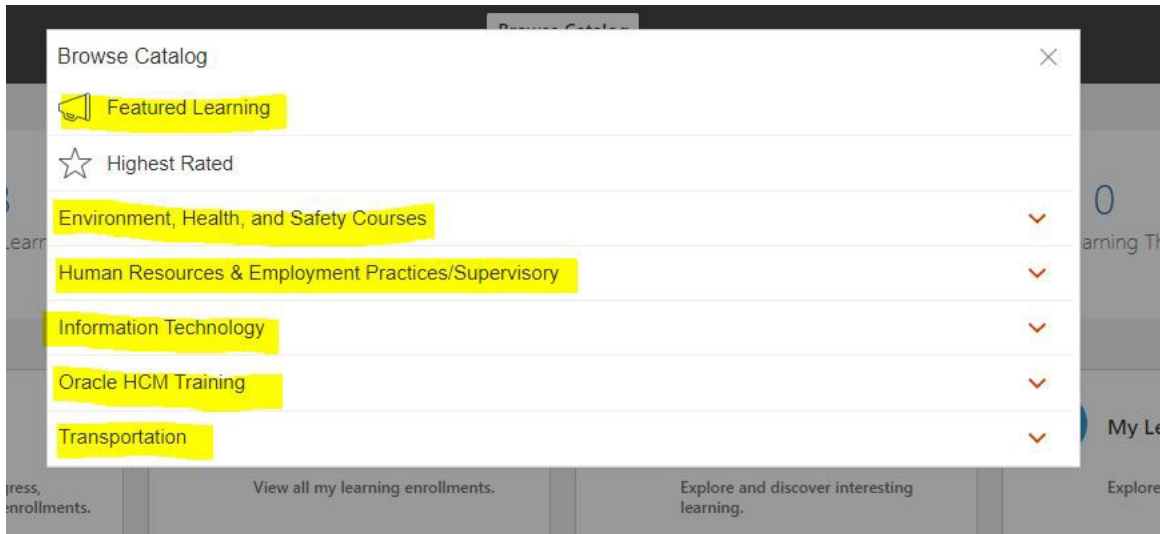

How to Browse the Oracle Learn Course Catalog and Enroll in a Course:

1. Navigate to My Learning from the “Me” tab on the Oracle home page.

2. Click on “Browse Catalog”

3. Select “Featured Learning” to see a full list of courses. Or select one of the categories to explore courses related to the topic.

4. Selecting “Featured Learning” will bring you to the list of courses. It will default to sort by “Featured on Date”. You may change this to sort by “Title” by selecting the drop down.

5. Selecting a specific category will show you those courses related to the topic.