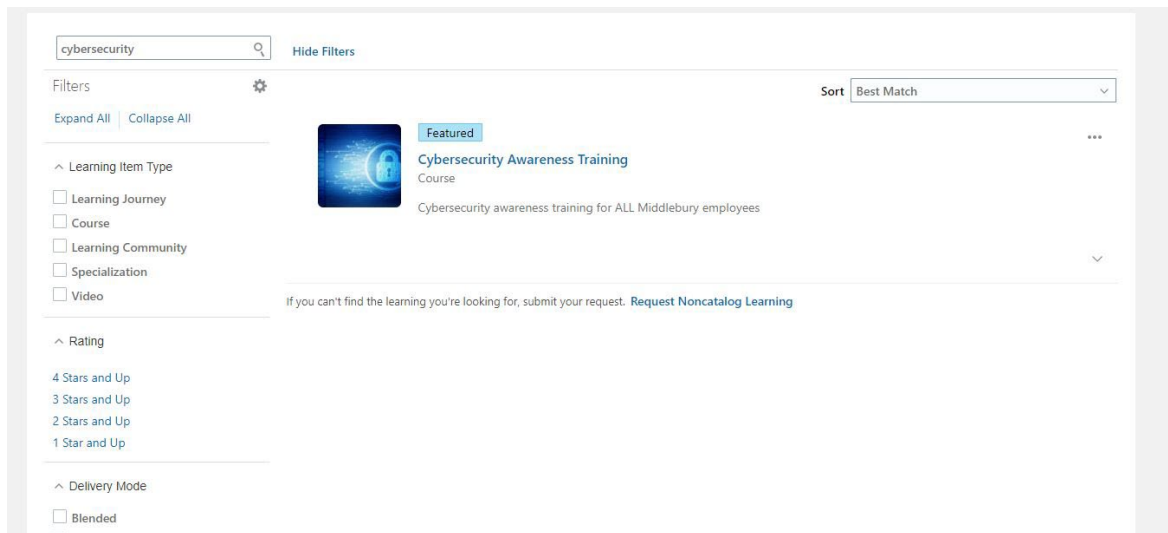

How to Browse the Oracle Learn Course Catalog and Enroll in a Course:

1. Navigate to My Learning from the “Me” tab on the Oracle home page.

2. Click on “Browse Catalog”

3. Select “Featured Learning” to see a full list of courses. Or select one of the categories to explore courses related to the topic.

4. Selecting “Featured Learning” will bring you to the list of courses. It will default to sort by “Featured on Date”. You may change this to sort by “Title” by selecting the drop down.

5. Selecting a specific category will show you those courses related to the topic.

6. To search for a specific course by name or keyword, select "Search" in the top right corner on the "Featured Learning" page.

7. Type in the name of the course or a keyword and then select "Advanced Search".

8. From here, your course should appear. If you do not see it, try searching by one keyword.

9. To enroll in the course, click on the title of the course.

10. This will bring you to the course page where you will select "Enroll" at the top of the screen.