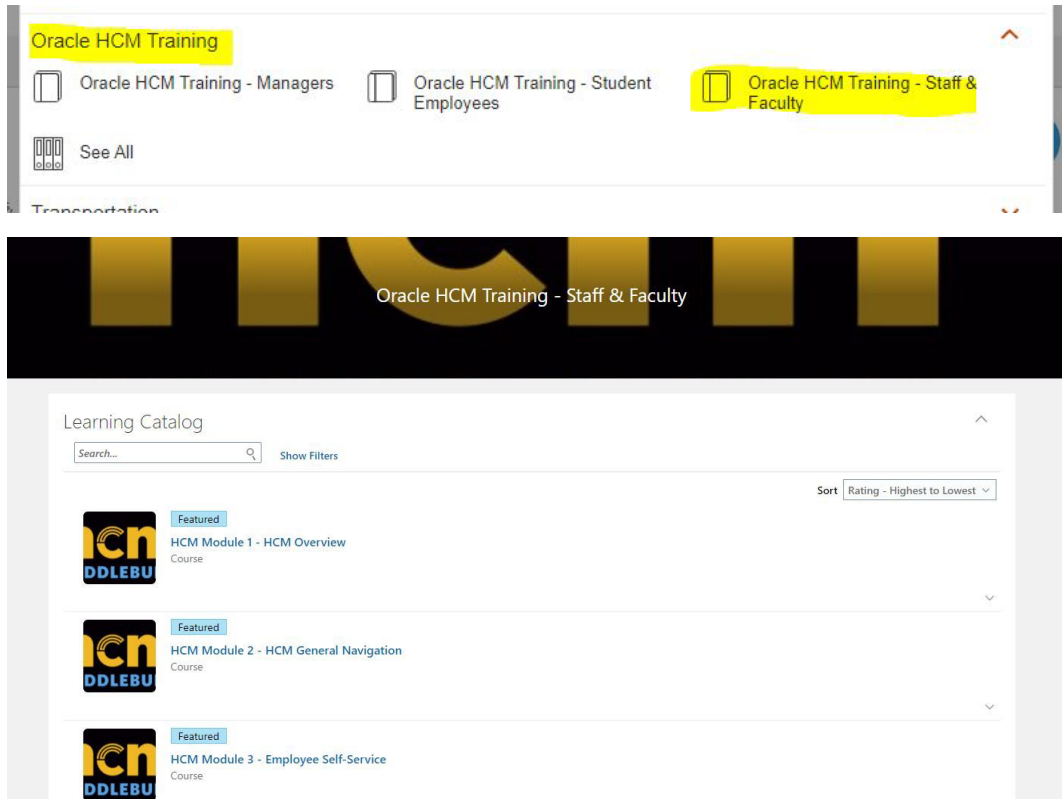

How to Browse the Oracle Learn Course Catalog and Enroll in a Course:

1. Navigate to My Learning from the “Me” tab on the Oracle home page.

2. Click on “Browse Catalog”

3. Select “Featured Learning” to see a full list of courses. Or select one of the categories to explore courses related to the topic.

4. Selecting “Featured Learning” will bring you to the list of courses. It will default to sort by “Featured on Date”. You may change this to sort by “Title” by selecting the drop down.

5. Selecting a specific category will show you those courses related to the topic.