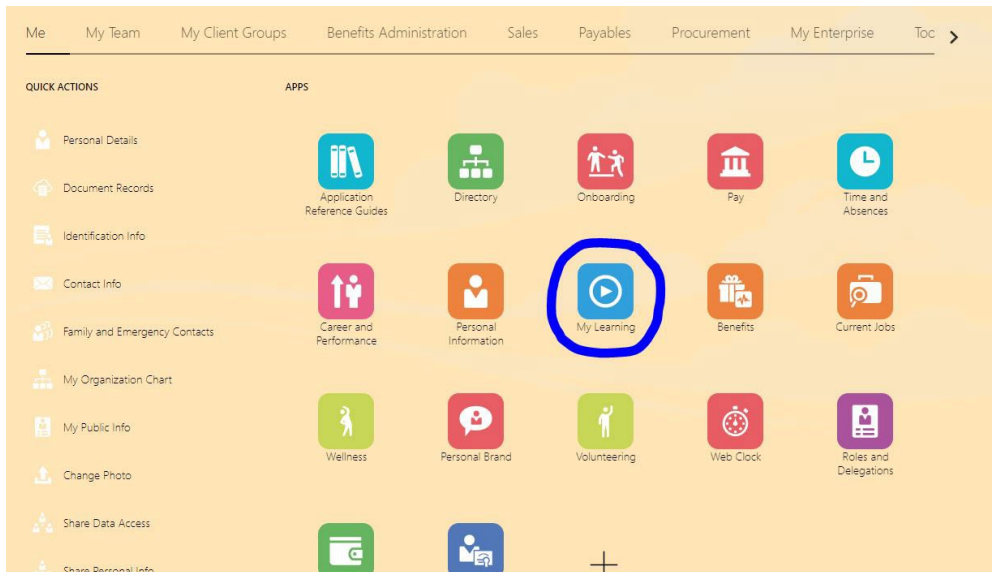

How to Browse the Oracle Learn Course Catalog and Enroll in a Course:

1. Navigate to My Learning from the “Me” tab on the Oracle home page.

2. Click on “Browse Catalog”

3. Select “Featured Learning” to see a full list of courses. Or select one of the categories to explore courses related to the topic.

4. Selecting “Featured Learning” will bring you to the list of courses. It will default to sort by “Featured on Date”. You may change this to sort by “Title” by selecting the drop down.

5. Selecting a specific category will show you those courses related to the topic.