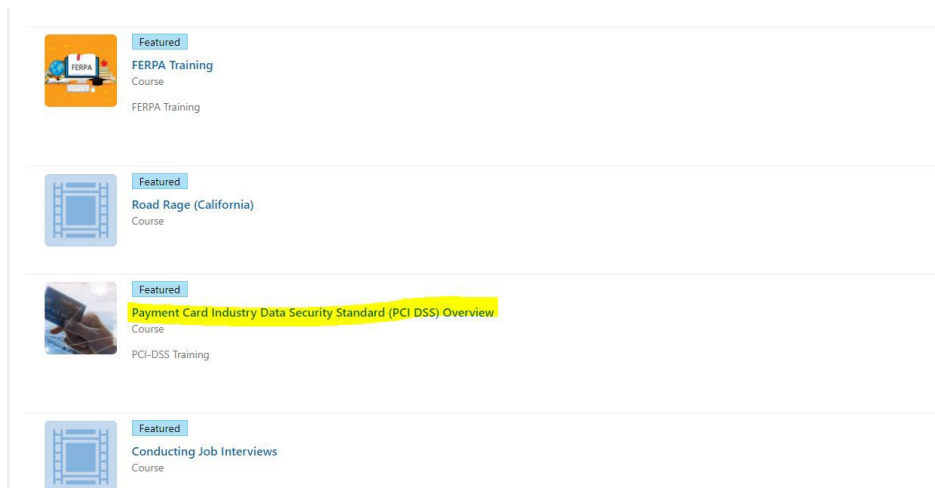

4. Selecting “Featured Learning” will bring you to the list of courses. It will default to sort by “Featured on Date”. You may change this to sort by “Title” by selecting the drop down.

5. Selecting a specific category will show you those courses related to the topic.

6. To search for a specific course by name or keyword, select "Search" in the top right corner on the "Featured Learning" page.

7. Type in the name of the course or a keyword and then select "Advanced Search".

8. From here, your course should appear. If you do not see it, try searching by one keyword.

9. To enroll in the course, click on the title of the course.

10. This will bring you to the course page where you will select "Enroll" at the top of the screen.