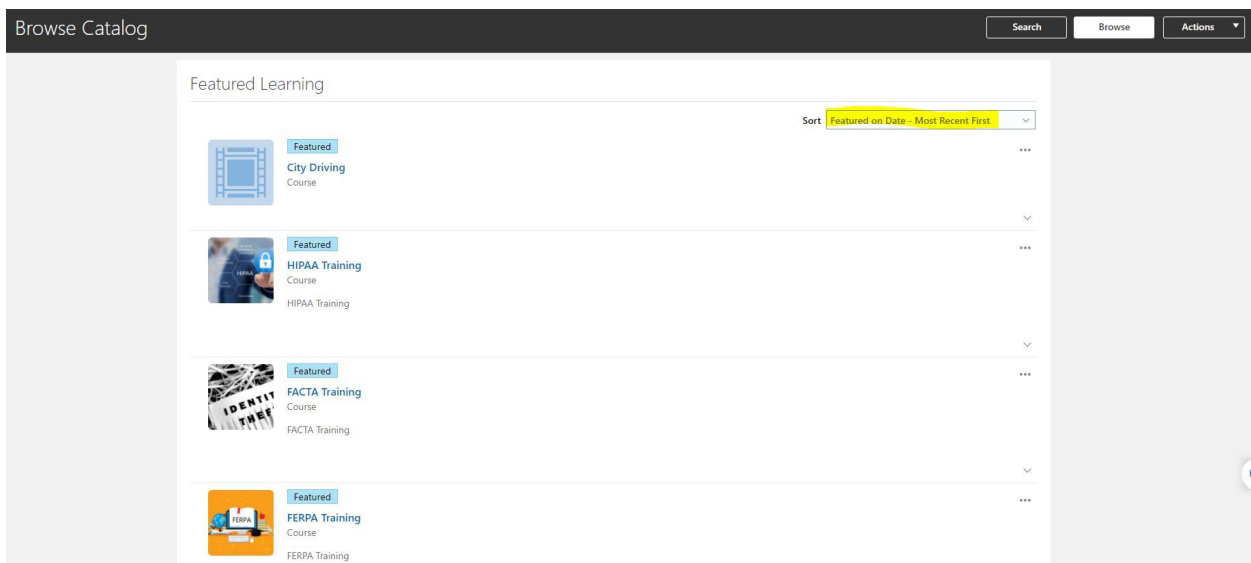

How to Browse the Oracle Learn Course Catalog and Enroll in a Course:

1. Navigate to My Learning from the “Me” tab on the Oracle home page.

2. Click on “Browse Catalog”

3. Select “Featured Learning” to see a full list of courses. Or select one of the categories to explore courses related to the topic.

4. Selecting “Featured Learning” will bring you to the list of courses. It will default to sort by “Featured on Date”. You may change this to sort by “Title” by selecting the drop down.

5. Selecting a specific category will show you those courses related to the topic.