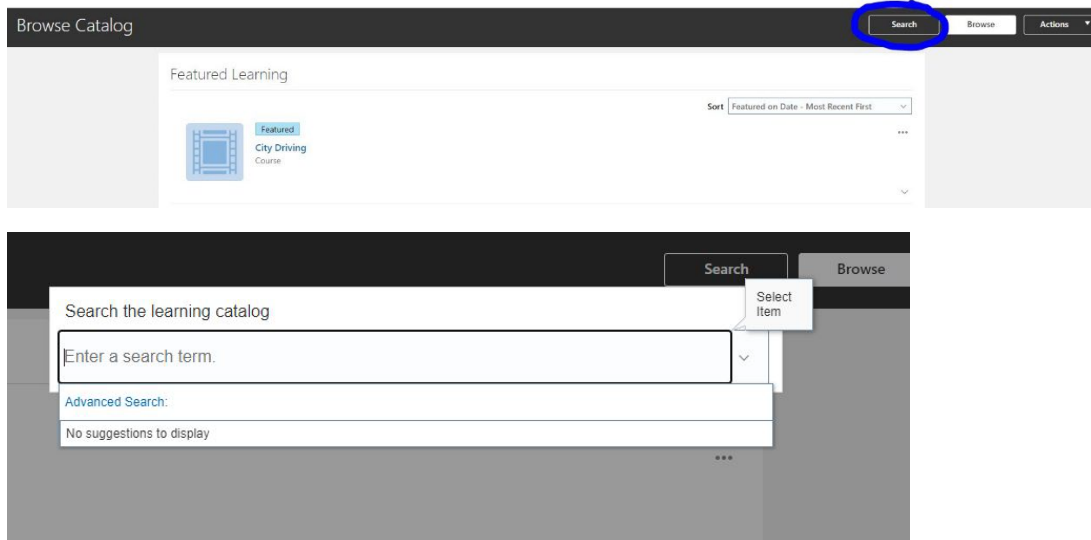

6. To search for a specific course by name or keyword, select "Search" in the top right corner on the "Featured Learning" page.