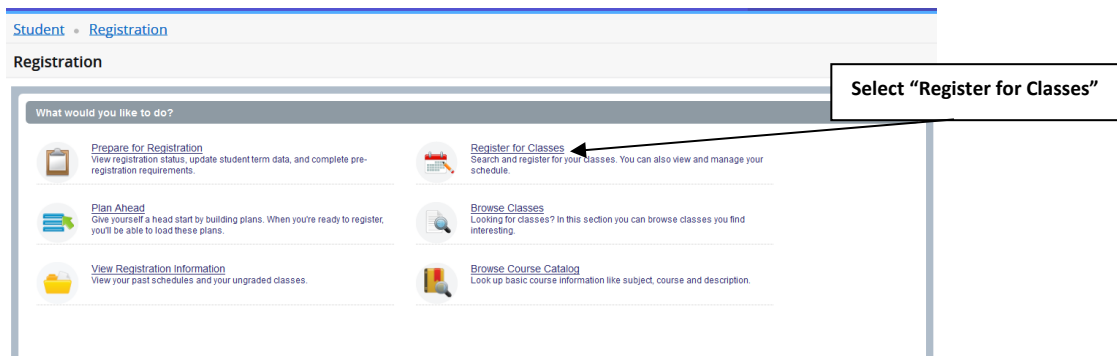

Instructions on Registering for Bread Loaf School of English Courses:

1. Begin by navigating to Banner 9:

<https://reg-prod.ec.middlebury.edu/StudentRegistrationSsb/ssb/registration>

We recommend using Firefox on either your Mac or PC. Your login credentials are your Middlebury email and password.

To protect your privacy, always exit and close your browser after each use.

2. To Register for your Bread Loaf course choices, you will first select the “Register for Classes” link.

3. Log in to Banner 9. Your login credentials are your Middlebury email and password.

4. Select the appropriate term by clicking on the drop down menu and highlight the “Summer 2021-BLSE” link

Then press “Continue”

- Select the “**Enter CRNs**” tab and enter the CRN (course registration number) of the course(s) for which you would like to enroll. Select “**Add Another CRN**” to enter an additional CRN (maximum of 2 credits) then select “**Add to Summary**”.

- Summary Window:** The Bread Loaf School of English courses you have selected will appear in the “Summary” window (A) located on the bottom right corner of your screen. Each course will be marked as “Pending” (B) in the Summary window.