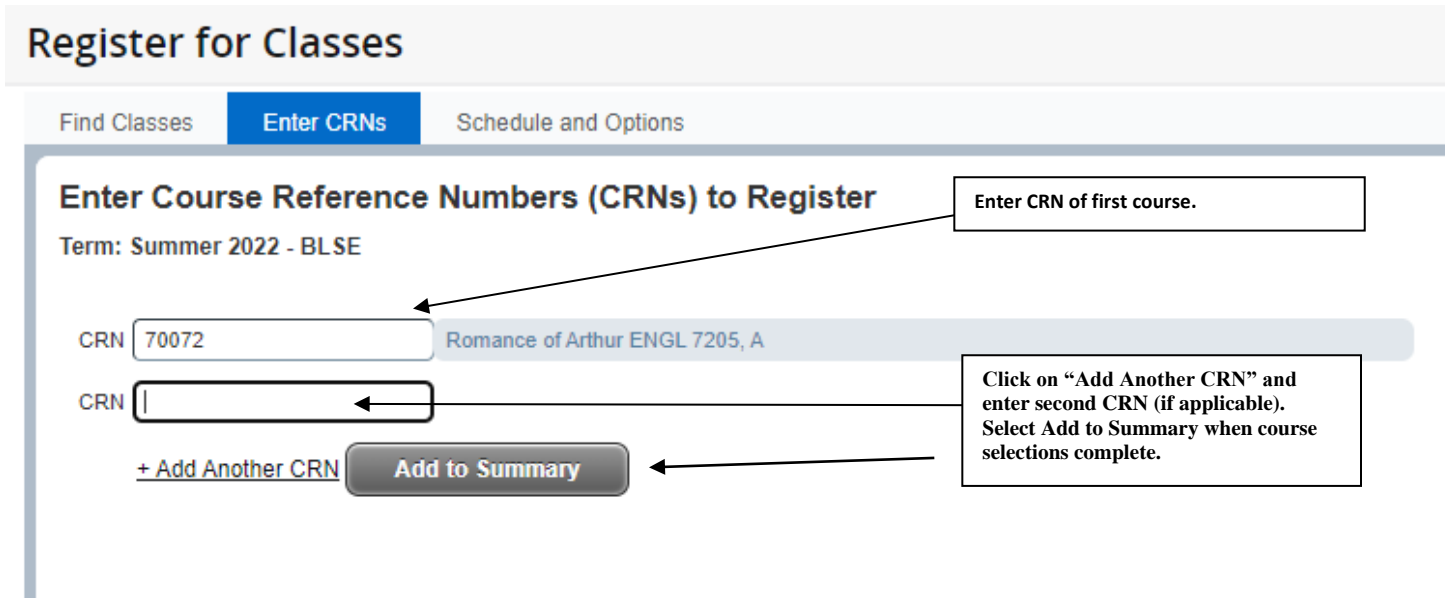

Instructions on Registering for Bread Loaf School of English Courses:

1. Begin by navigating to Banner 9:

<https://reg-prod.ec.middlebury.edu/StudentRegistrationSsb/ssb/registration>

We recommend using Firefox on either your Mac or PC. Your login credentials are your Middlebury email and password.

To protect your privacy, always exit and close your browser after each use.

2. To Register for your Bread Loaf course choices, you will first select the “Register for Classes” link.

3. Log in to Banner 9. Your login credentials are your Middlebury email and password.

4. Select the appropriate term by clicking on the drop down menu and highlight the “Summer 2021-BLSE” link

Then press “Continue”

- Select the “**Enter CRNs**” tab and enter the CRN (course registration number) of the course(s) for which you would like to enroll. Select “**Add Another CRN**” to enter an additional CRN (maximum of 2 credits) then select “**Add to Summary**”.

- Summary Window:** The Bread Loaf School of English courses you have selected will appear in the “Summary” window (A) located on the bottom right corner of your screen. Each course will be marked as “Pending” (B) in the Summary window.