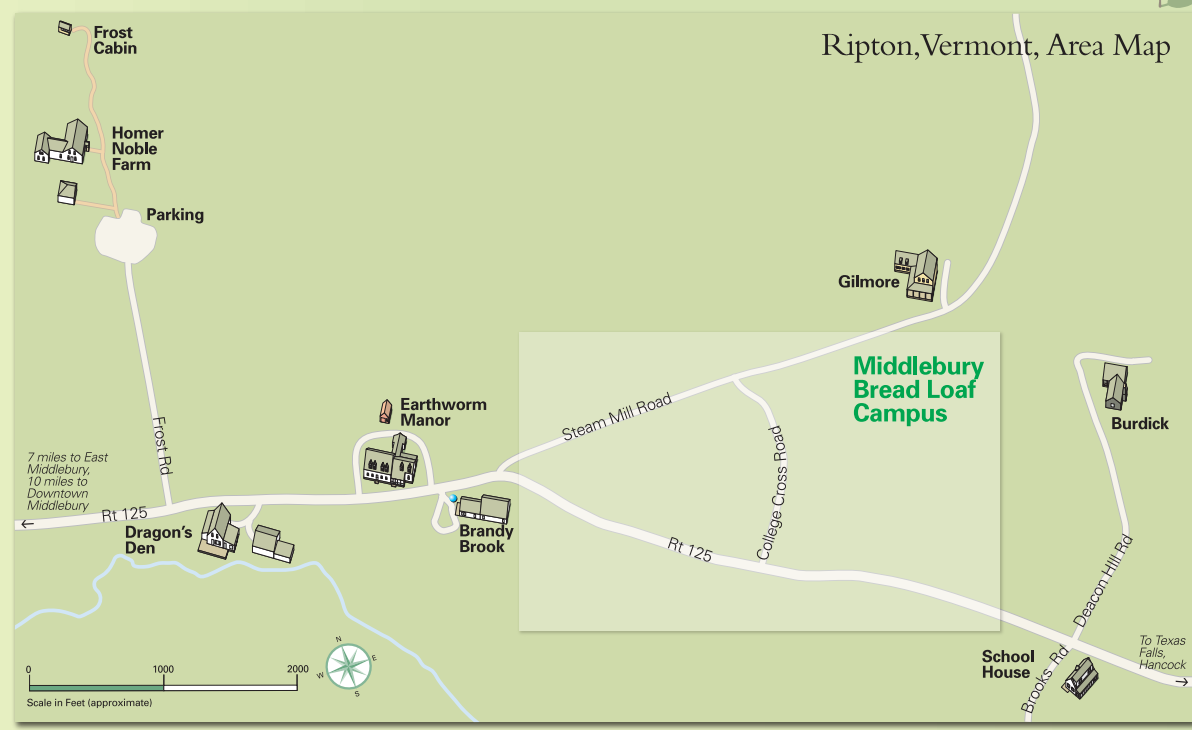

Middlebury College Bread Loaf Campus

RIPTON, VERMONT

- Accessible Entrance
- Accessible Parking
- Outdoor Emergency Telephone

To School House & Burdick
To Texas Falls, Hancock