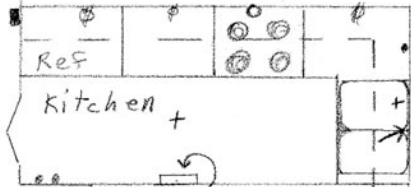

College Street

30 College Apt D

Living / Dining Room

LEGEND

- ⊕ = 110v outlet
- ⊕ = 110v 4 unit outlet
- ⊙ = 220v outlet
- = light switch
- ∇ = phone hook-up
- + = wall/ceiling light
- ⊕ = heat thermostat

||||| = heat unit

www = window

∩ = door

Circuit Breaker Box

Building Hall Way

Down