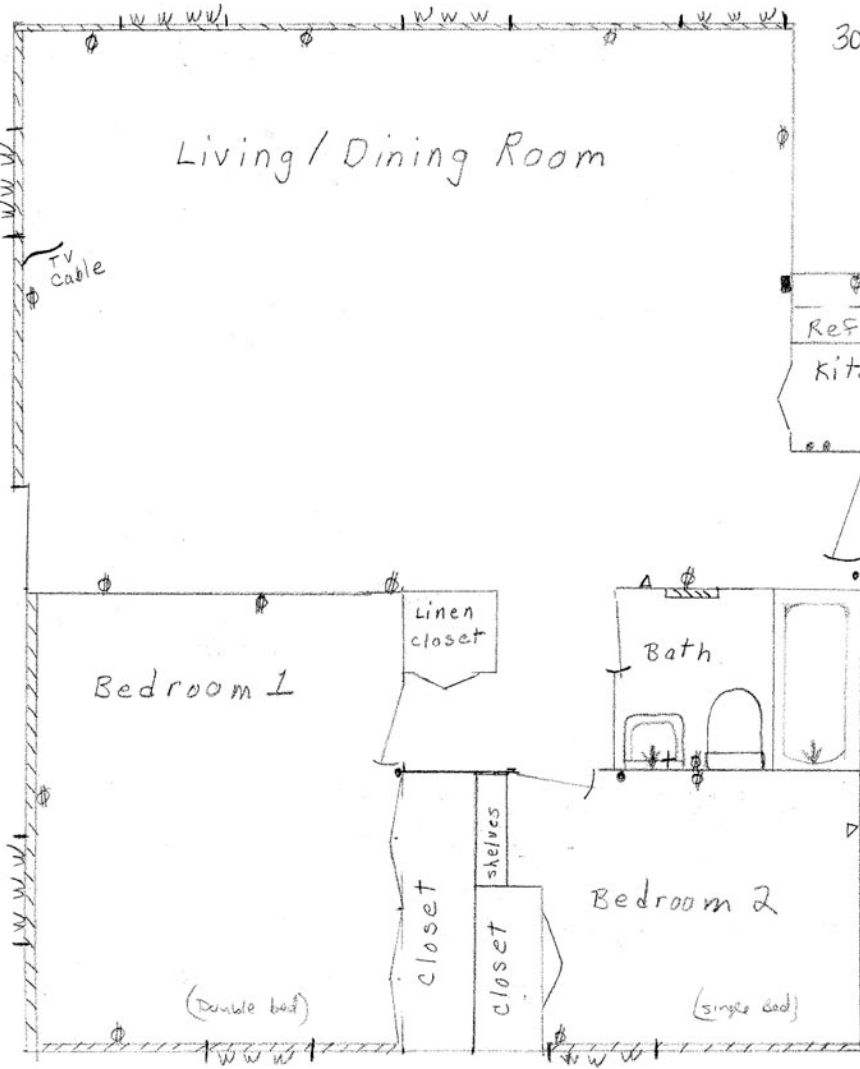

College Street

30 College Apt D

Living / Dining Room

LEGEND

- ⊕ = 110v outlet
- ⊕ = 110v 4 unit outlet
- ⊙ = 220v outlet
- = light switch
- ∇ = phone hook-up
- + = wall/ceiling light
- ⊕ = heat thermostat

||||| = heat unit

www = window

∩ = door

Circuit Breaker Box

Building Hall Way

Down