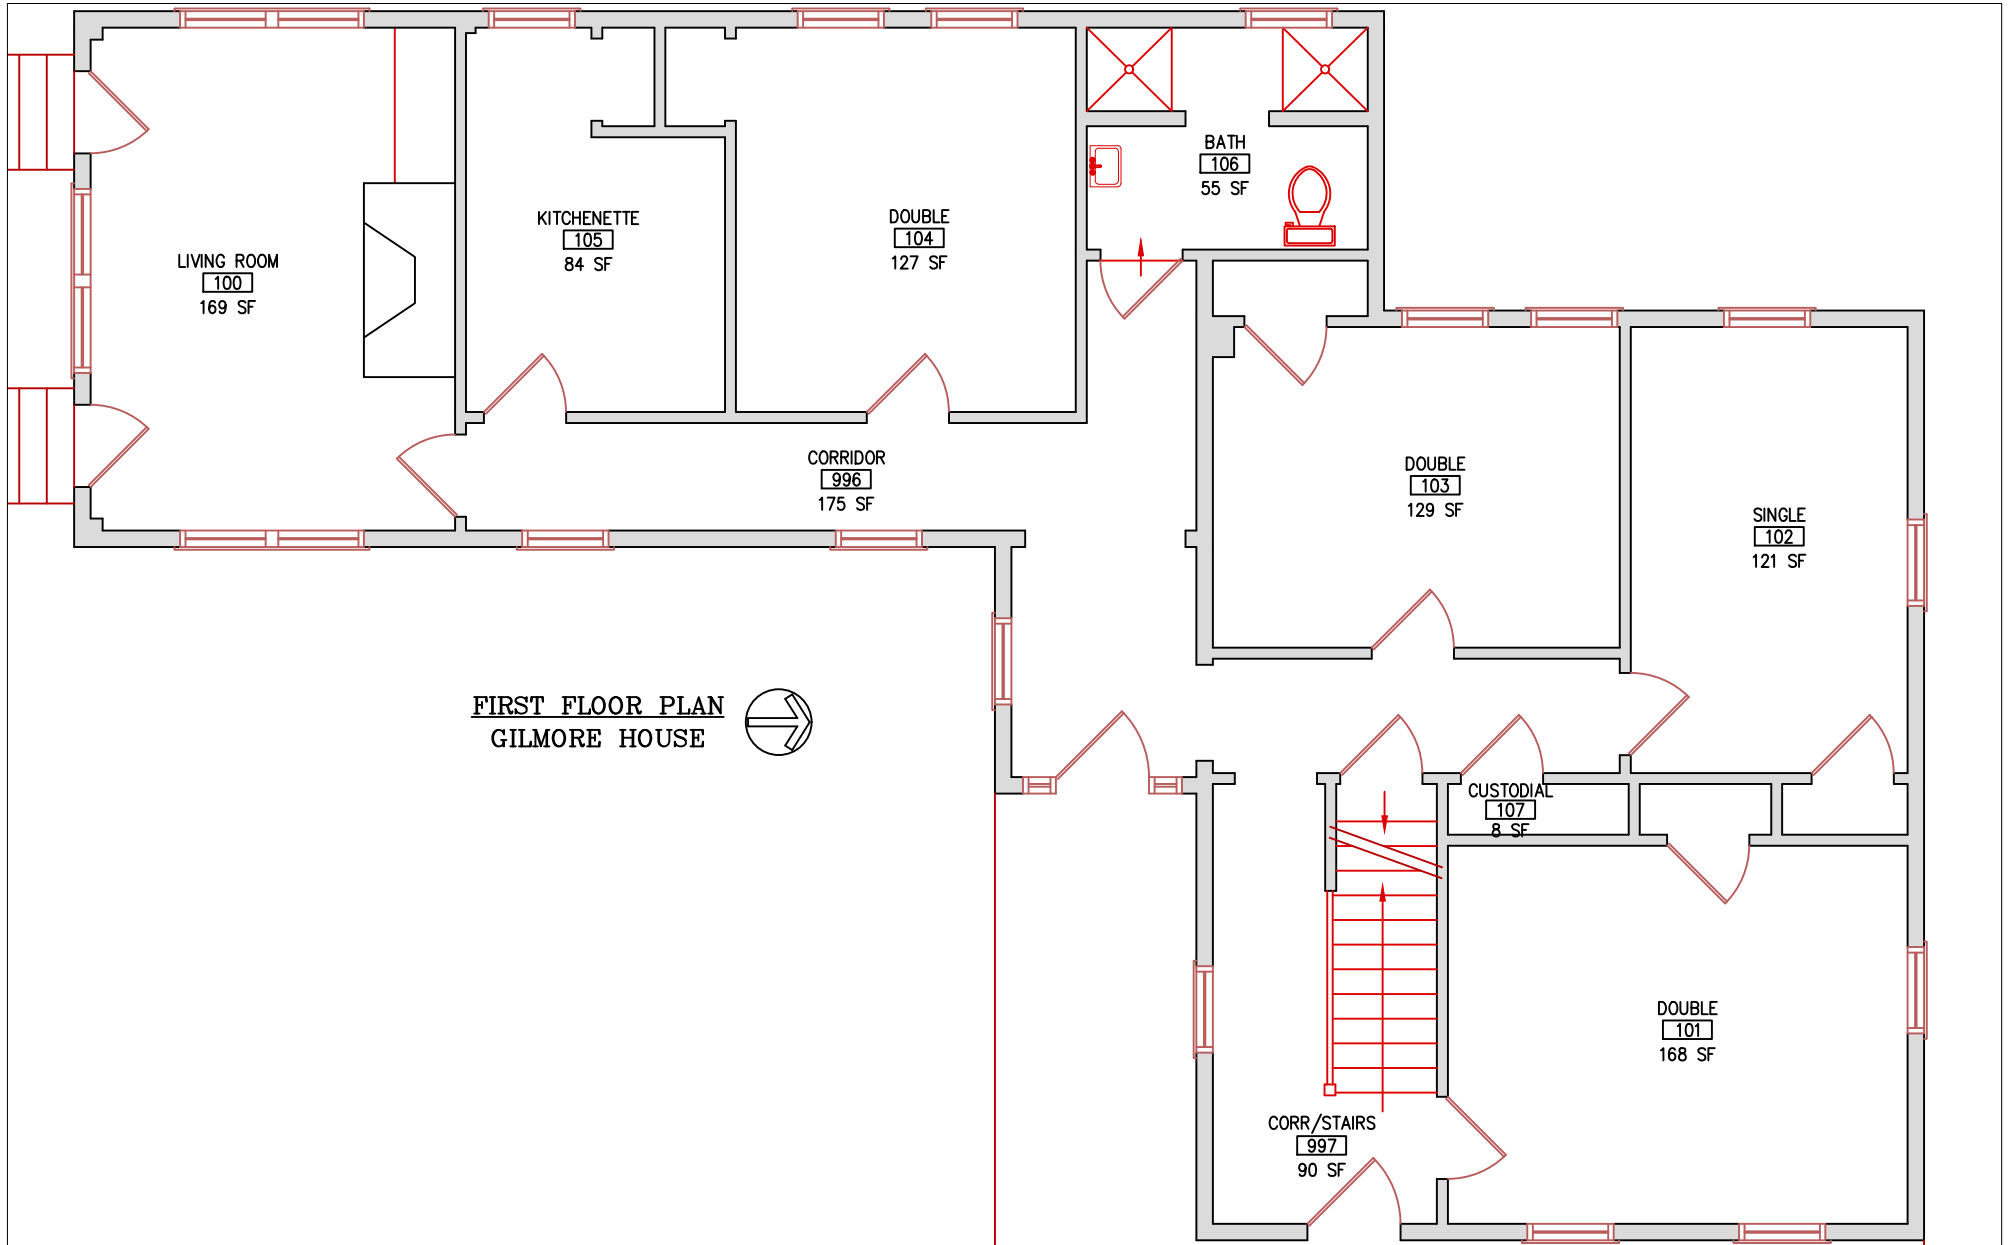

GILMORE

FIRST FLOOR

FIRST FLOOR BED COUNT:

SINGLE: 1

DOUBLES: 3 (6)

TOTAL CAPACITY = 7

Total Capacity (1st & 2nd Floors) = 14

SINGLE = 1 twin bed

DOUBLE = 2 twin beds

TRIPLE = 3 twin beds

GILMORE

SECOND FLOOR

SECOND FLOOR BED COUNT:

SINGLES: 2

DOUBLE: 1 (2)

TRIPLE: 1 (3)

TOTAL CAPACITY = 7

Total Capacity (1st & 2nd Floors) = 14

SINGLE = 1 twin bed

DOUBLE = 2 twin beds

TRIPLE = 3 twin beds

SECOND FLOOR PLAN
GILMORE HOUSE