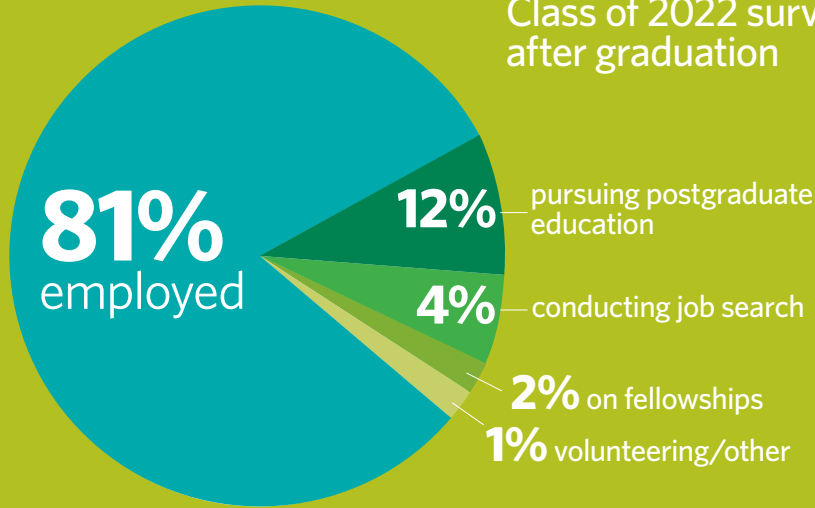

## WHO WE ARE

**6** career advisors with focus in specific fields

**14** total staff members

**7** student peer career advisors

## AROUND CAMPUS

**125** events and workshops

**3,000** drop-ins and appointments with advisors

**3,500** program attendees

# WHERE MIDDLEBURY GRADUATES GO

Class of 2022 surveyed six months after graduation