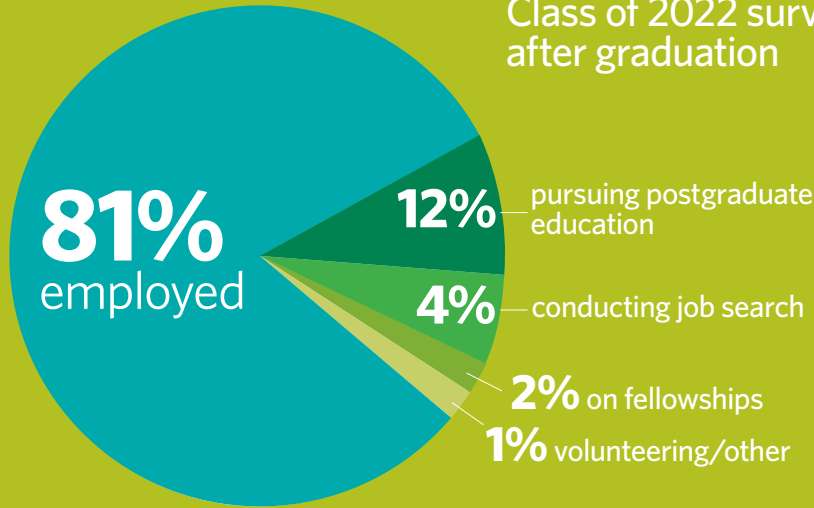

## WHO WE ARE

**6** career advisors with focus in specific fields

**14** total staff members

**7** student peer career advisors

## AROUND CAMPUS

**125** events and workshops

**3,000** drop-ins and appointments with advisors

**3,500** program attendees

# WHERE MIDDLEBURY GRADUATES GO

Class of 2022 surveyed six months after graduation