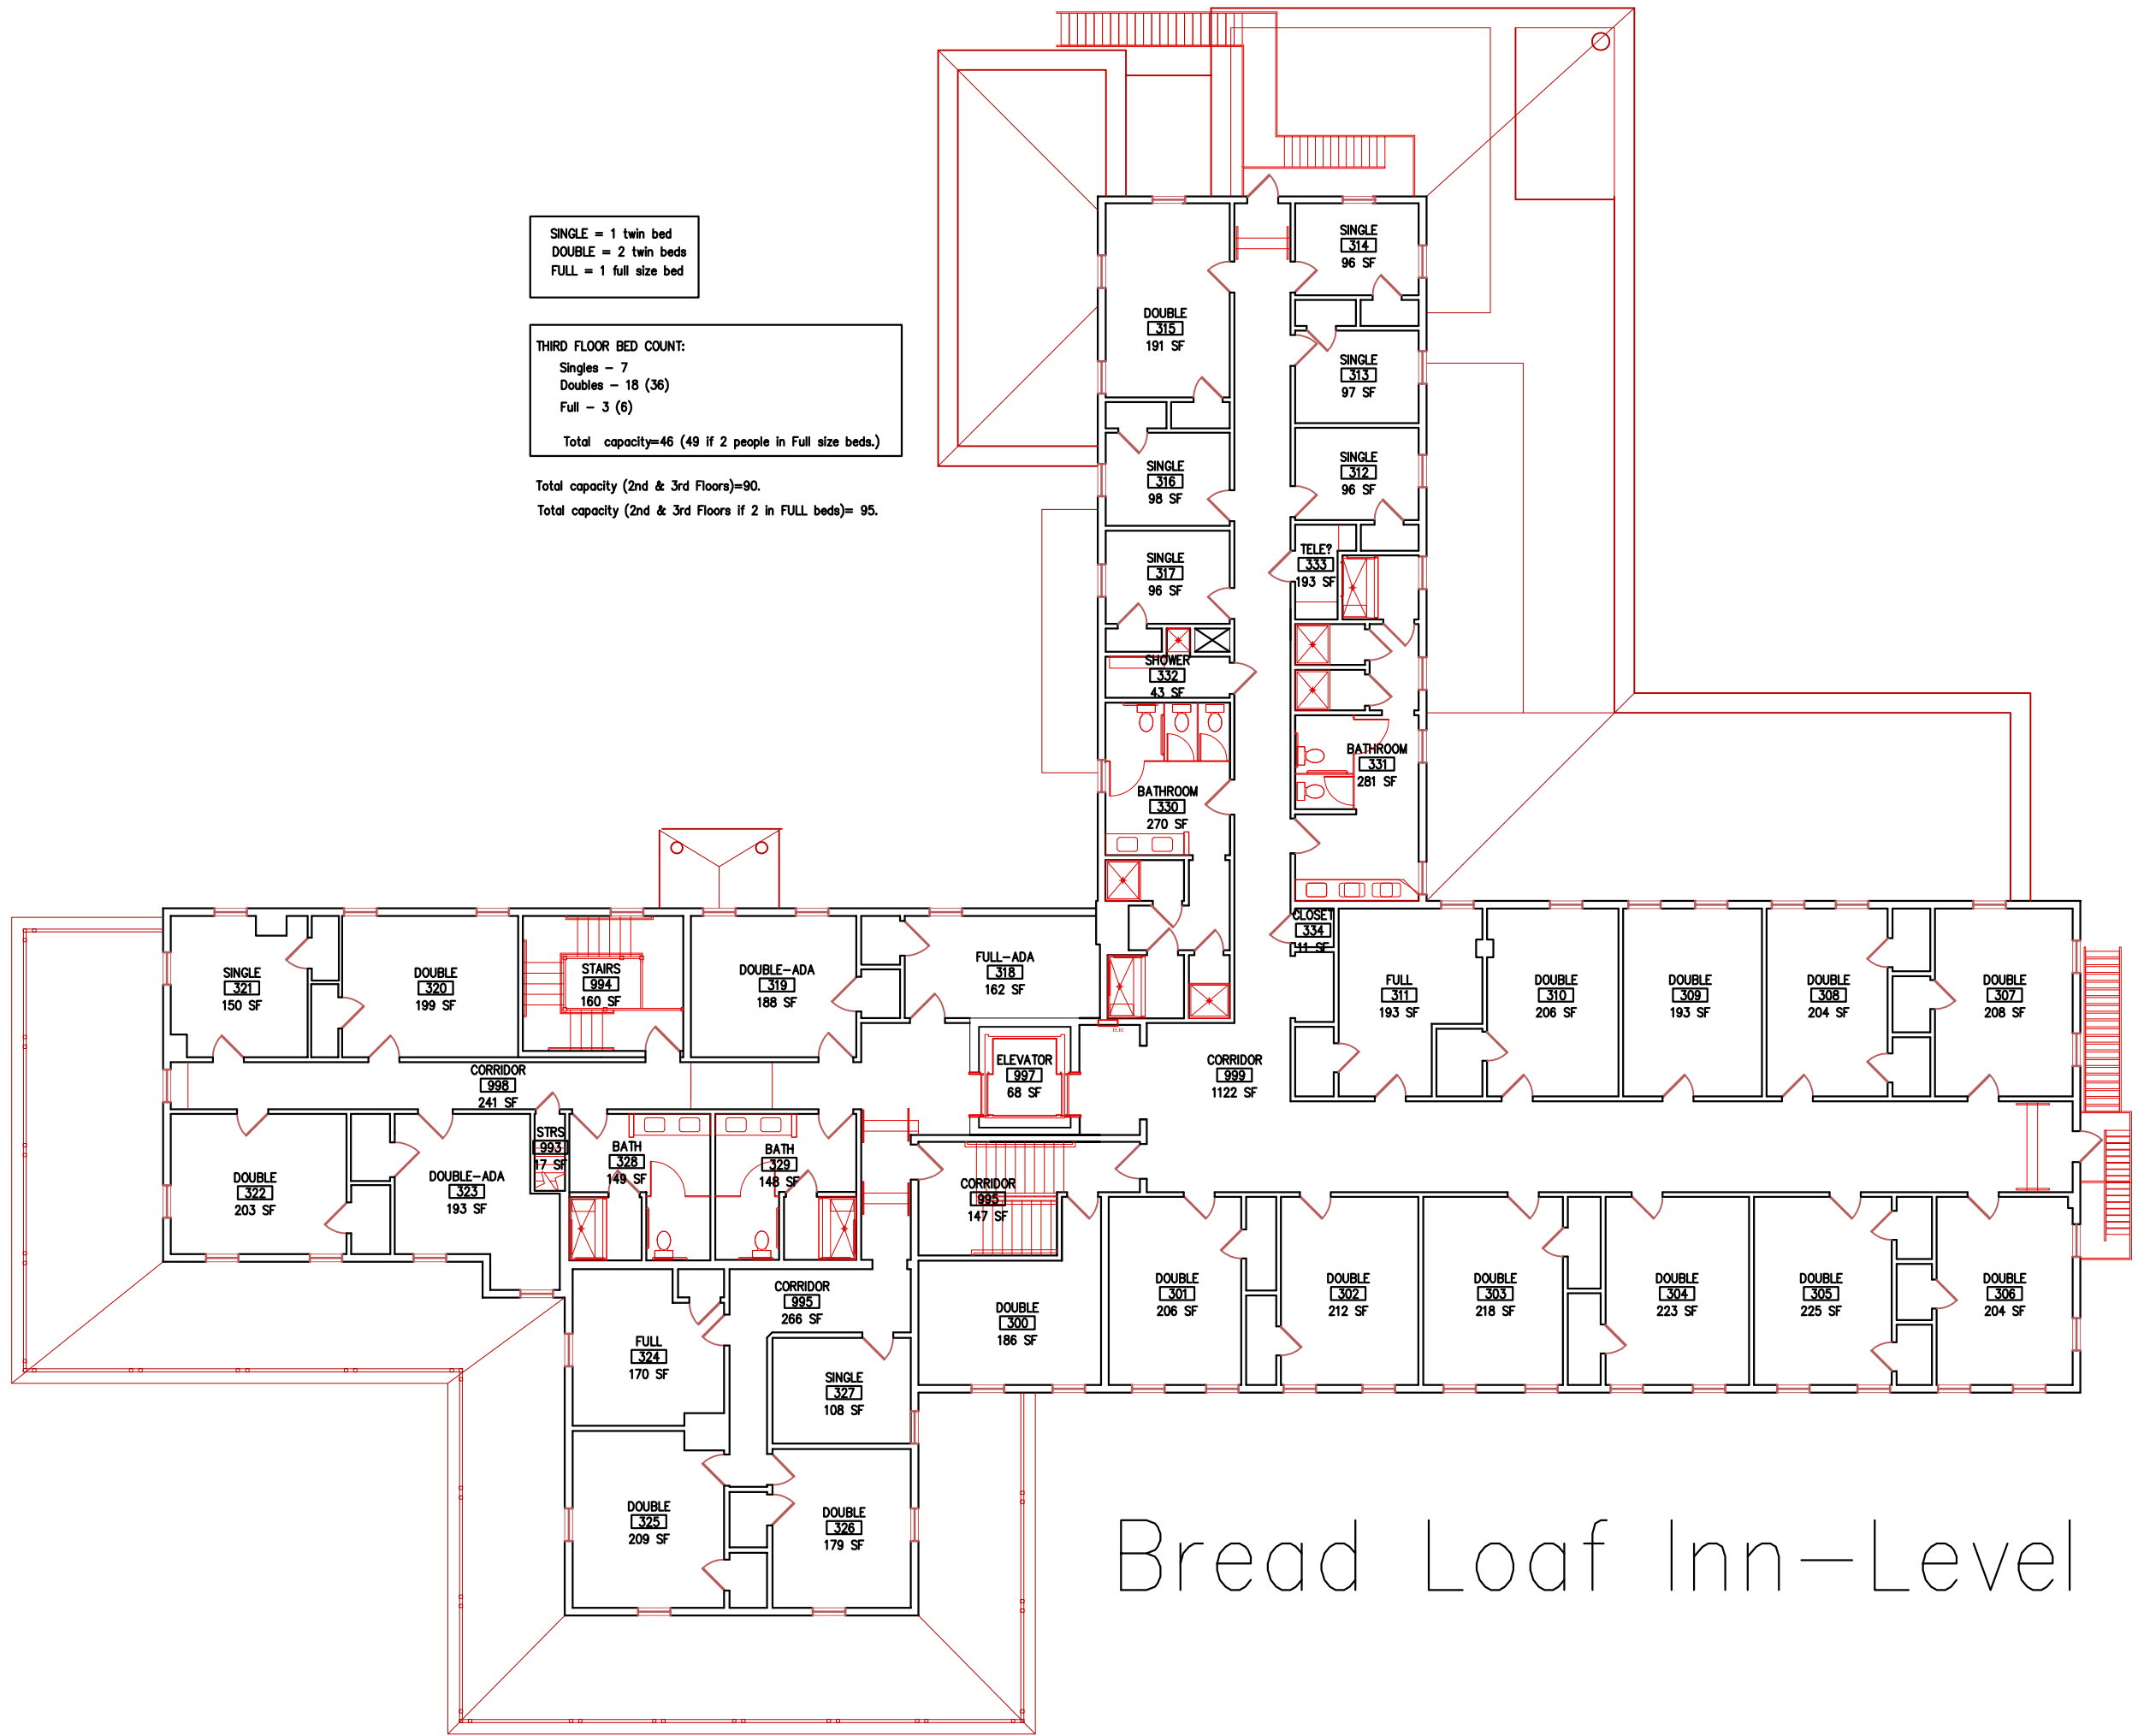

SINGLE = 1 twin bed
 DOUBLE = 2 twin beds
 FULL = 1 full size bed

THIRD FLOOR BED COUNT:
 Singles - 7
 Doubles - 18 (36)
 Full - 3 (6)
 Total capacity=46 (49 if 2 people in Full size beds.)

Total capacity (2nd & 3rd Floors)=90.
 Total capacity (2nd & 3rd Floors if 2 in FULL beds)= 95.

Bread Loaf Inn—Level 3